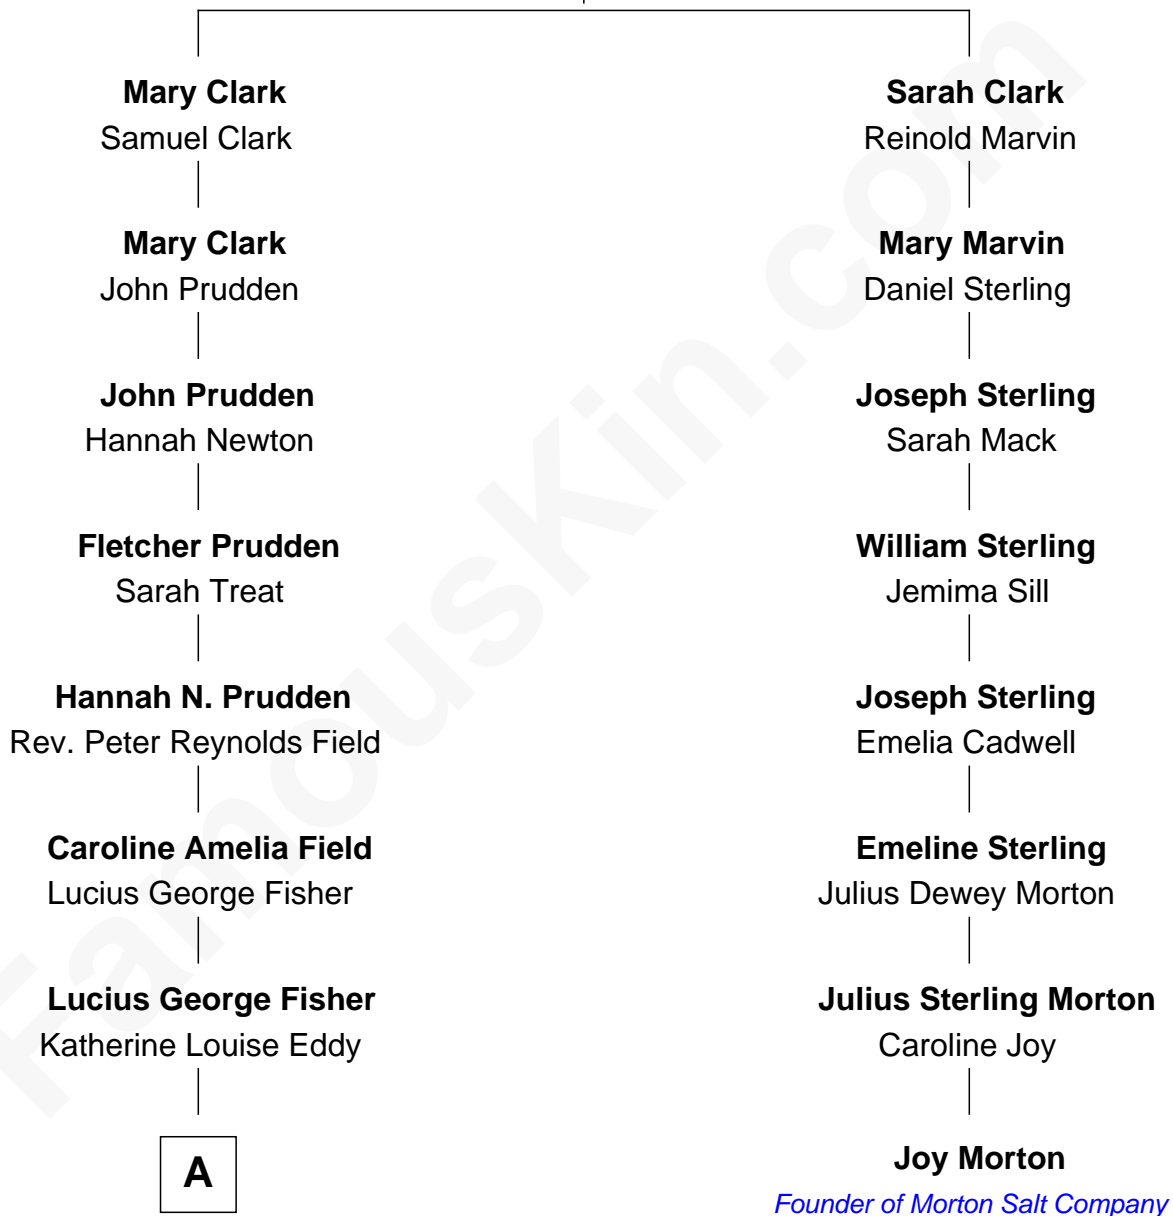

FamousKin.com Relationship Chart of

Jodie Foster

Movie Actress

7th cousin 3 times removed of

Joy Morton

Founder of Morton Salt Company

George Clark

Sarah - - - - -

A

—
Alice Eddy Fisher
Alexis Caldwell Foster

—
Lucius Fisher Foster
Constance Marie Robertson

—
Lucius Fisher Foster
Evelyn Della Almond

—
Jodie Foster
Movie Actress