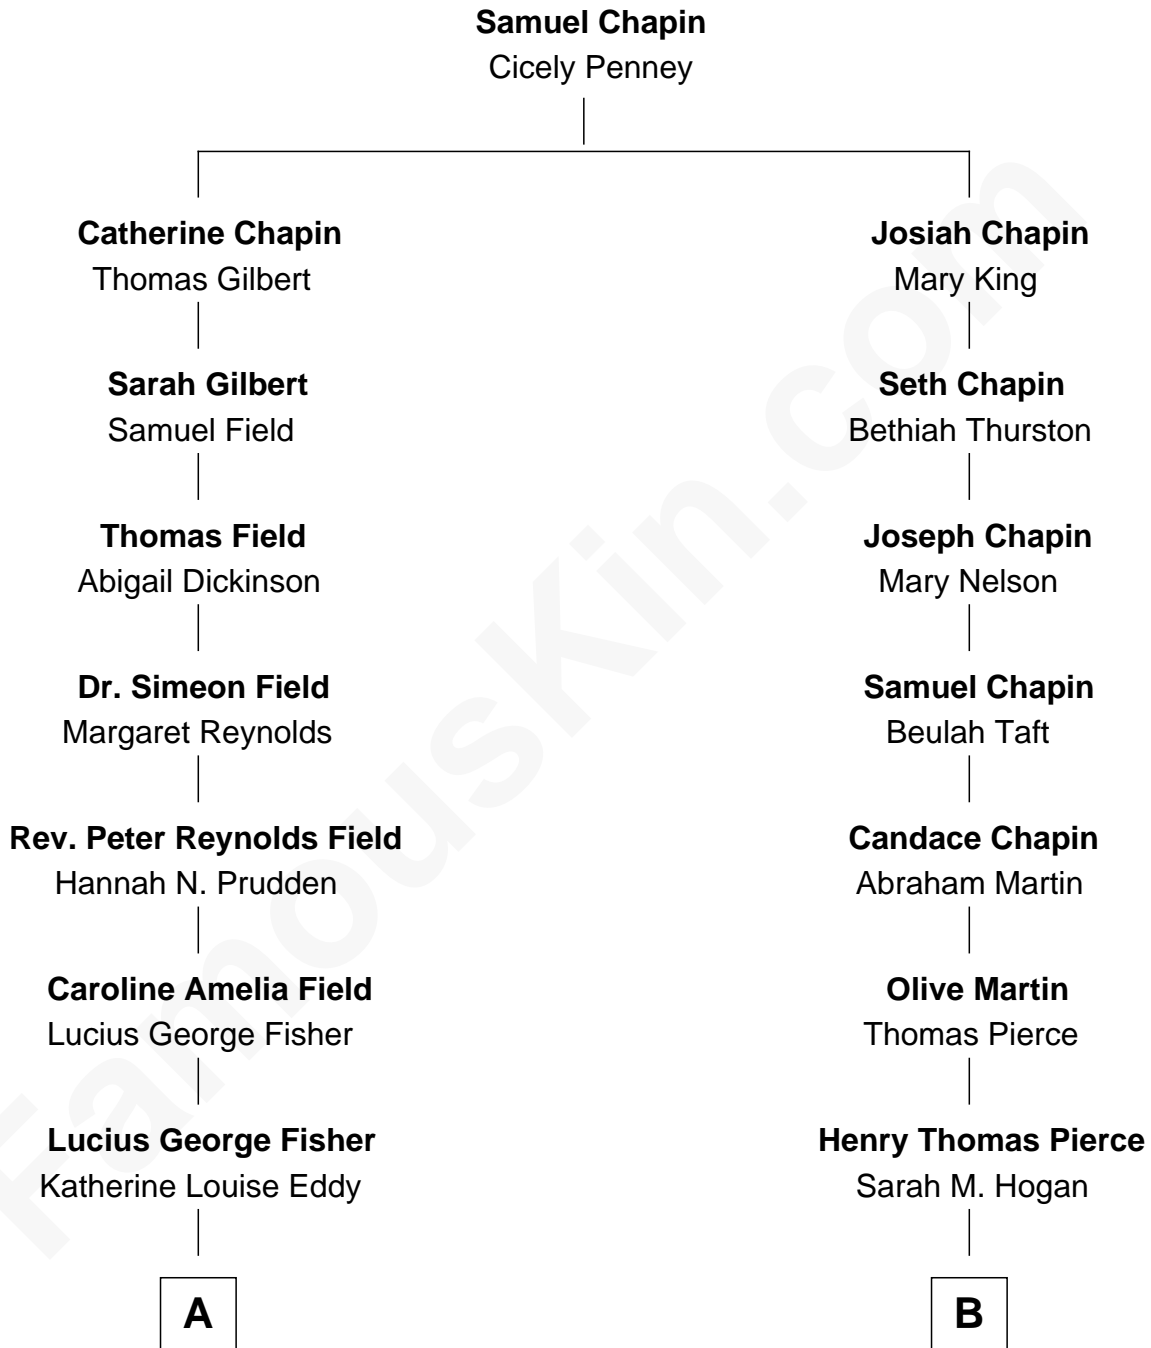

FamousKin.com Relationship Chart of

Jodie Foster

Movie Actress

9th cousin 1 time removed of

David Hyde Pierce

Stage, TV, and Movie Actor

A

Alice Eddy Fisher
Alexis Caldwell Foster

Lucius Fisher Foster
Constance Marie Robertson

Lucius Fisher Foster
Evelyn Della Almond

Jodie Foster
Movie Actress

B

Arthur J. Pierce
Helen E. Hyde

George Hyde Pierce
Laura Marie Hughes

David Hyde Pierce
Stage, TV, and Movie Actor