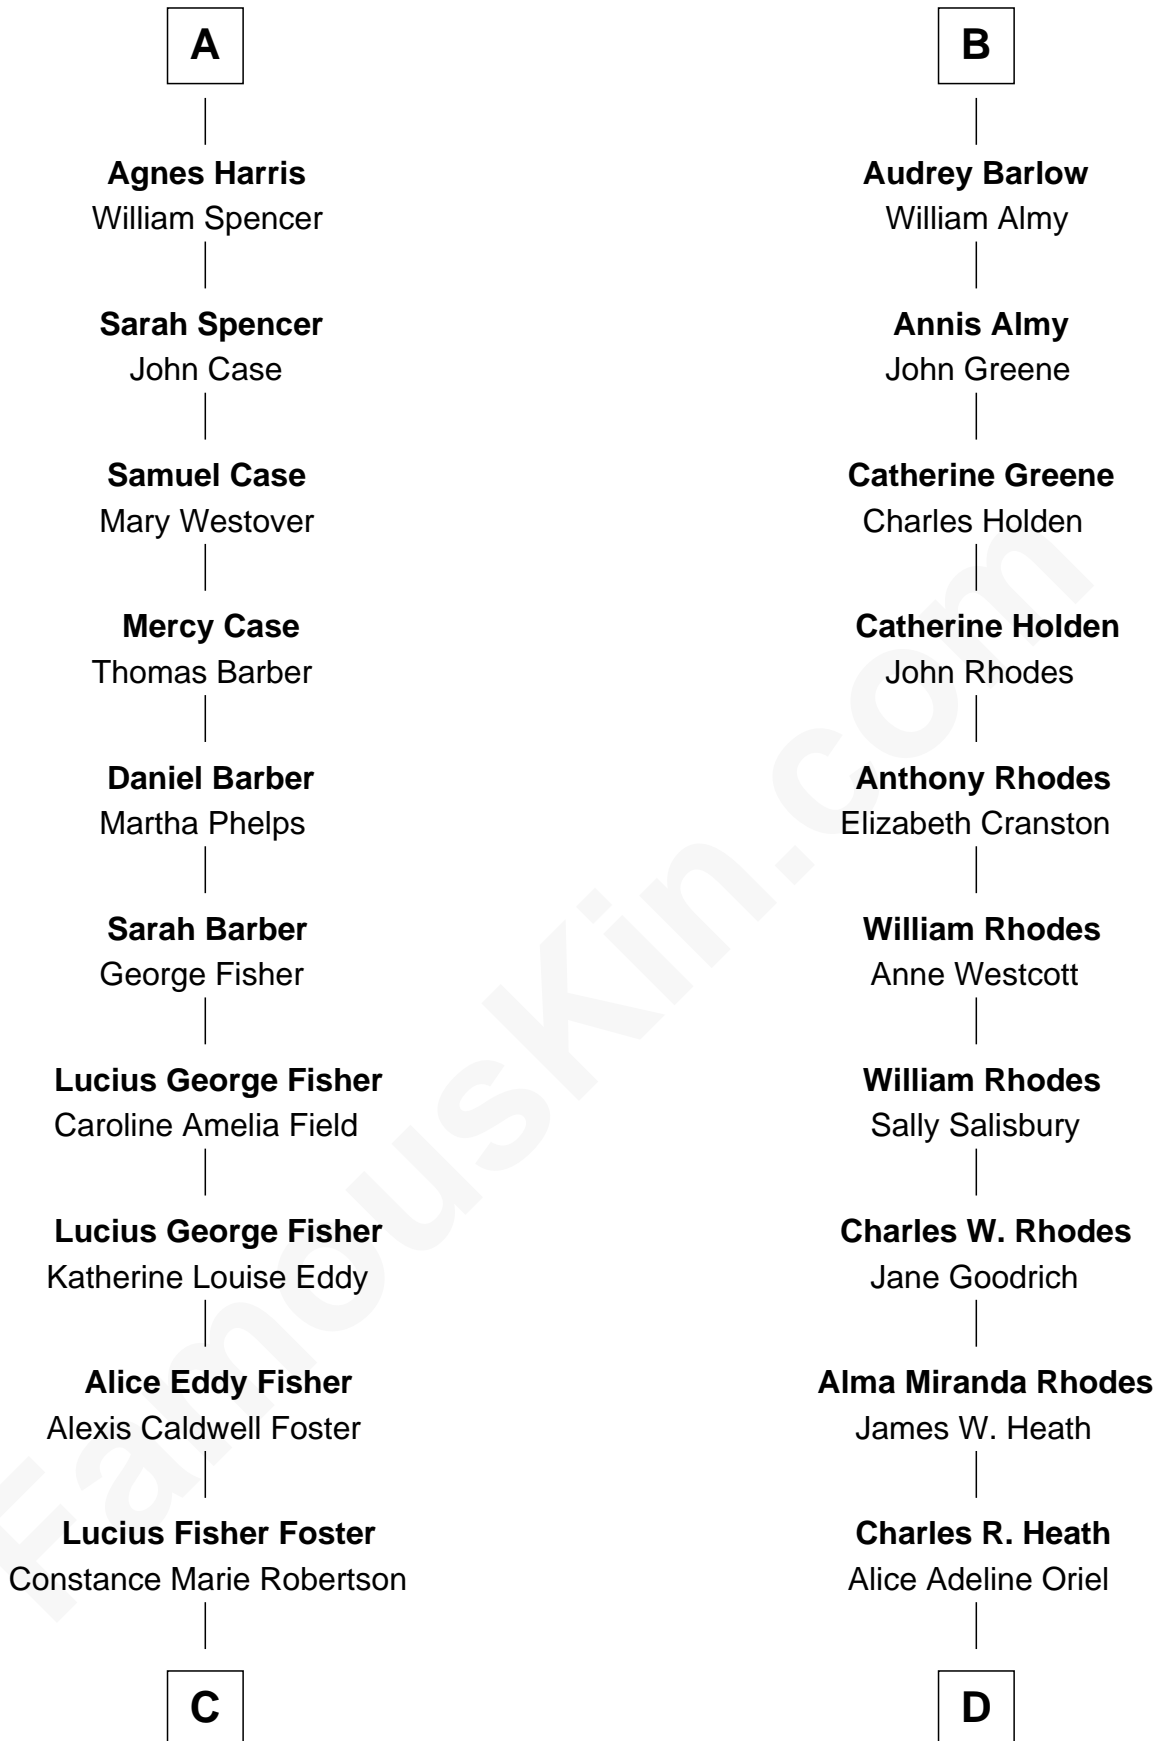

FamousKin.com Relationship Chart of

Jodie Foster

Movie Actress

18th cousin 1 time removed of

Sarah Palin

9th Governor of Alaska

C

Lucius Fisher Foster

Evelyn Della Almond

Jodie Foster

Movie Actress

D

Charles Francis Heath

Nellie Marie Brandt

Charles Richard Heath

Sarah Sheeran

Sarah Palin

9th Governor of Alaska

FamousKin.com