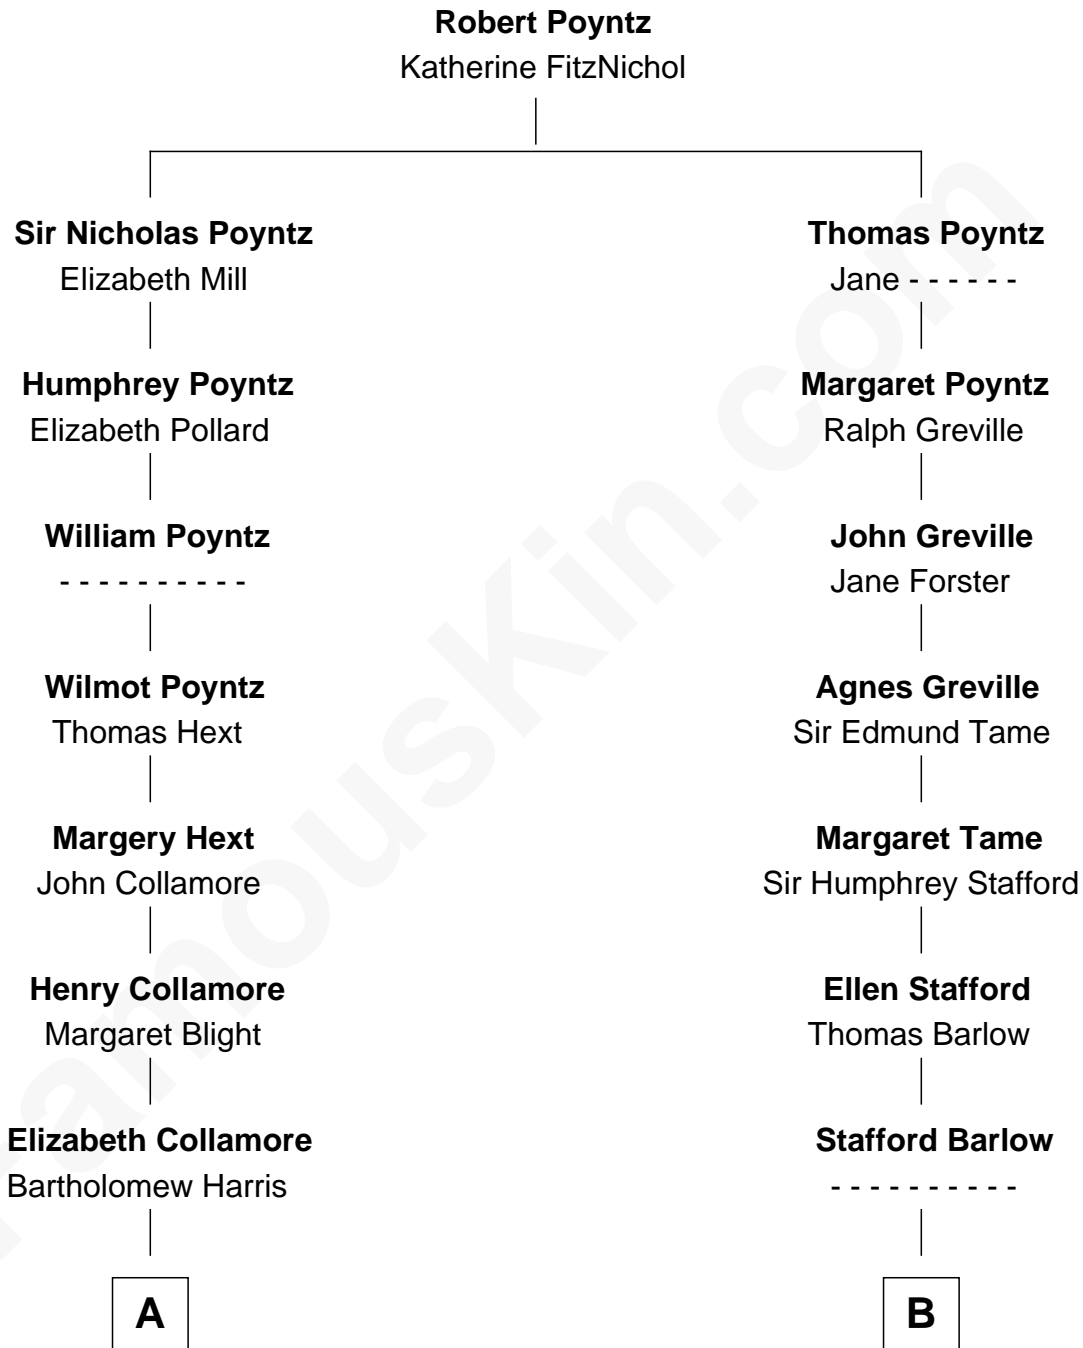

FamousKin.com Relationship Chart of

Jodie Foster

Movie Actress

18th cousin 1 time removed of

Sarah Palin

9th Governor of Alaska

C

Lucius Fisher Foster

Evelyn Della Almond

Jodie Foster

Movie Actress

D

Charles Francis Heath

Nellie Marie Brandt

Charles Richard Heath

Sarah Sheeran

Sarah Palin

9th Governor of Alaska

FamousKin.com