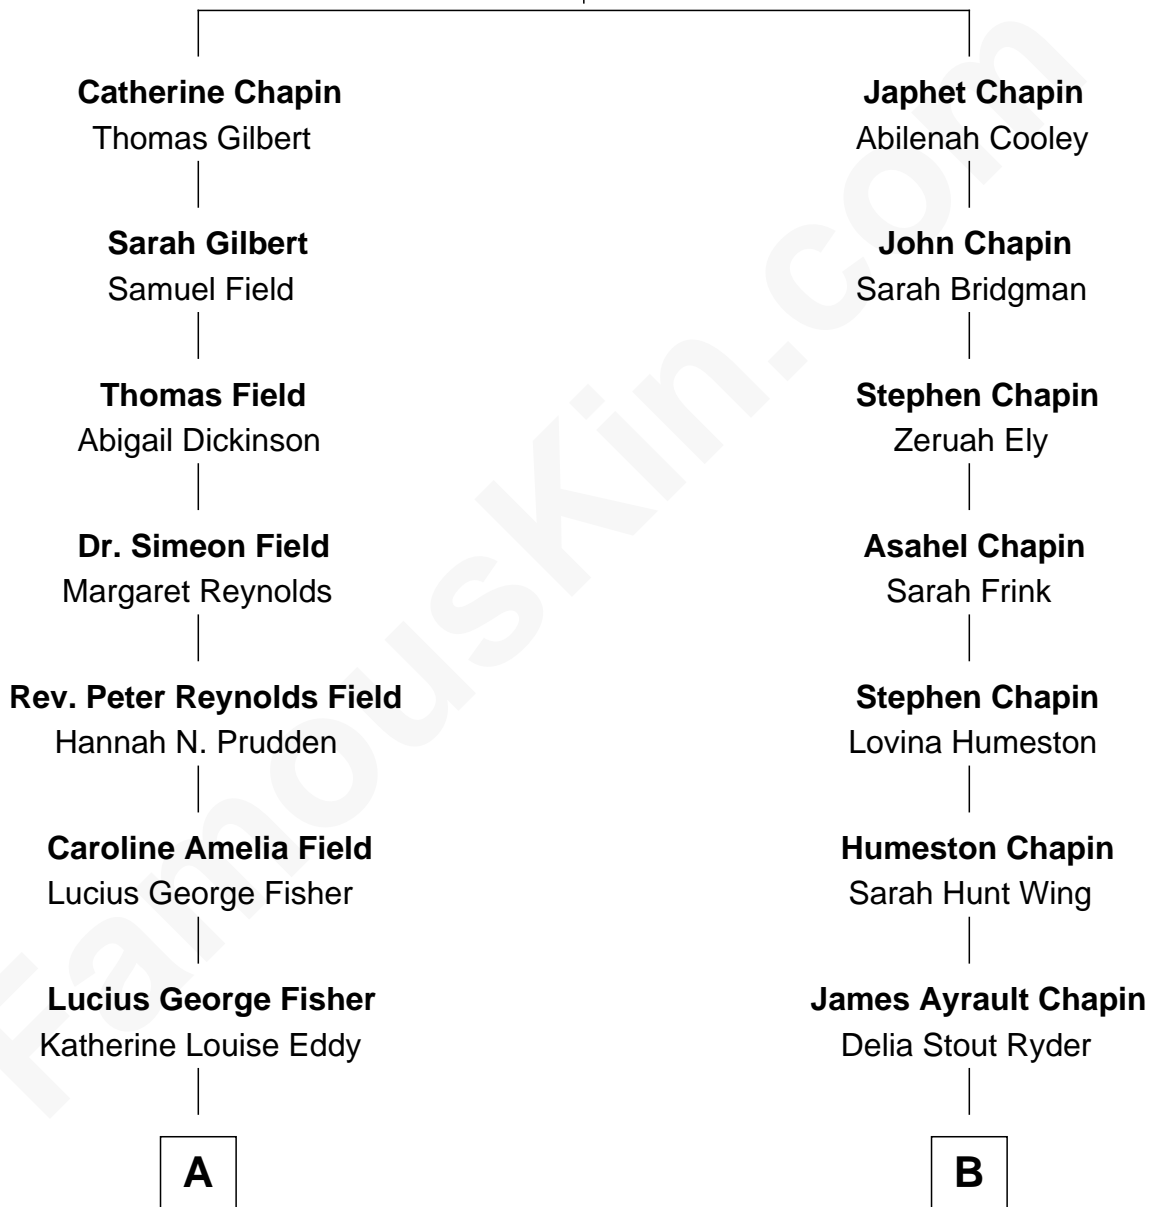

FamousKin.com Relationship Chart of

Jodie Foster

Movie Actress

9th cousin 1 time removed of

Harry Chapin

Singer and Songwriter

Samuel Chapin

Cicely Penney

A

Alice Eddy Fisher
Alexis Caldwell Foster

Lucius Fisher Foster
Constance Marie Robertson

Lucius Fisher Foster
Evelyn Della Almond

Jodie Foster
Movie Actress

B

James Ormsbee Chapin
Abigail Beal Forbes

James Forbes Chapin
Jeanne Elspeth Burke