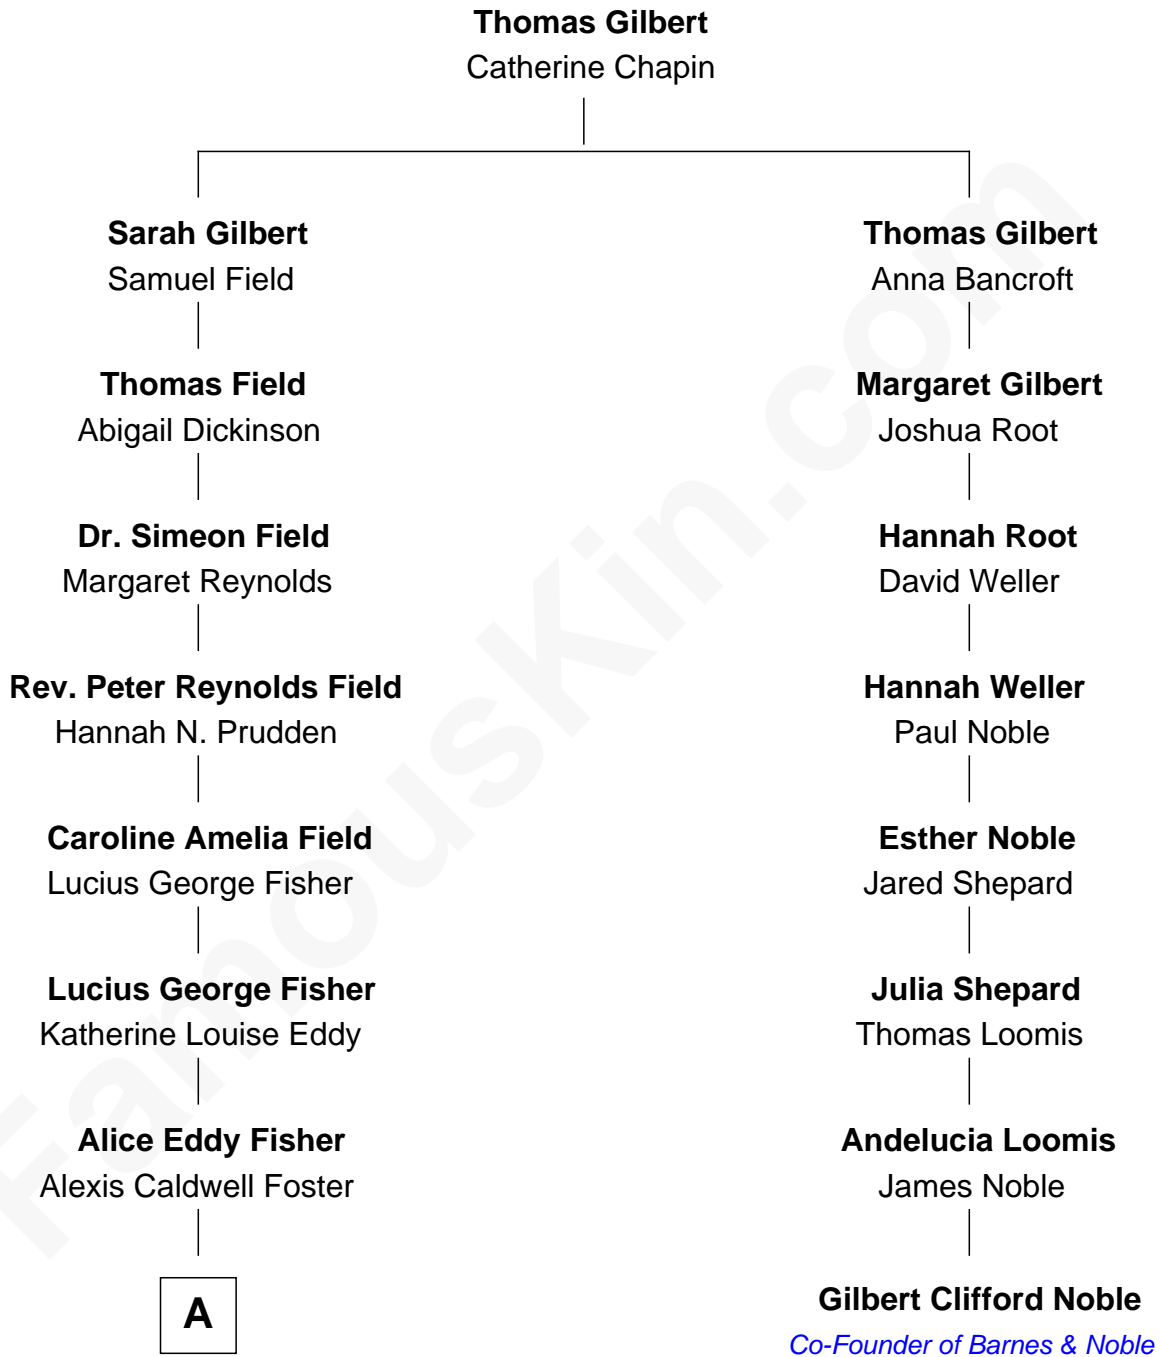

FamousKin.com Relationship Chart of

Jodie Foster

Movie Actress

7th cousin 2 times removed of

Gilbert Clifford Noble

Co-Founder of Barnes & Noble

A

—
Lucius Fisher Foster
Constance Marie Robertson

—
Lucius Fisher Foster
Evelyn Della Almond

—
Jodie Foster
Movie Actress

FamousKin.com