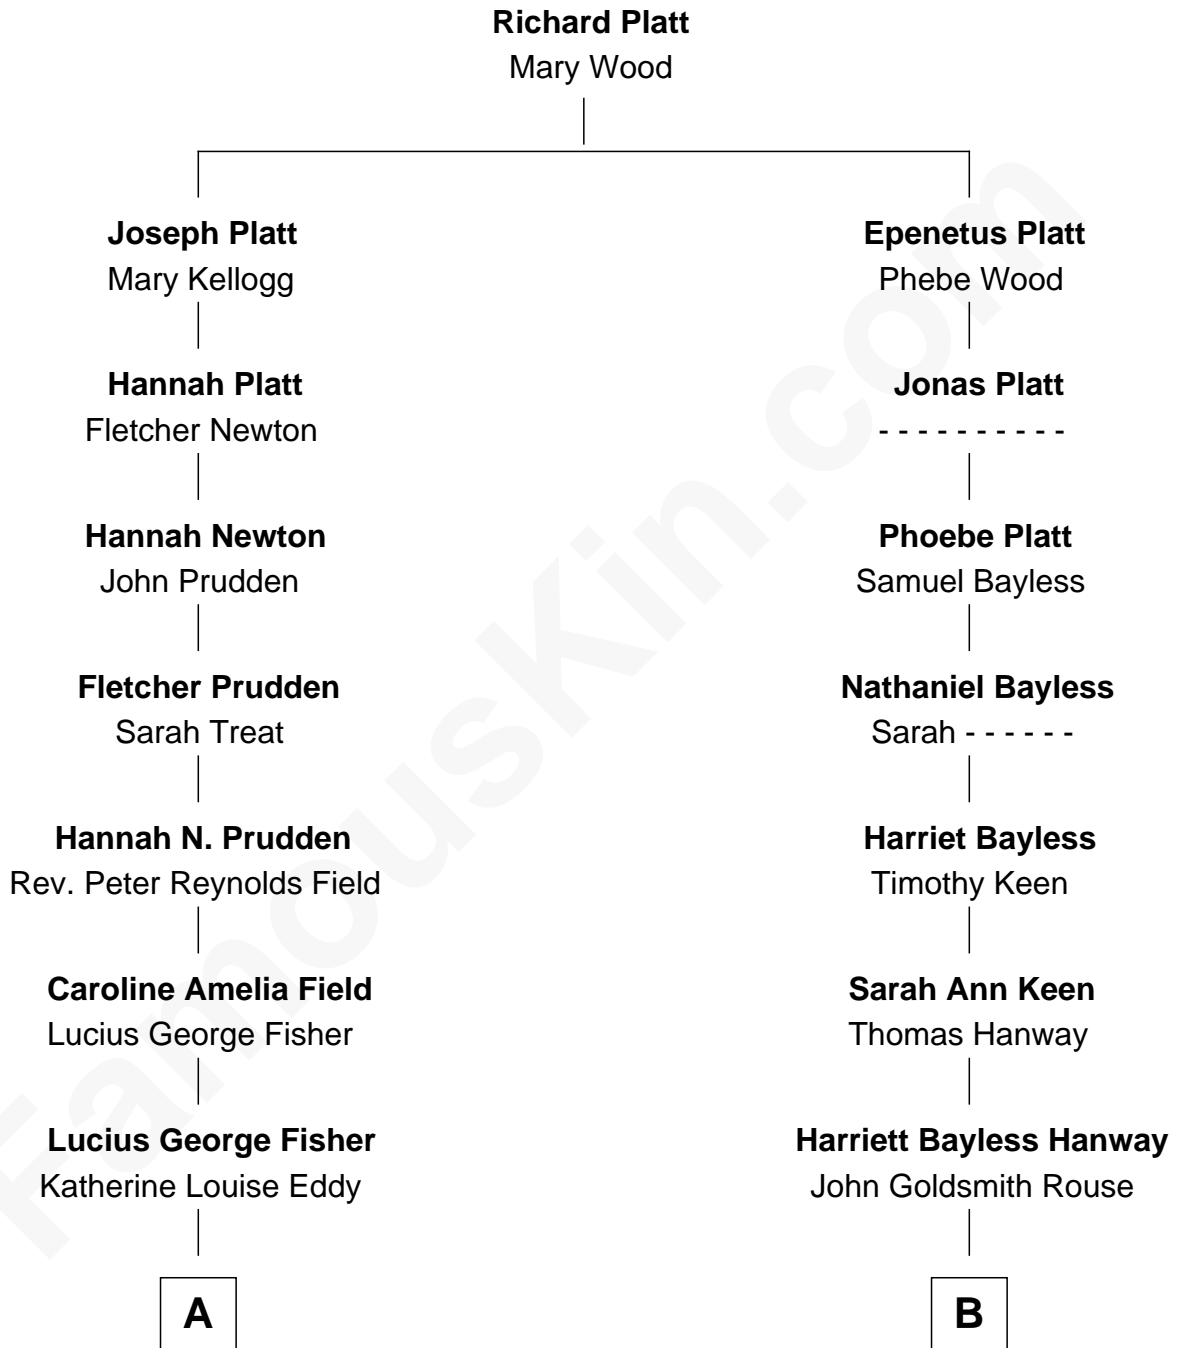

FamousKin.com Relationship Chart of

Jodie Foster

Movie Actress

9th cousin 1 time removed of

Christopher Rouse

American Composer

A

Alice Eddy Fisher
Alexis Caldwell Foster

Lucius Fisher Foster
Constance Marie Robertson

Lucius Fisher Foster
Evelyn Della Almond

Jodie Foster
Movie Actress

B

Christopher Chapman Rouse
Henrietta Gertrude Richardson

Christopher Chapman Rouse
Margery Harper