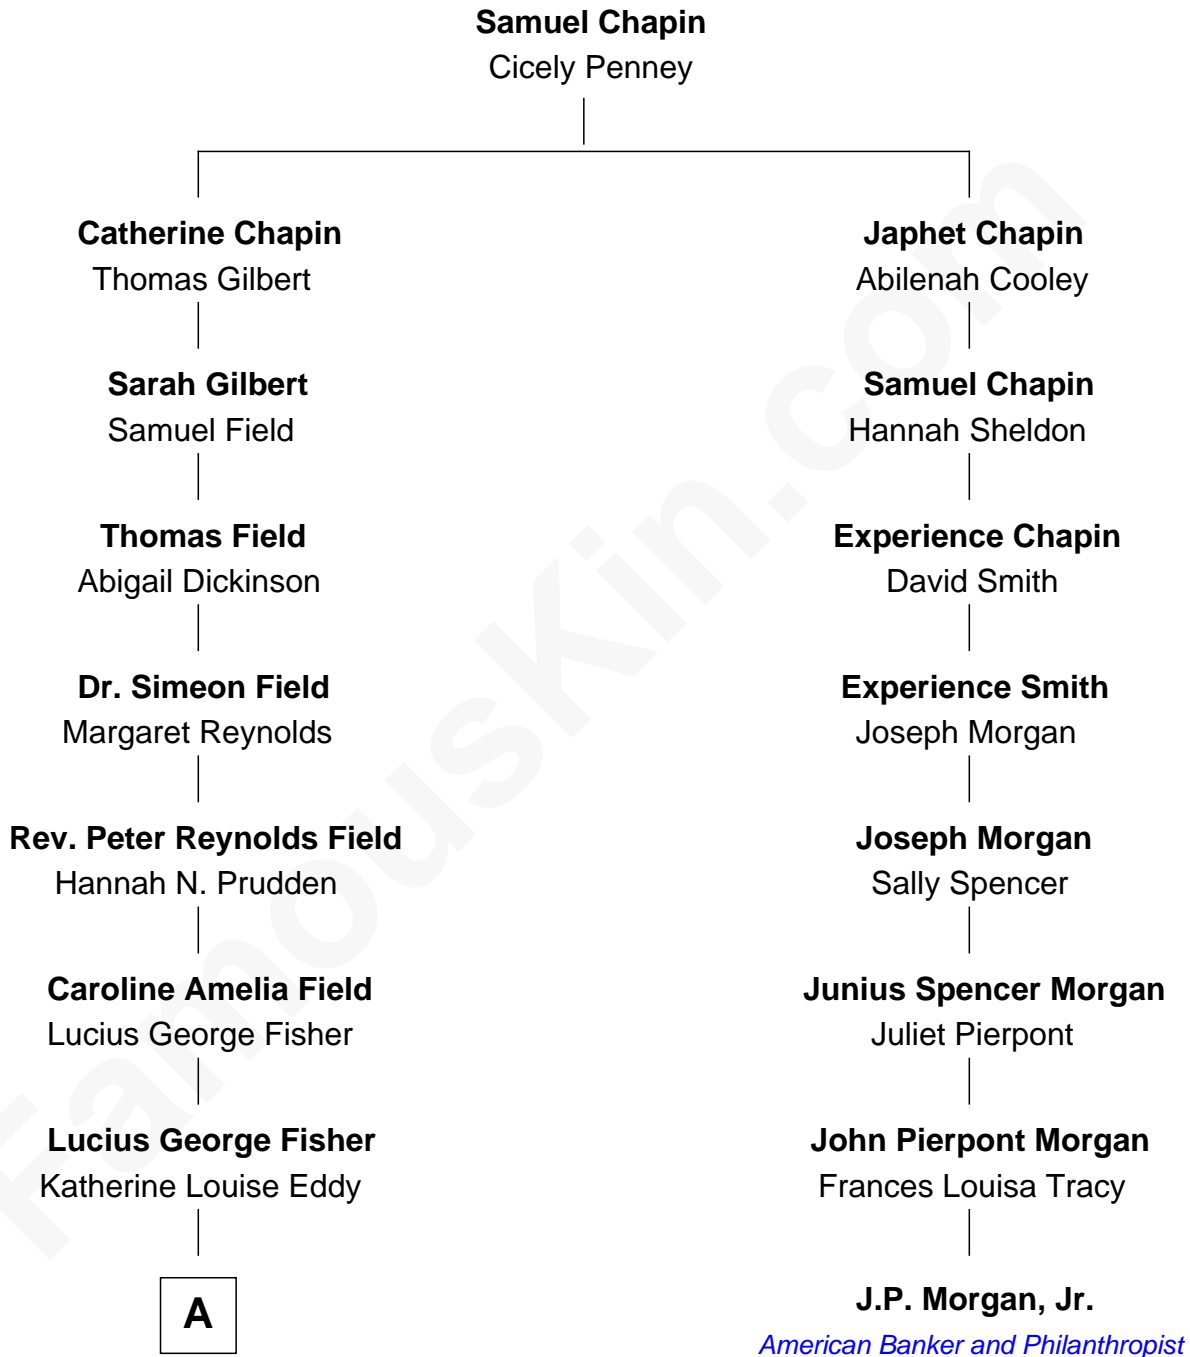

FamousKin.com Relationship Chart of

Jodie Foster

Movie Actress

7th cousin 3 times removed of

J.P. Morgan, Jr.

American Banker and Philanthropist

A

—
Alice Eddy Fisher
Alexis Caldwell Foster

—
Lucius Fisher Foster
Constance Marie Robertson

—
Lucius Fisher Foster
Evelyn Della Almond

—
Jodie Foster
Movie Actress

FamousKin.com