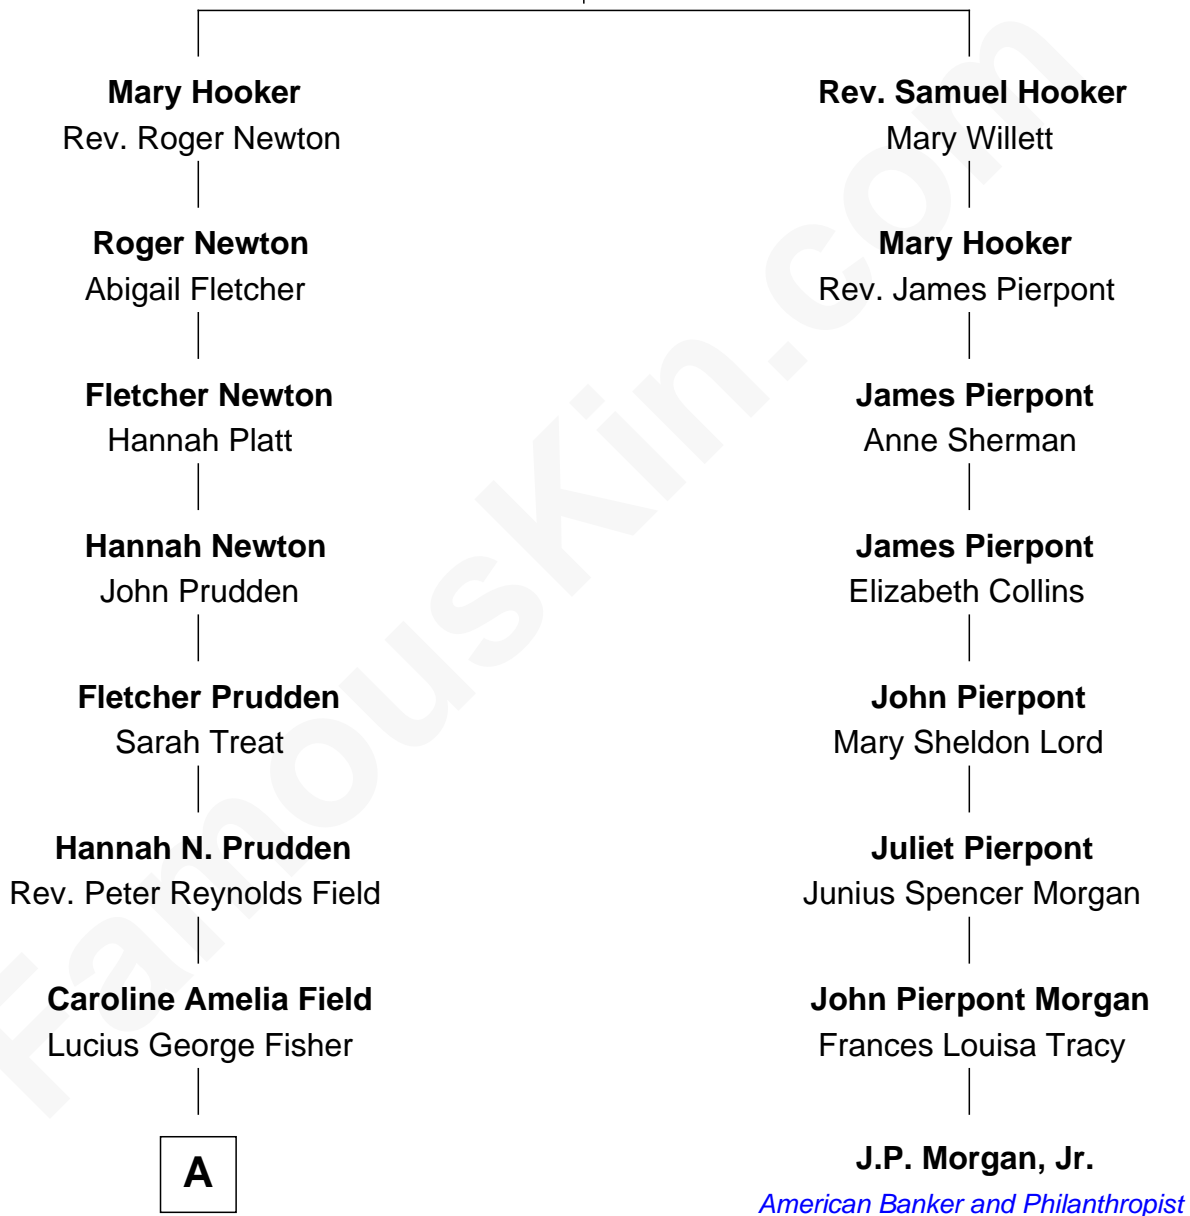

FamousKin.com Relationship Chart of

Jodie Foster

Movie Actress

7th cousin 4 times removed of

J.P. Morgan, Jr.

American Banker and Philanthropist

Rev. Thomas Hooker

Susannah Garbrand

A

—
Lucius George Fisher

Katherine Louise Eddy

—
Alice Eddy Fisher

Alexis Caldwell Foster

—
Lucius Fisher Foster

Constance Marie Robertson

—
Lucius Fisher Foster