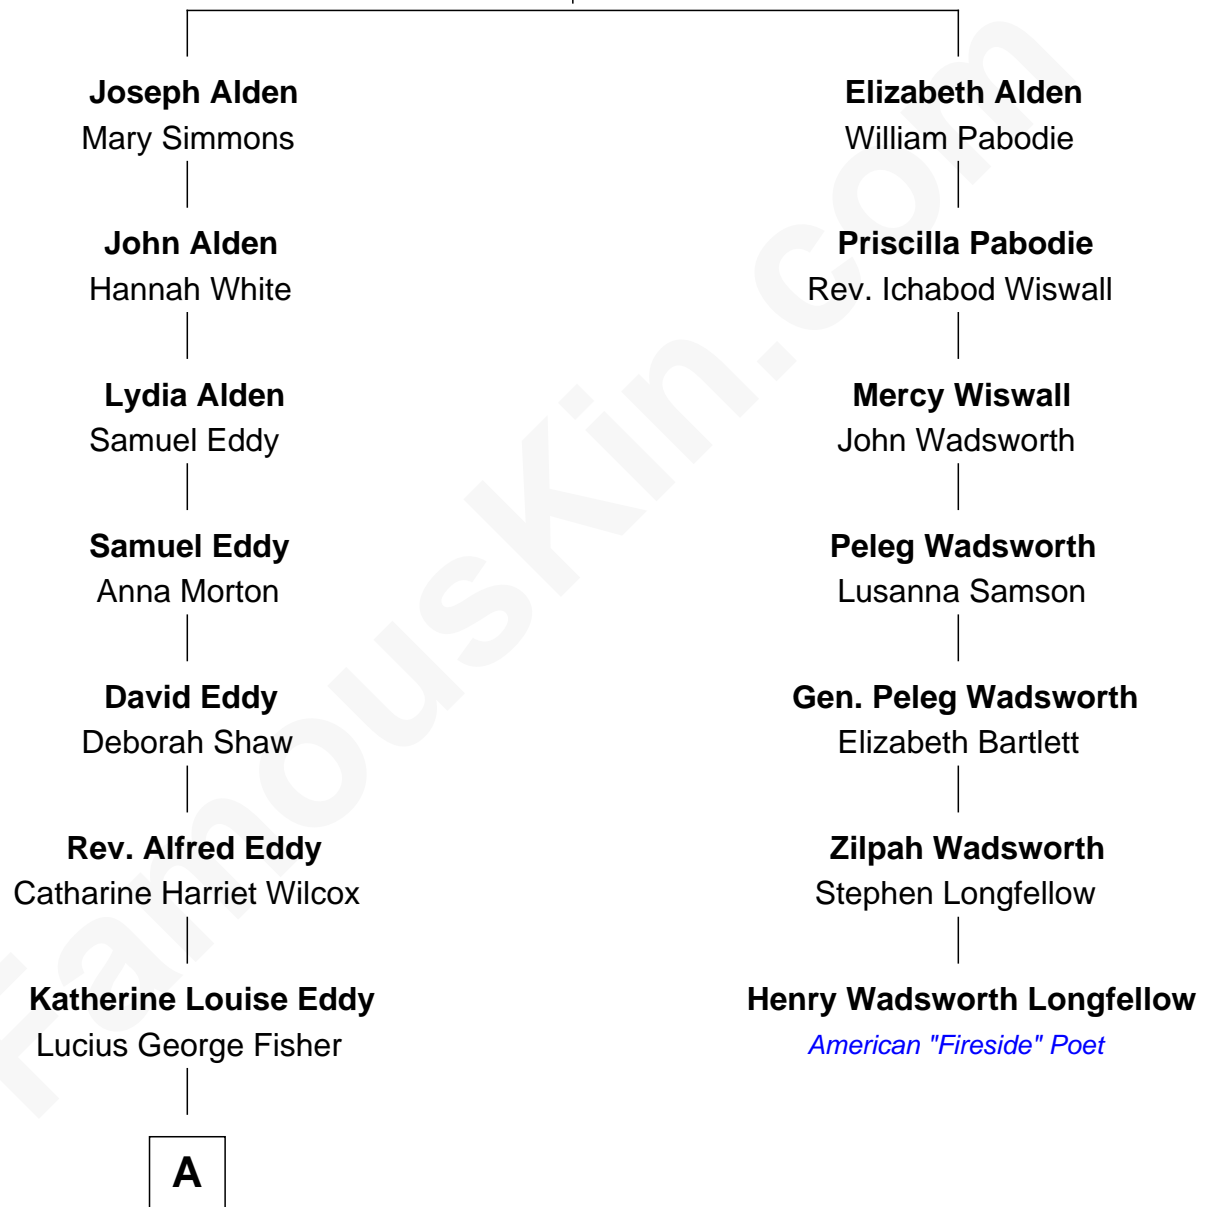

FamousKin.com Relationship Chart of

Jodie Foster

Movie Actress

6th cousin 4 times removed of

Henry Wadsworth Longfellow

American "Fireside" Poet

John Alden
Priscilla Mullins

A