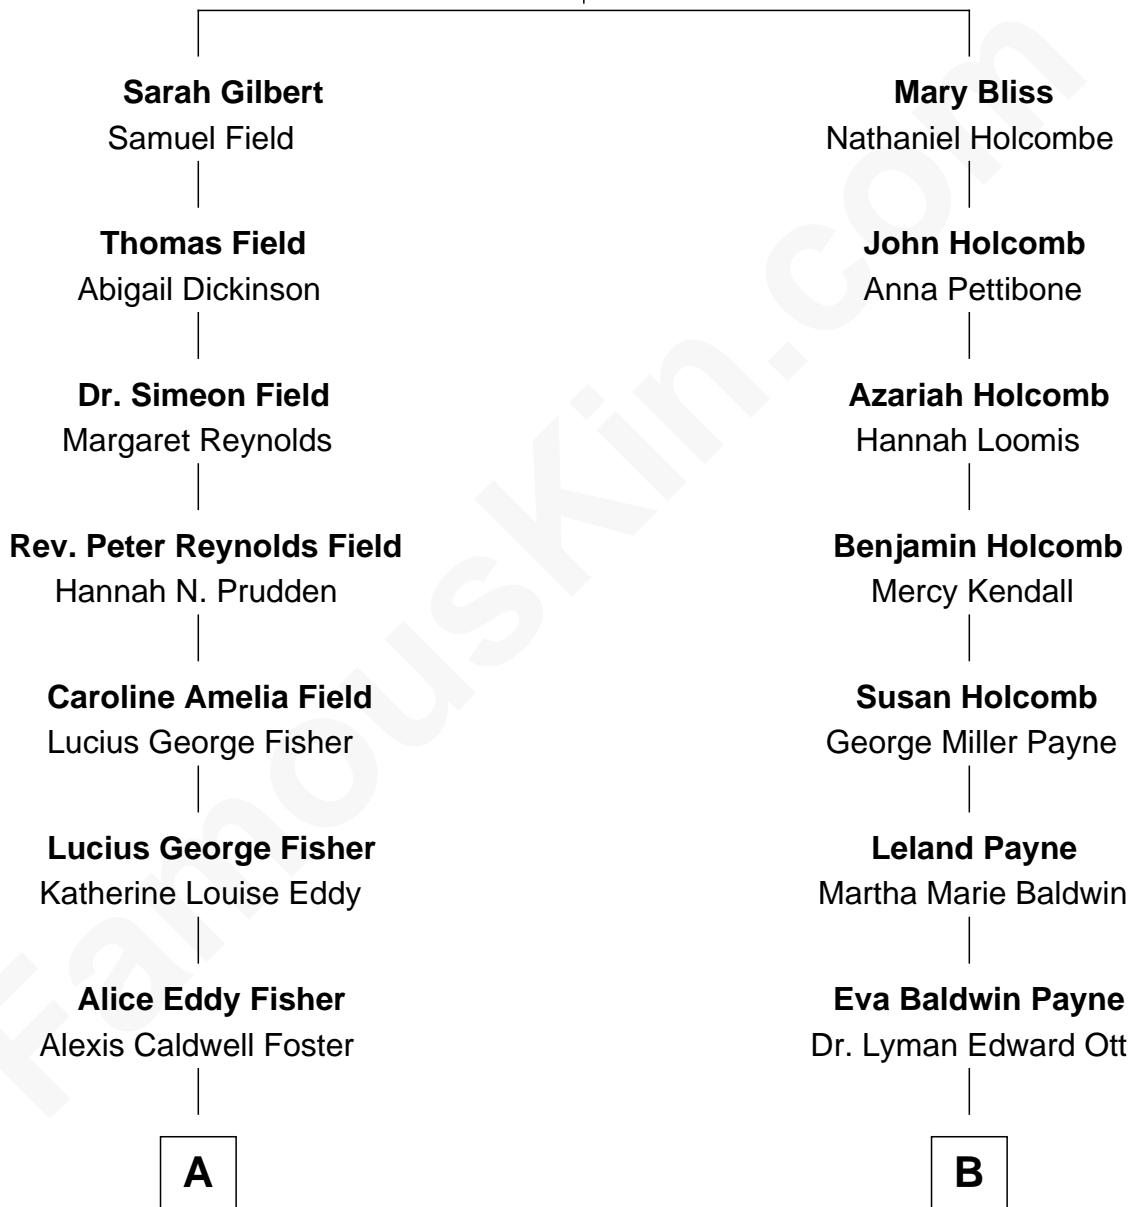

FamousKin.com Relationship Chart of

Jodie Foster

Movie Actress

9th cousin of

Dan Quayle

44th U.S. Vice-President

Catherine Chapin

*with husband
Thomas Gilbert*

*with husband
Nathaniel Bliss*

FamousKin.com