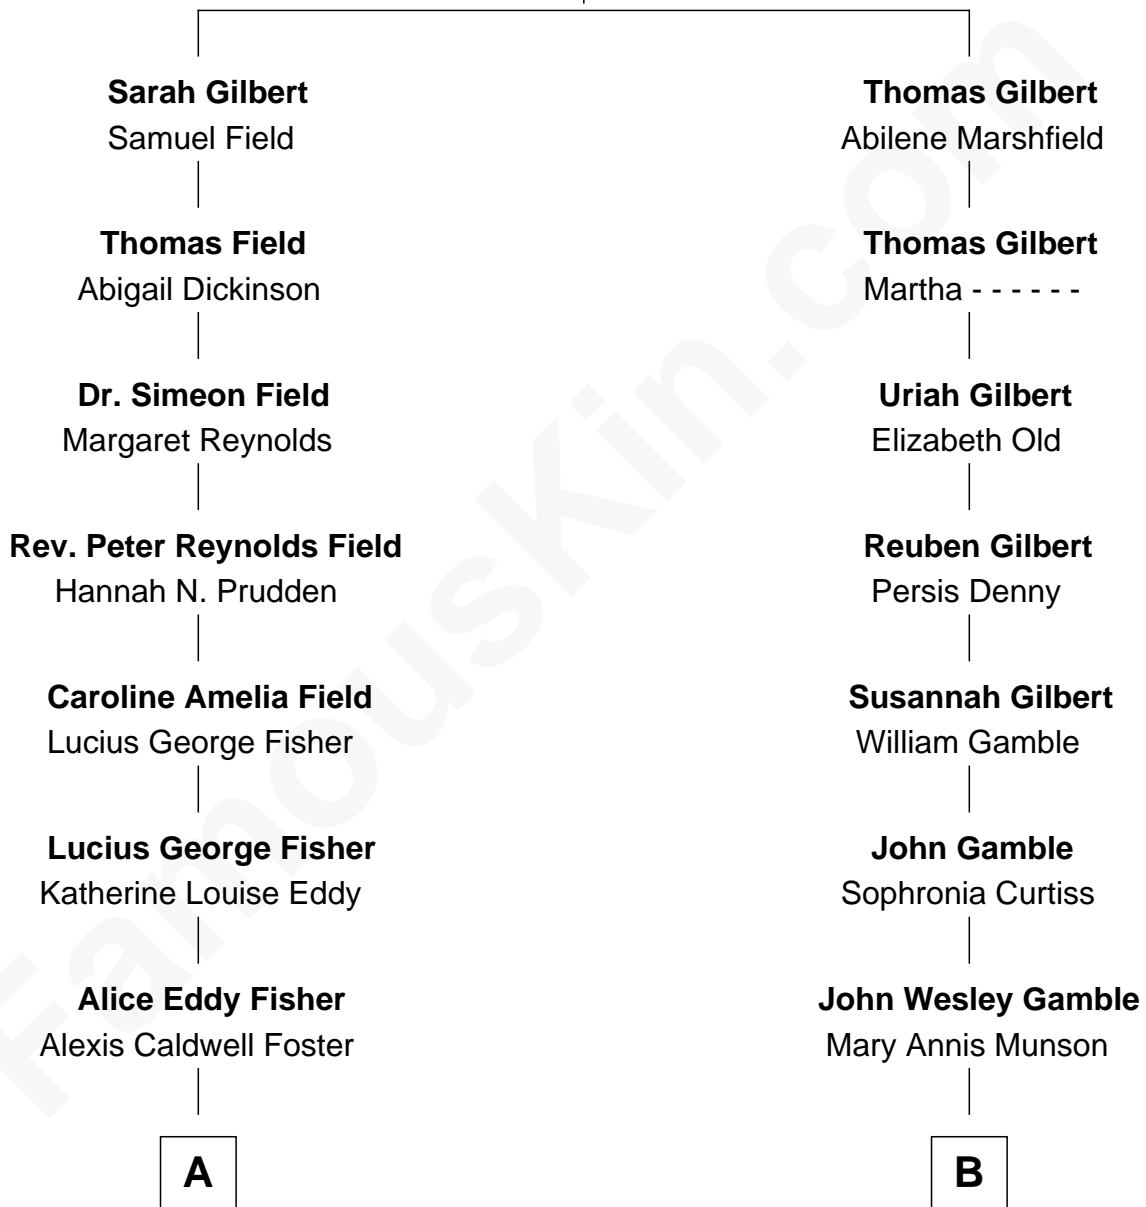

FamousKin.com Relationship Chart of

Jodie Foster

Movie Actress

9th cousin 1 time removed of

Viggo Mortensen

Movie Actor

Thomas Gilbert
Catherine Chapin

A

Lucius Fisher Foster
Constance Marie Robertson

Lucius Fisher Foster
Evelyn Della Almond

Jodie Foster
Movie Actress

B

John Munson Gamble
Blanche Ethelwyn Chapman

Mary Annis Gamble
Dr. Walter Sidney Atkinson