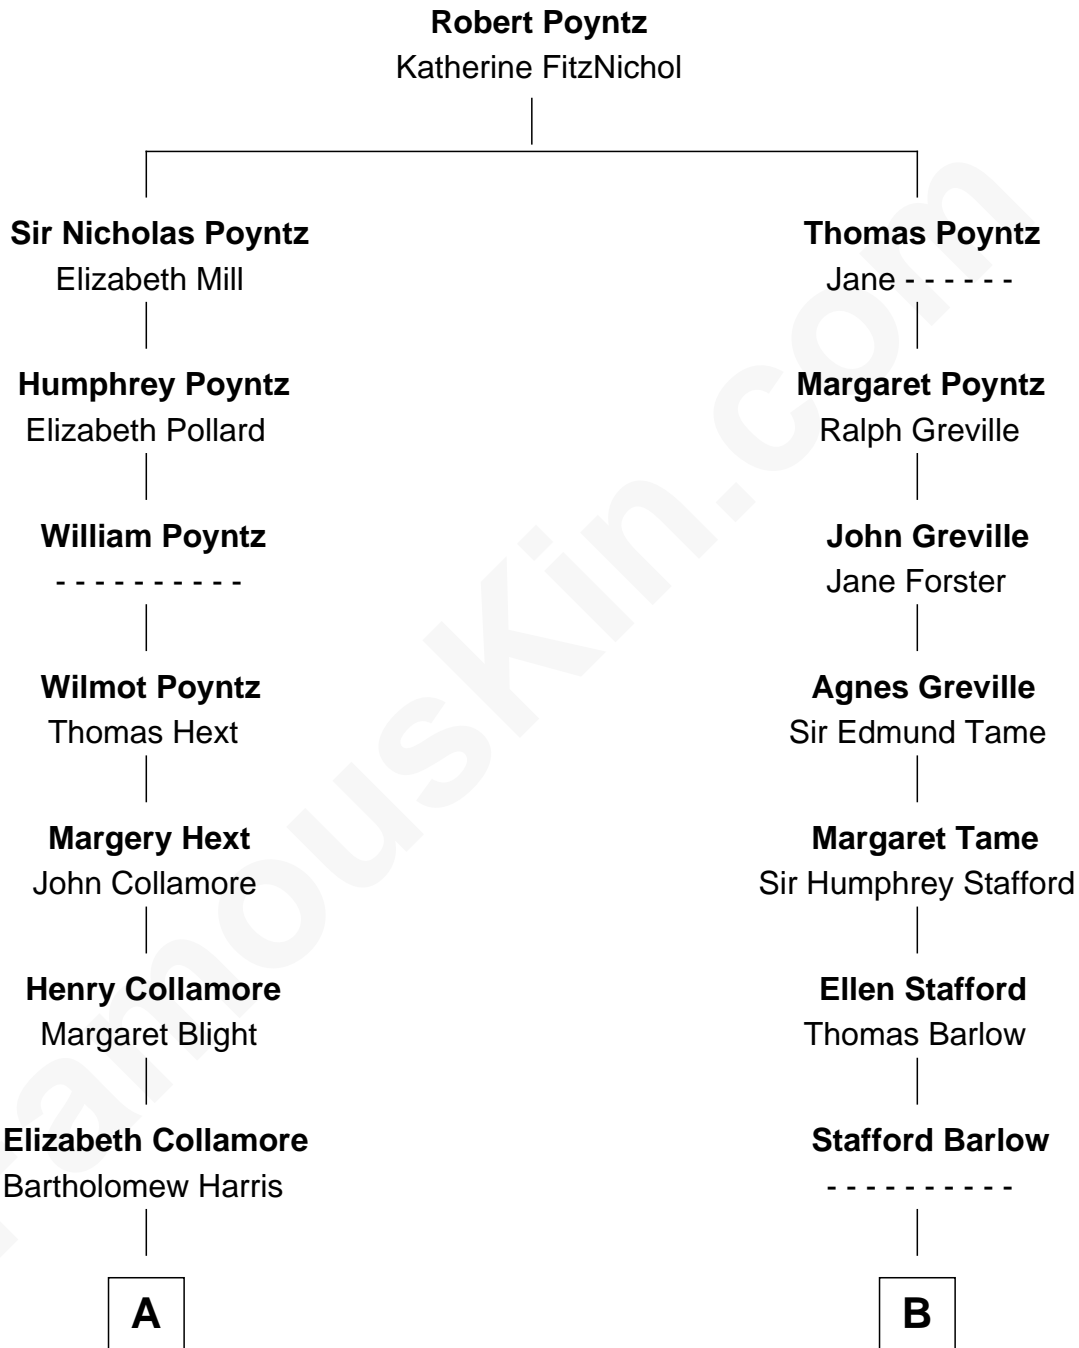

FamousKin.com Relationship Chart of

Jodie Foster

Movie Actress

18th cousin 1 time removed of

Bill Weld

68th Governor of Massachusetts

C

Lucius Fisher Foster

Evelyn Della Almond

Jodie Foster

Movie Actress

D

Margaret Low White

Francis Minot Weld

David Weld

Mary Blake Nichols