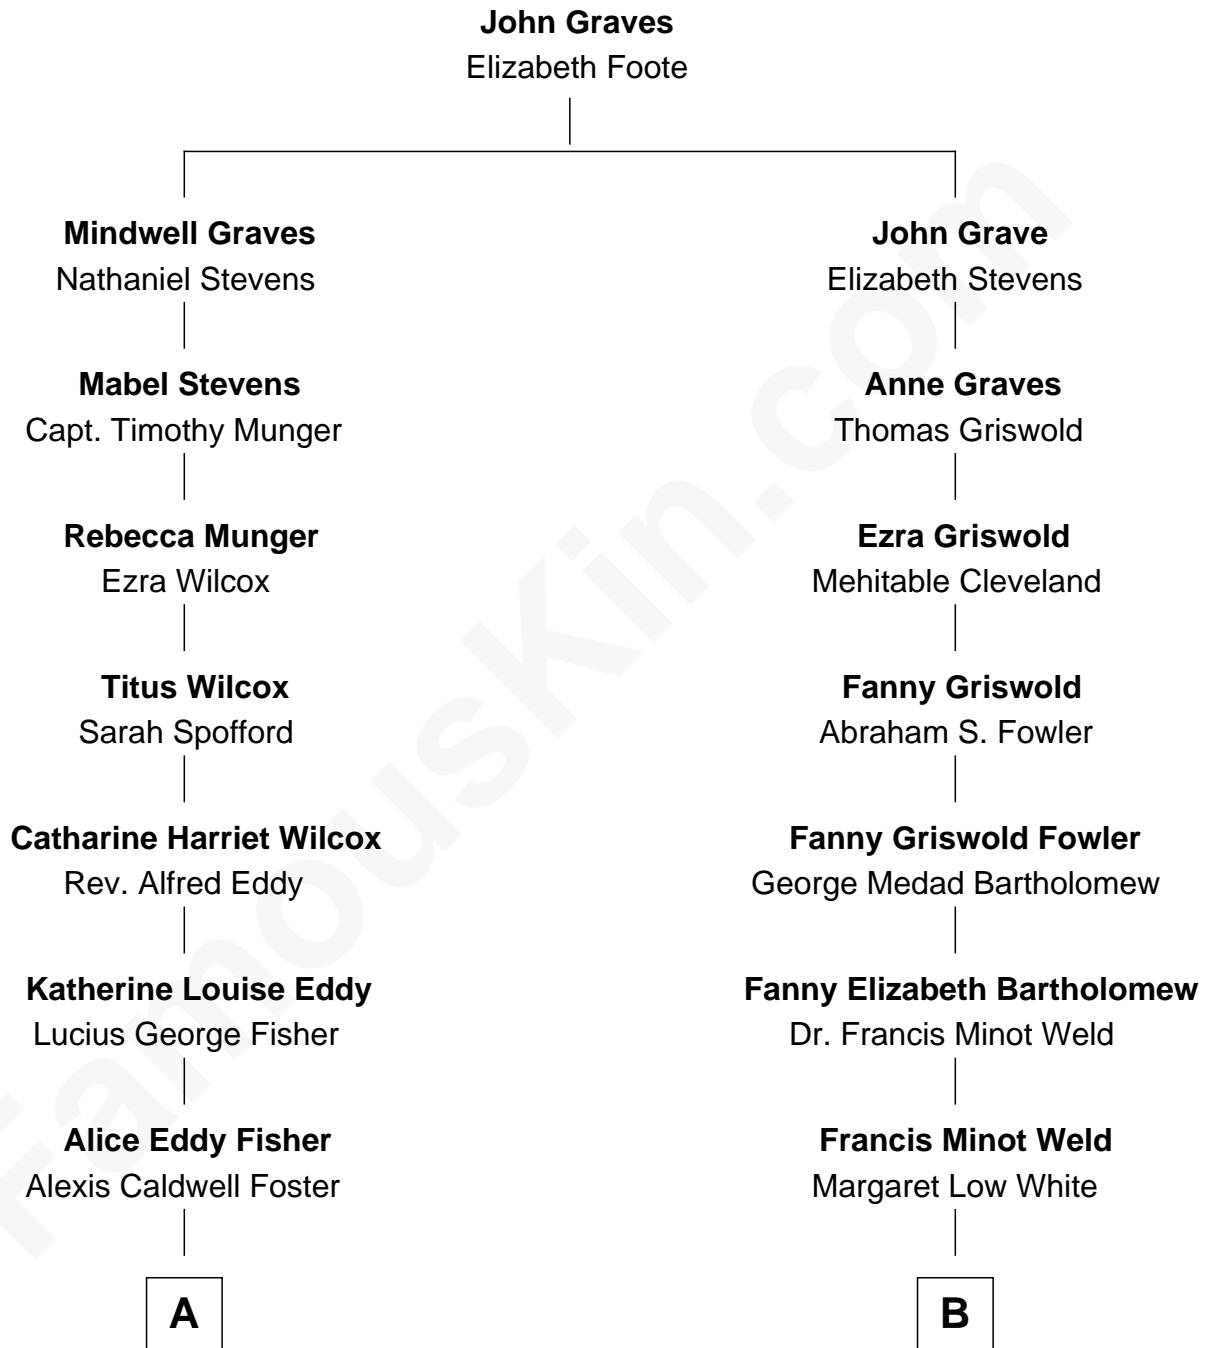

# FamousKin.com Relationship Chart of

**Jodie Foster**

*Movie Actress*

8th cousin 1 time removed of

**Bill Weld**

*68th Governor of Massachusetts*

**A**

**Lucius Fisher Foster**  
Constance Marie Robertson

**Lucius Fisher Foster**  
Evelyn Della Almond

**Jodie Foster**  
*Movie Actress*

**B**

**David Weld**  
Mary Blake Nichols

**Bill Weld**  
*68th Governor of Massachusetts*

FamousKin.com