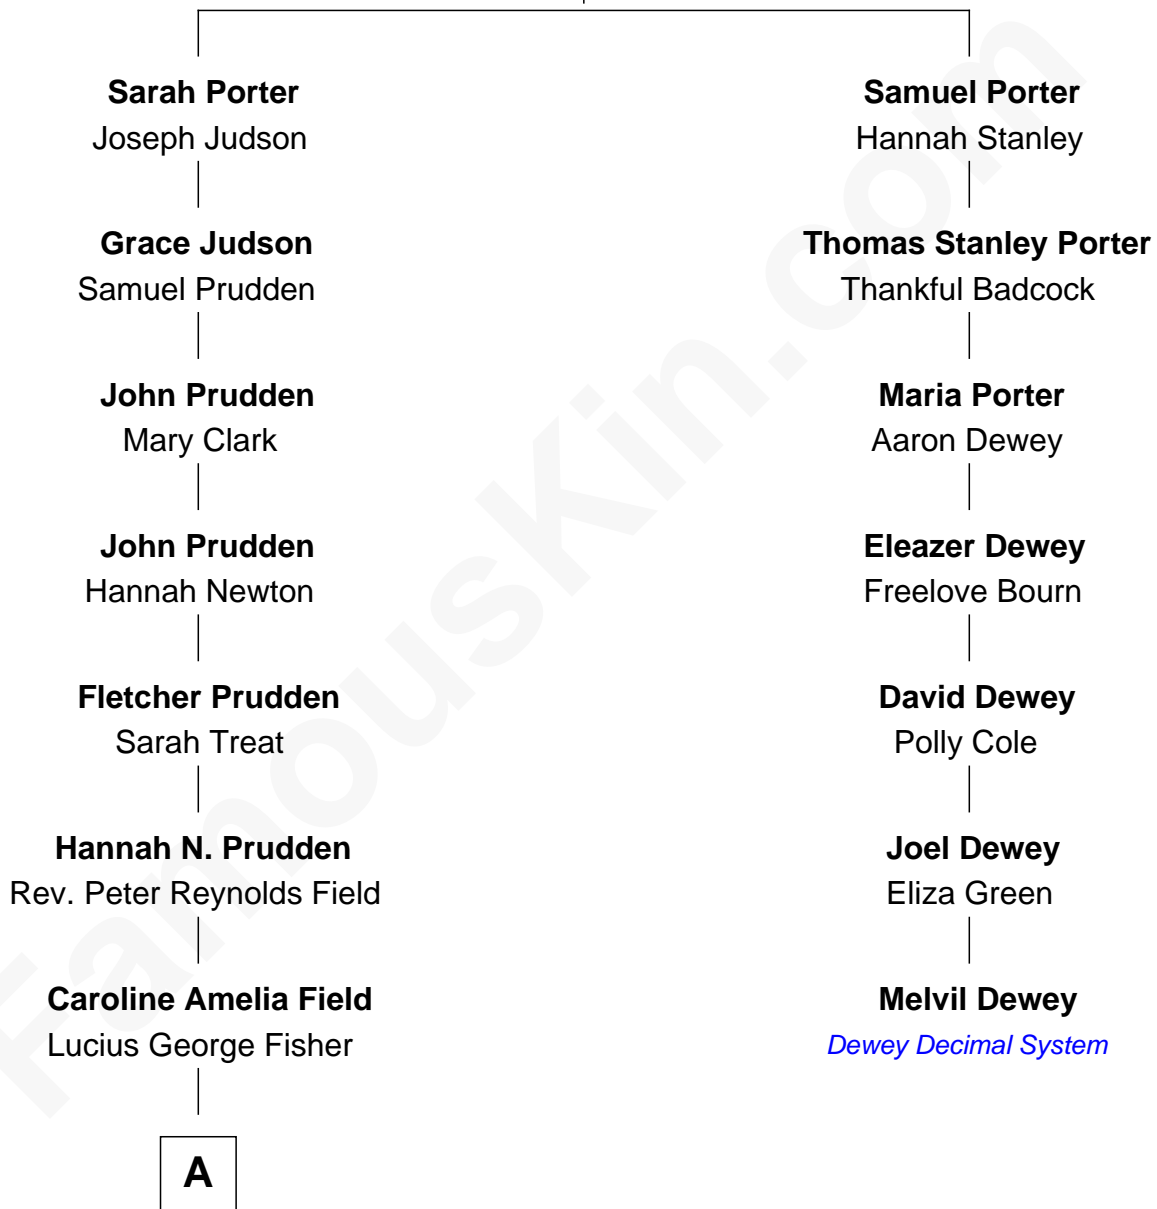

FamousKin.com Relationship Chart of

Jodie Foster

Movie Actress

6th cousin 5 times removed of

Melvil Dewey

Inventor of the Dewey Decimal System

John Porter

Anna White

A

—
Lucius George Fisher

Katherine Louise Eddy

—
Alice Eddy Fisher

Alexis Caldwell Foster

—
Lucius Fisher Foster

Constance Marie Robertson

—
Lucius Fisher Foster

Evelyn Della Almond

—
Jodie Foster

Movie Actress