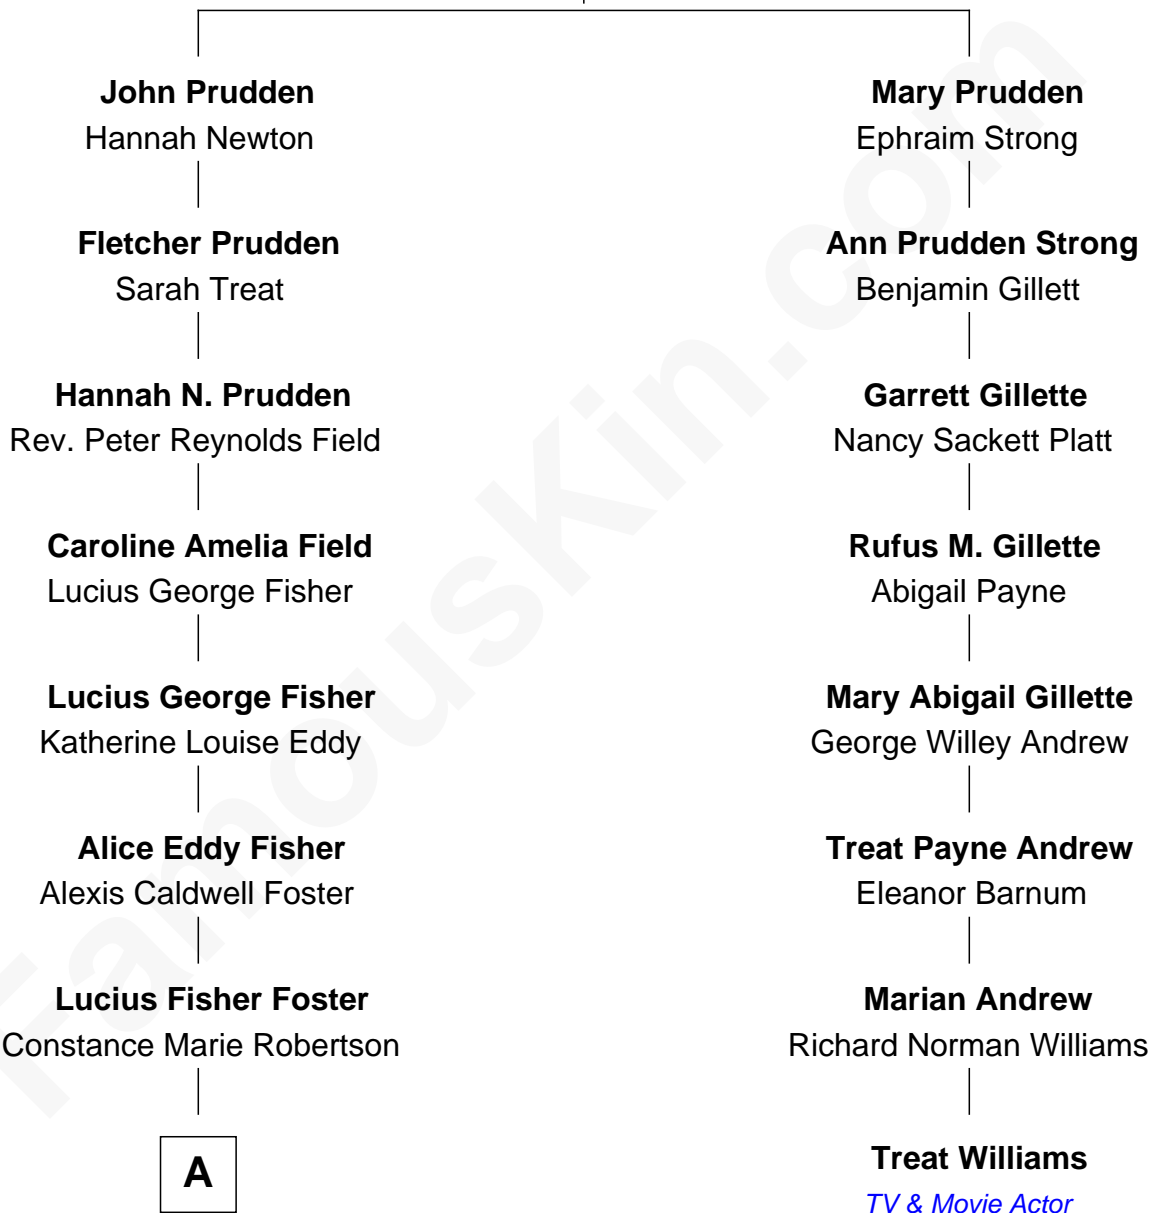

FamousKin.com Relationship Chart of

Jodie Foster

Movie Actress

7th cousin 1 time removed of

Treat Williams

TV & Movie Actor

John Prudden

Mary Clark

A

Lucius Fisher Foster

Evelyn Della Almond

Jodie Foster

Movie Actress

FamousKin.com