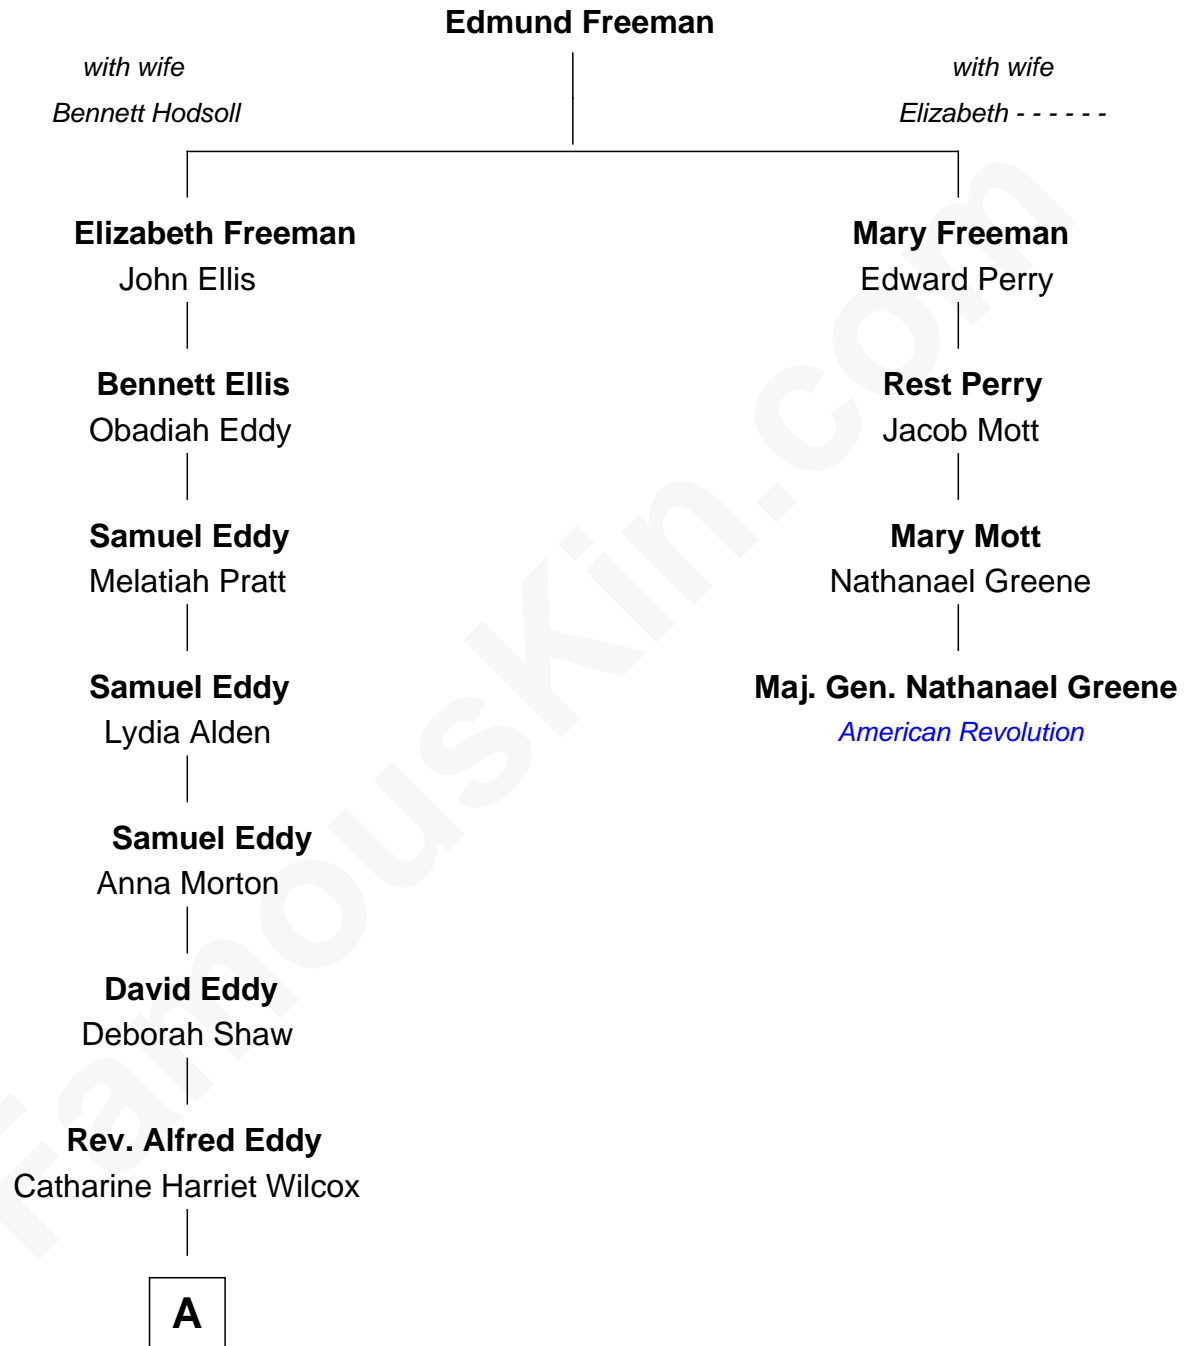

# FamousKin.com Relationship Chart of

**Jodie Foster**

*Movie Actress*

3rd cousin 8 times removed of

**Maj. Gen. Nathanael Greene**

*American Revolution*

**A**

—  
**Katherine Louise Eddy**

Lucius George Fisher

—  
**Alice Eddy Fisher**

Alexis Caldwell Foster

—  
**Lucius Fisher Foster**

Constance Marie Robertson

—  
**Lucius Fisher Foster**

Evelyn Della Almond

—  
**Jodie Foster**