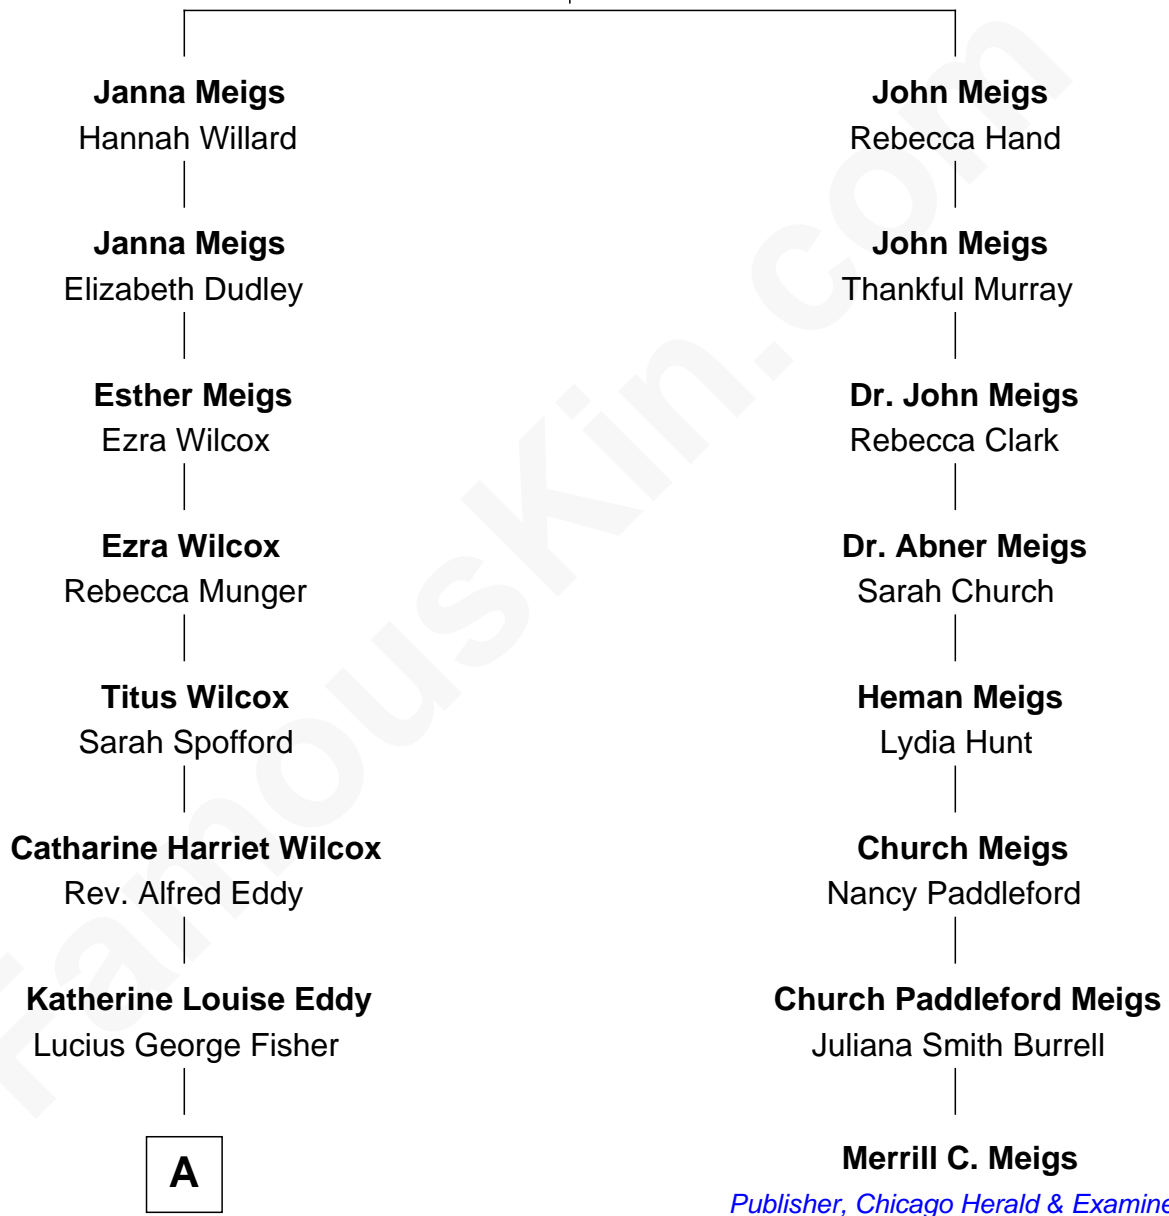

FamousKin.com Relationship Chart of

Jodie Foster

Movie Actress

7th cousin 3 times removed of

Merrill C. Meigs

Publisher, Chicago Herald & Examiner

John Meigs
Sarah Wilcockson

A

—
Alice Eddy Fisher
Alexis Caldwell Foster

—
Lucius Fisher Foster
Constance Marie Robertson

—
Lucius Fisher Foster
Evelyn Della Almond

—
Jodie Foster
Movie Actress

FamousKin.com