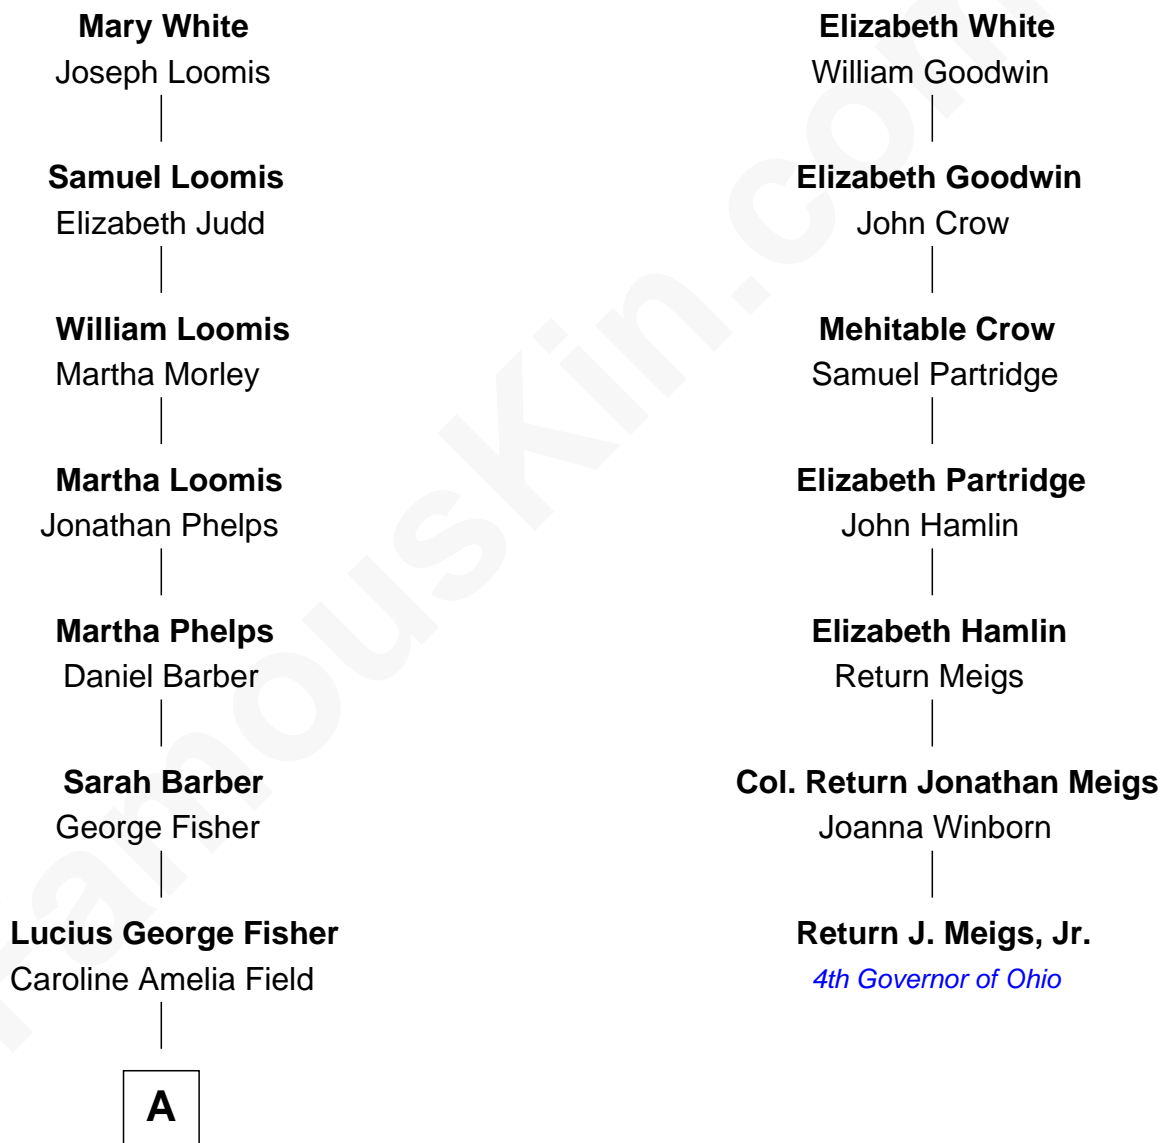

FamousKin.com Relationship Chart of

Jodie Foster

Movie Actress

6th cousin 5 times removed of

Return J. Meigs, Jr.

4th Governor of Ohio

Robert White

Bridget Allgar

A

—
Lucius George Fisher

Katherine Louise Eddy

—
Alice Eddy Fisher

Alexis Caldwell Foster

—
Lucius Fisher Foster

Constance Marie Robertson

—
Lucius Fisher Foster