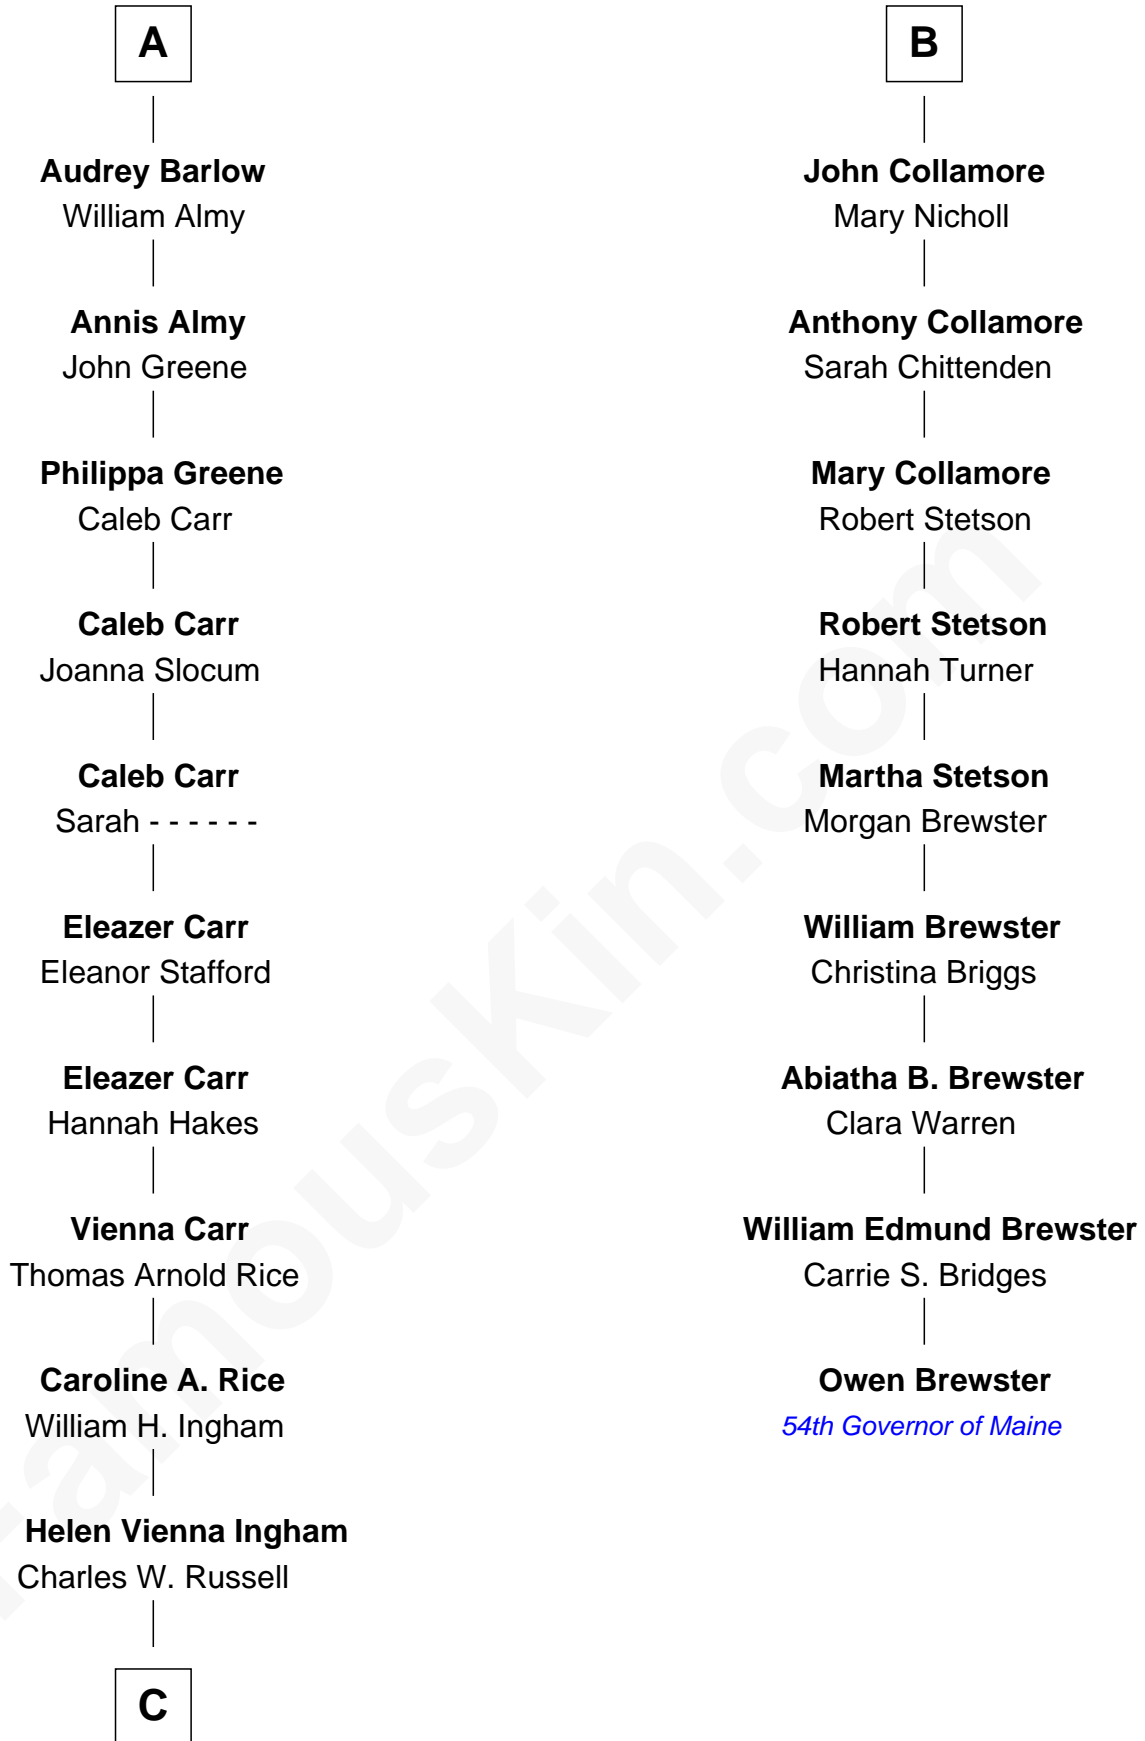

## Relationship Chart of

### Charlie Munger

*Vice-Chairman of Berkshire Hathaway*

15th cousin 3 times removed of

### Owen Brewster

*54th Governor of Maine*

C

—  
**Florence V. Russell**

Alfred Case Munger

—  
**Charlie Munger**

*Vice-Chairman of Berkshire Hathaway*

FamousKin.com