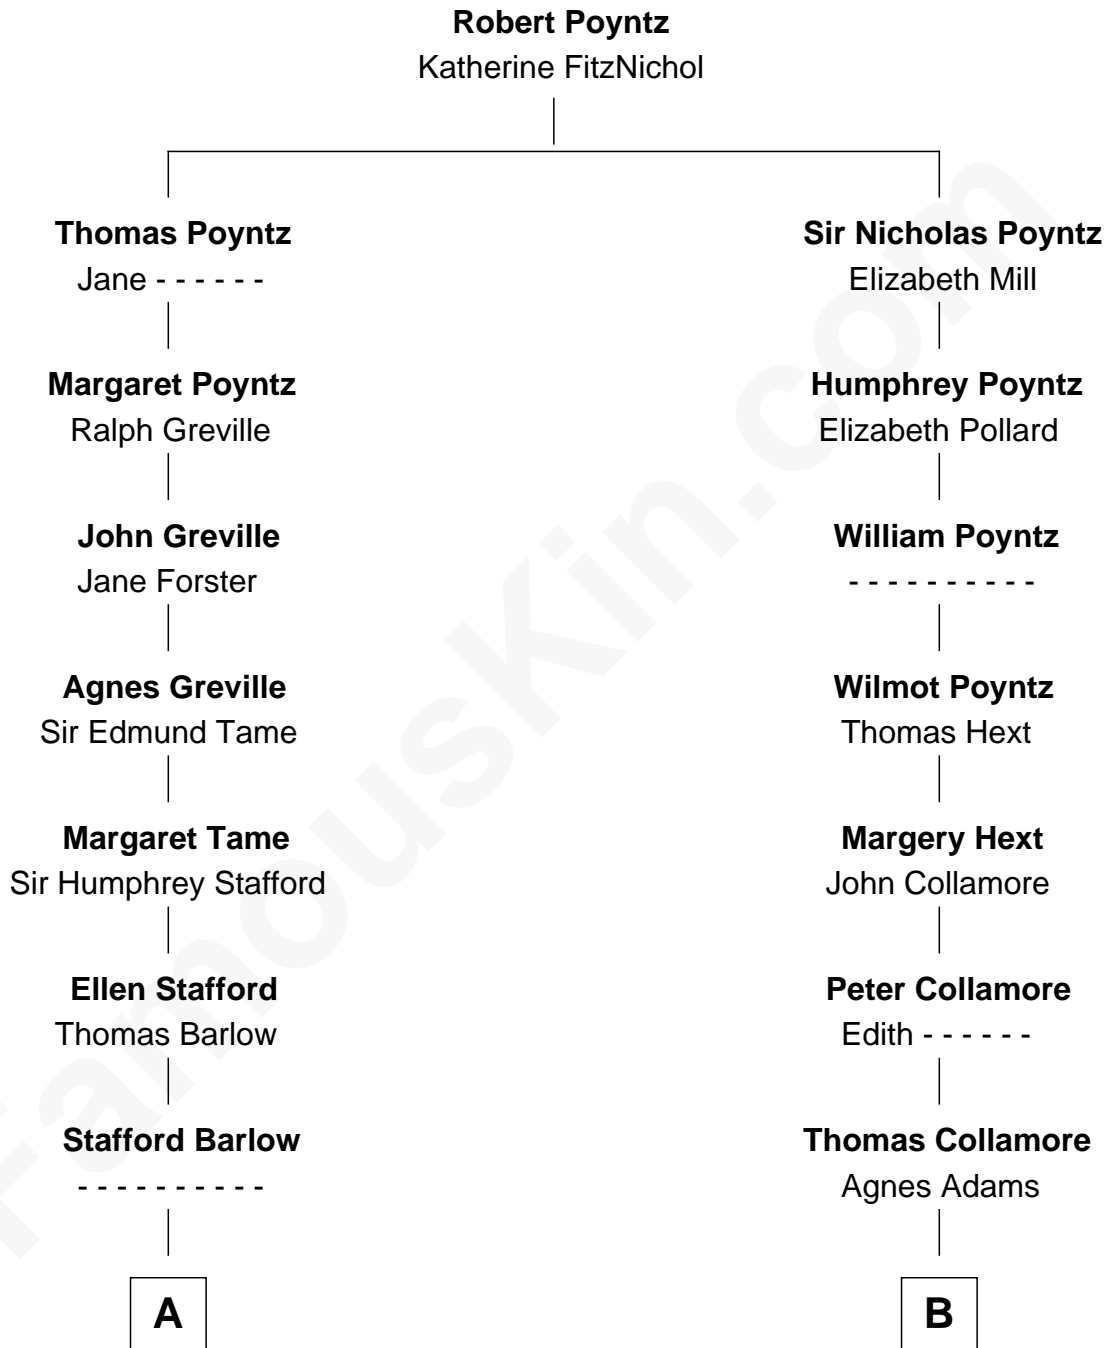

## Relationship Chart of

### Charlie Munger

*Vice-Chairman of Berkshire Hathaway*

15th cousin 3 times removed of

### Owen Brewster

*54th Governor of Maine*

C

—  
**Florence V. Russell**

Alfred Case Munger

—  
**Charlie Munger**

*Vice-Chairman of Berkshire Hathaway*

FamousKin.com