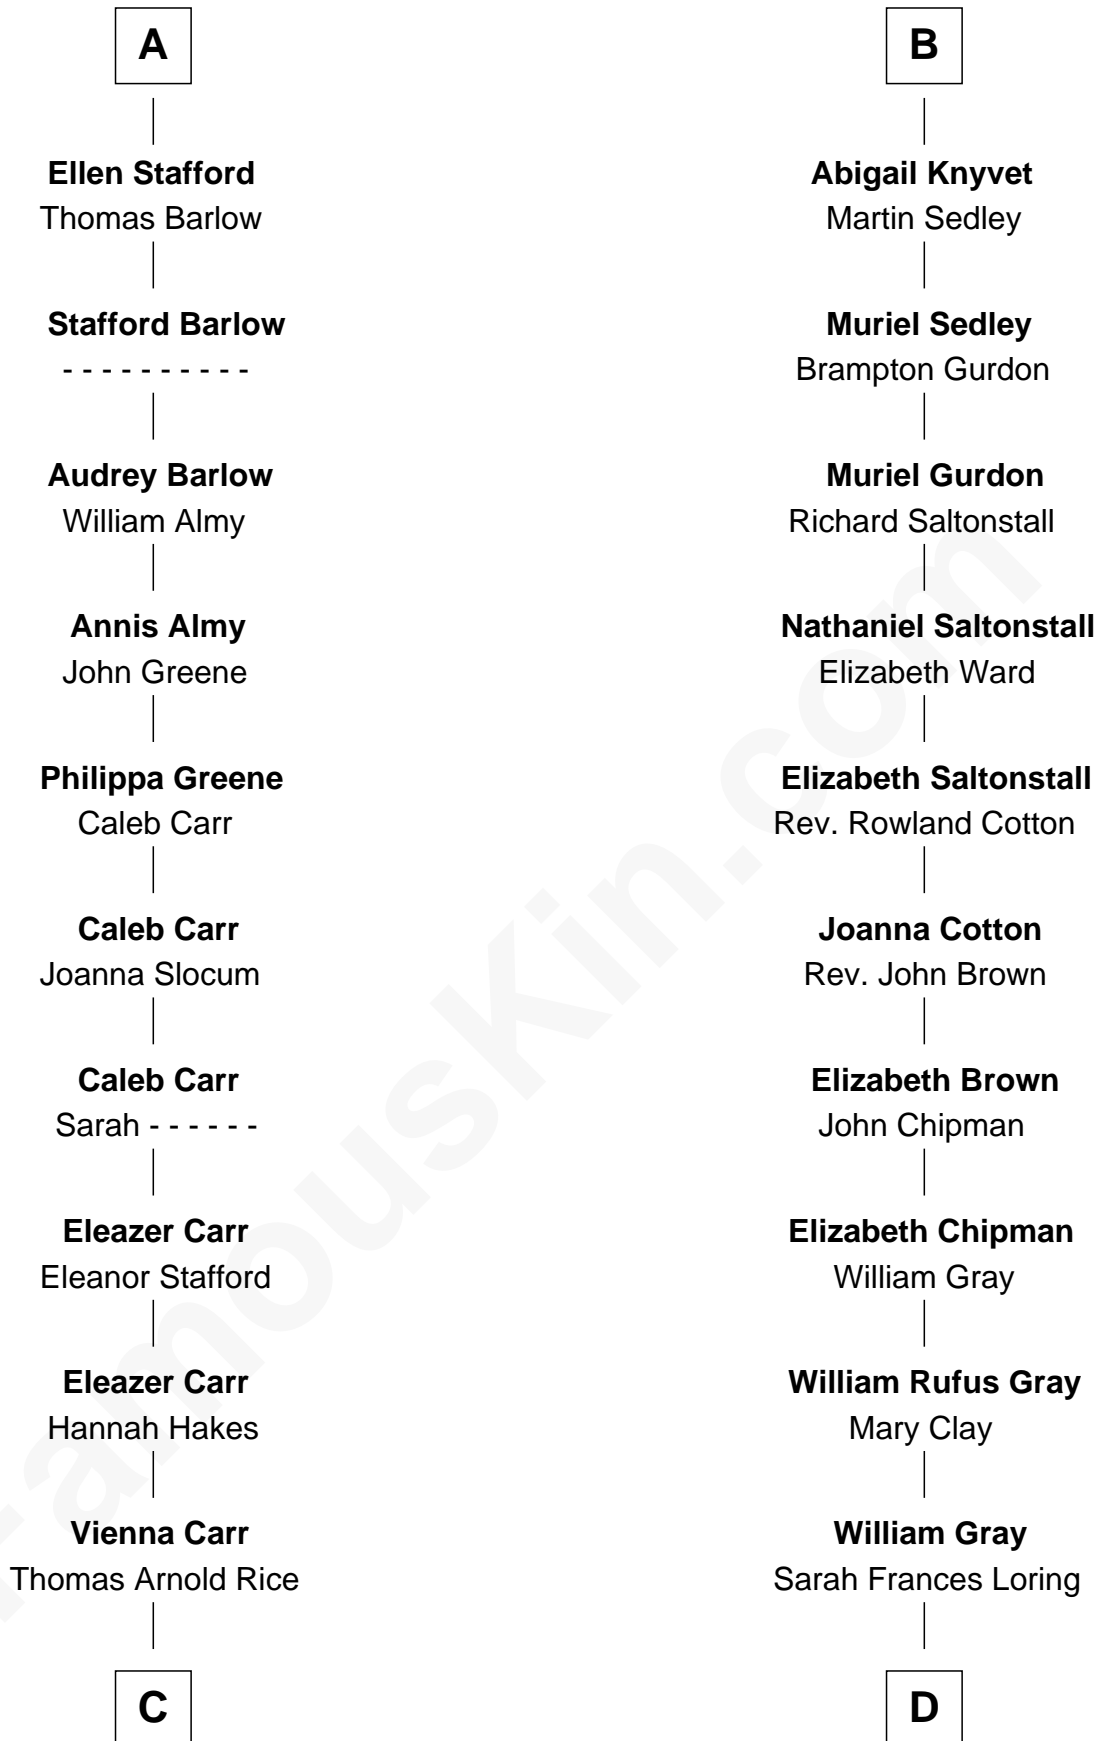

## Relationship Chart of

**Charlie Munger**

*Vice-Chairman of Berkshire Hathaway*

20th cousin of

**Story Musgrave**

*NASA Astronaut*

**Ralph de Stafford**

*with wife*  
*Katherine de Hastang*

**Sir Edmund Knyvet**

Eleanor Tyrrel

**Edmund Knyvet**

Jane Bouchier

**John Knyvet**

Agnes Harcourt

**B**

**C**

**Caroline A. Rice**  
William H. Ingham

**Helen Vienna Ingham**  
Charles W. Russell

**Florence V. Russell**  
Alfred Case Munger

**Charlie Munger**  
*Vice-Chairman of Berkshire Hathaway*

**D**

**Edward Gray**  
Elizabeth Gray Story

**Marguerite Gray**  
John Butler Swann

**Marguerite Swann**  
Percy Musgrave

**Story Musgrave**  
*NASA Astronaut*