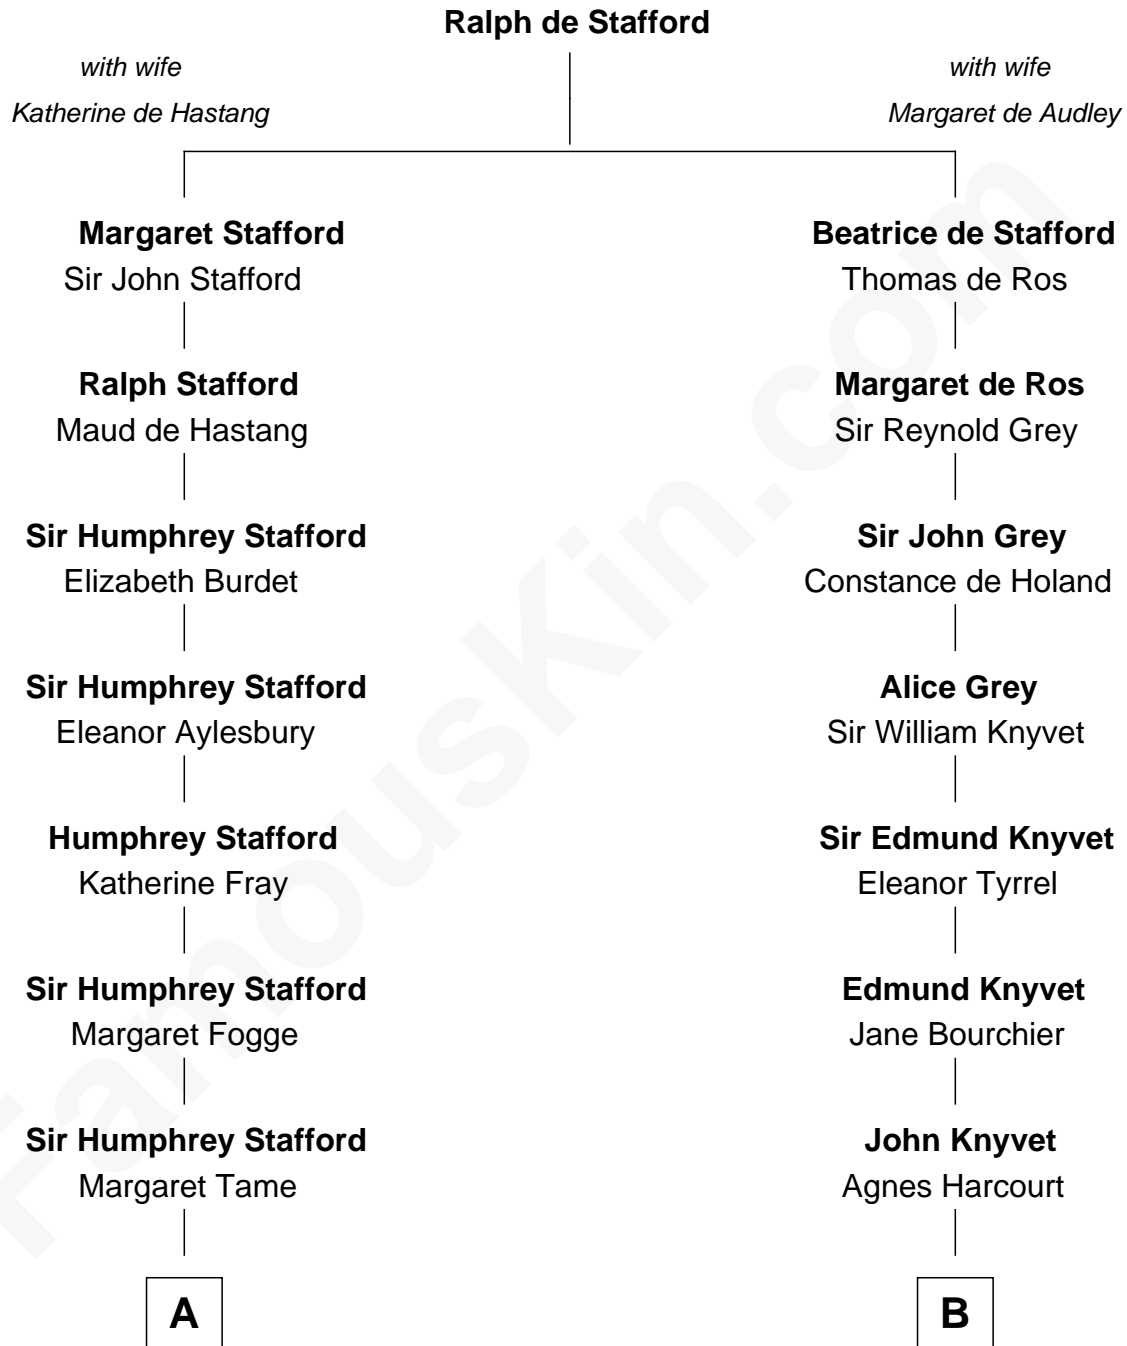

FamousKin.com

Relationship Chart of

Charlie Munger

Vice-Chairman of Berkshire Hathaway

16th cousin 4 times removed of

Horace Gray

U.S. Supreme Court Justice

C

—
Caroline A. Rice
William H. Ingham

—
Helen Vienna Ingham
Charles W. Russell

—
Florence V. Russell
Alfred Case Munger

—
Charlie Munger
Vice-Chairman of Berkshire Hathaway

FamousKin.com