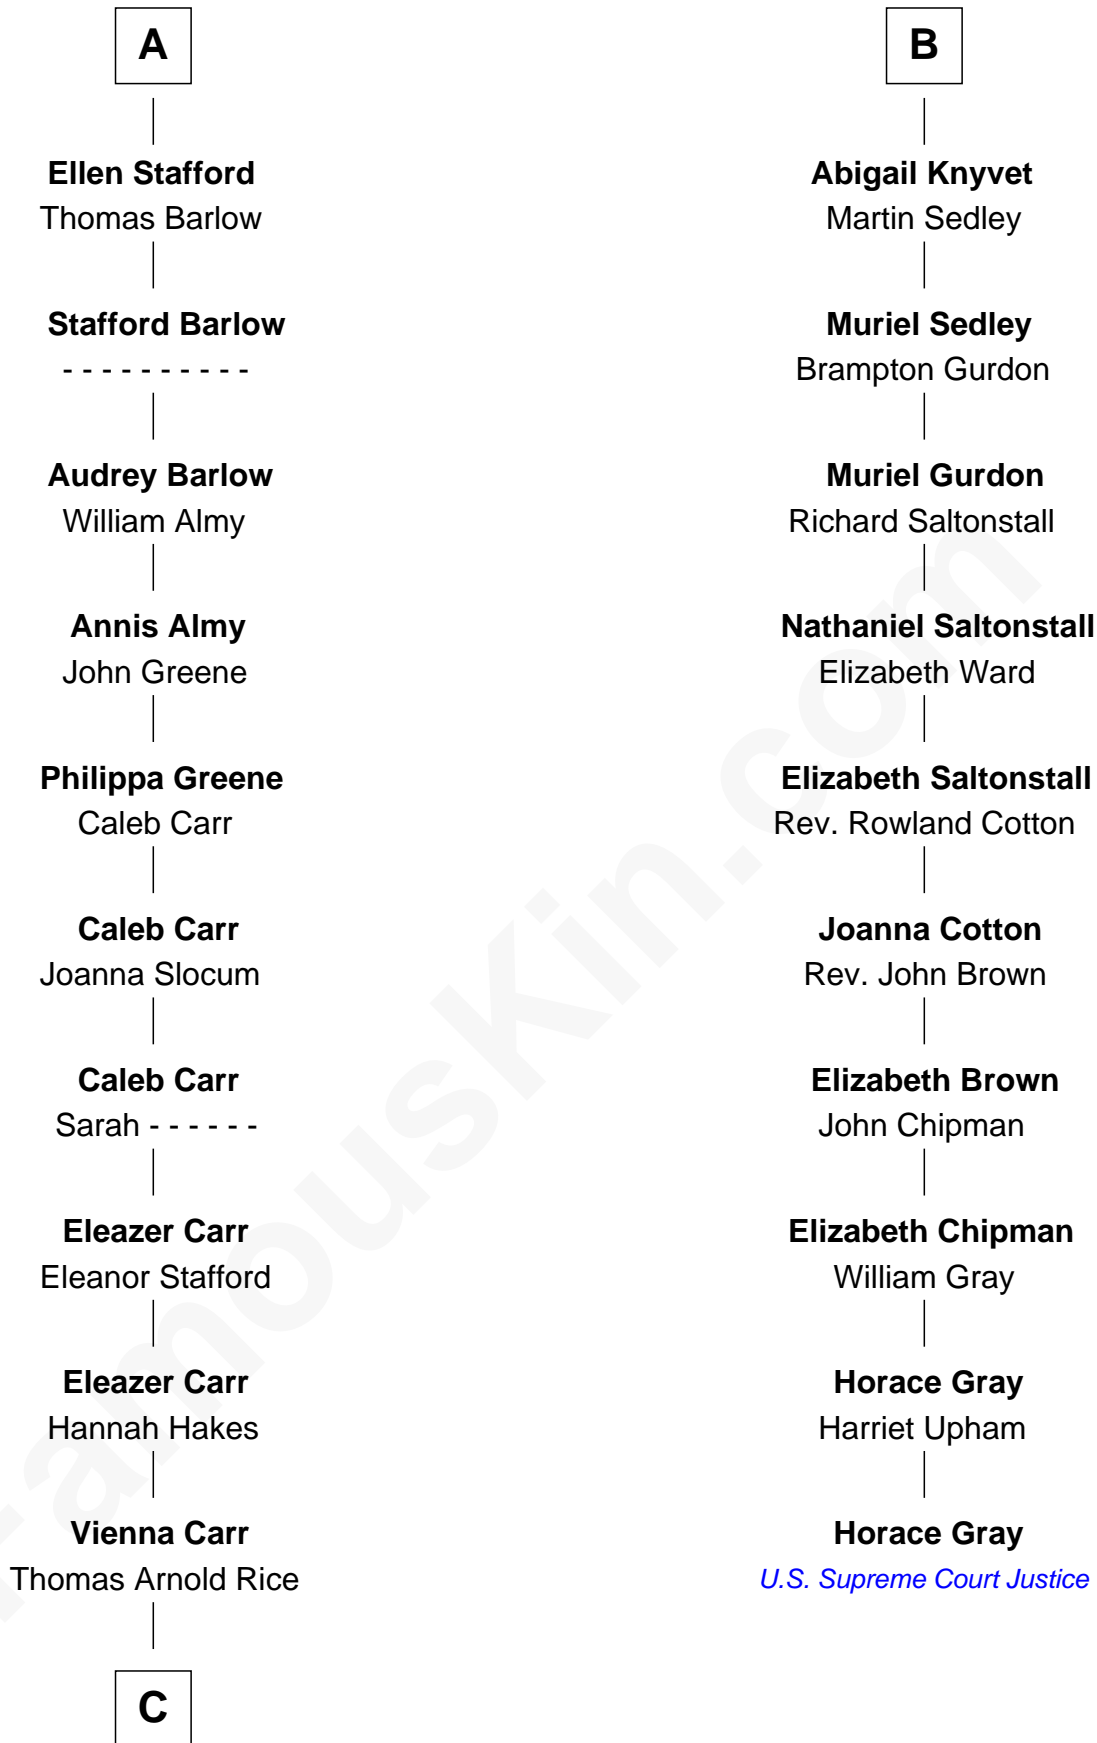

FamousKin.com

Relationship Chart of

Charlie Munger

Vice-Chairman of Berkshire Hathaway

16th cousin 4 times removed of

Horace Gray

U.S. Supreme Court Justice

C

—
Caroline A. Rice
William H. Ingham

—
Helen Vienna Ingham
Charles W. Russell

—
Florence V. Russell
Alfred Case Munger

—
Charlie Munger
Vice-Chairman of Berkshire Hathaway

FamousKin.com