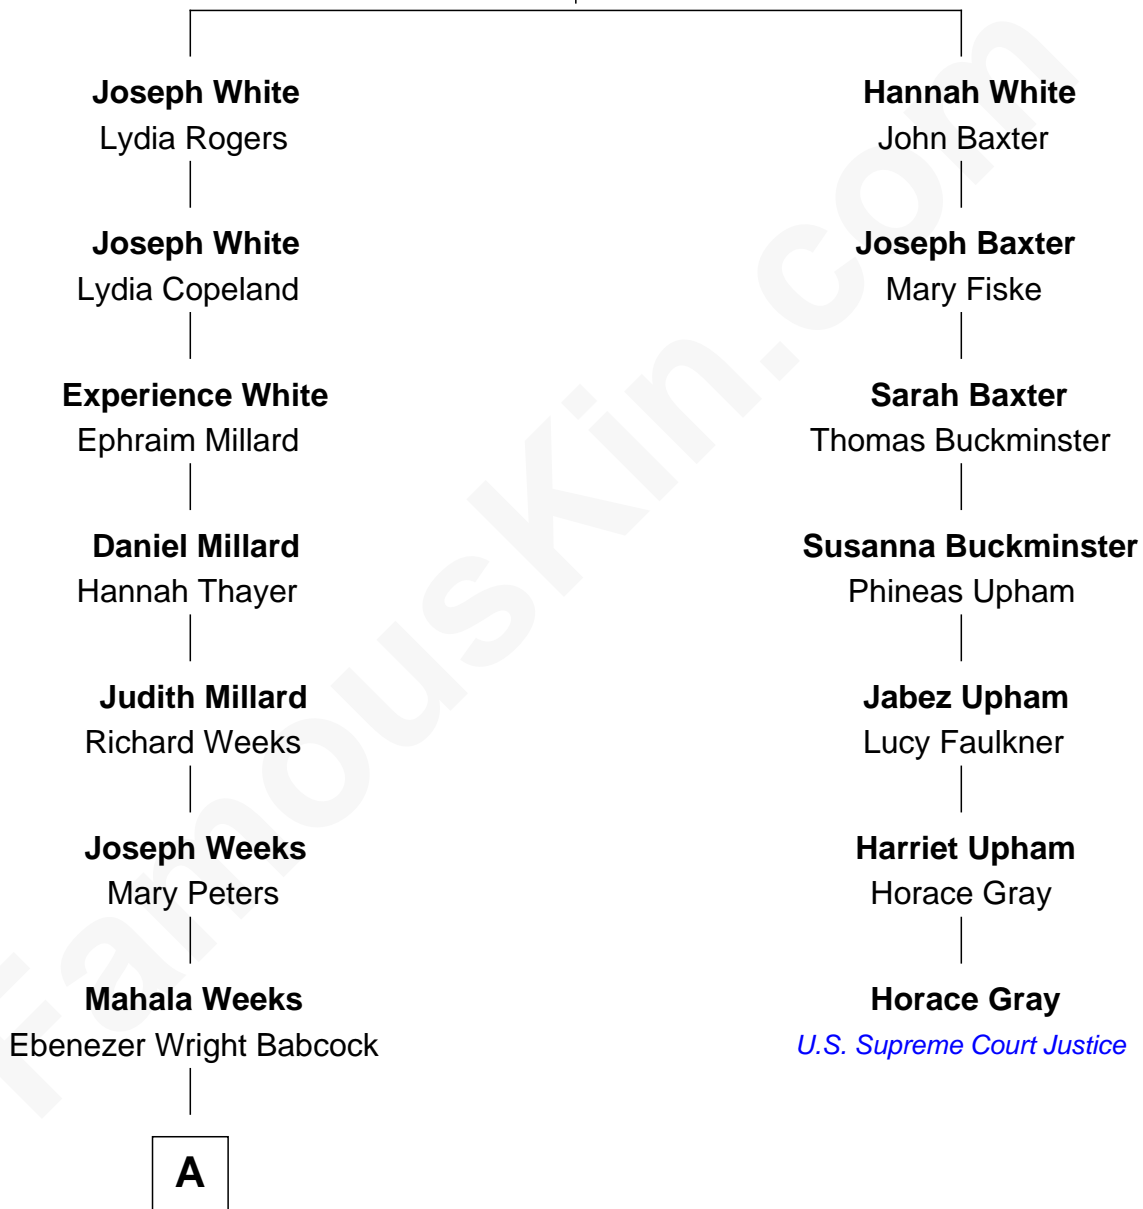

## Relationship Chart of

### Charlie Munger

*Vice-Chairman of Berkshire Hathaway*

6th cousin 4 times removed of

### Horace Gray

*U.S. Supreme Court Justice*

**Thomas White**

Mary Pratt

**A**

—  
**Ann Maria Babcock**  
Samuel Montague Case

—  
**Carrie A. Case**  
Thomas Charles Munger

—  
**Alfred Case Munger**  
Florence V. Russell