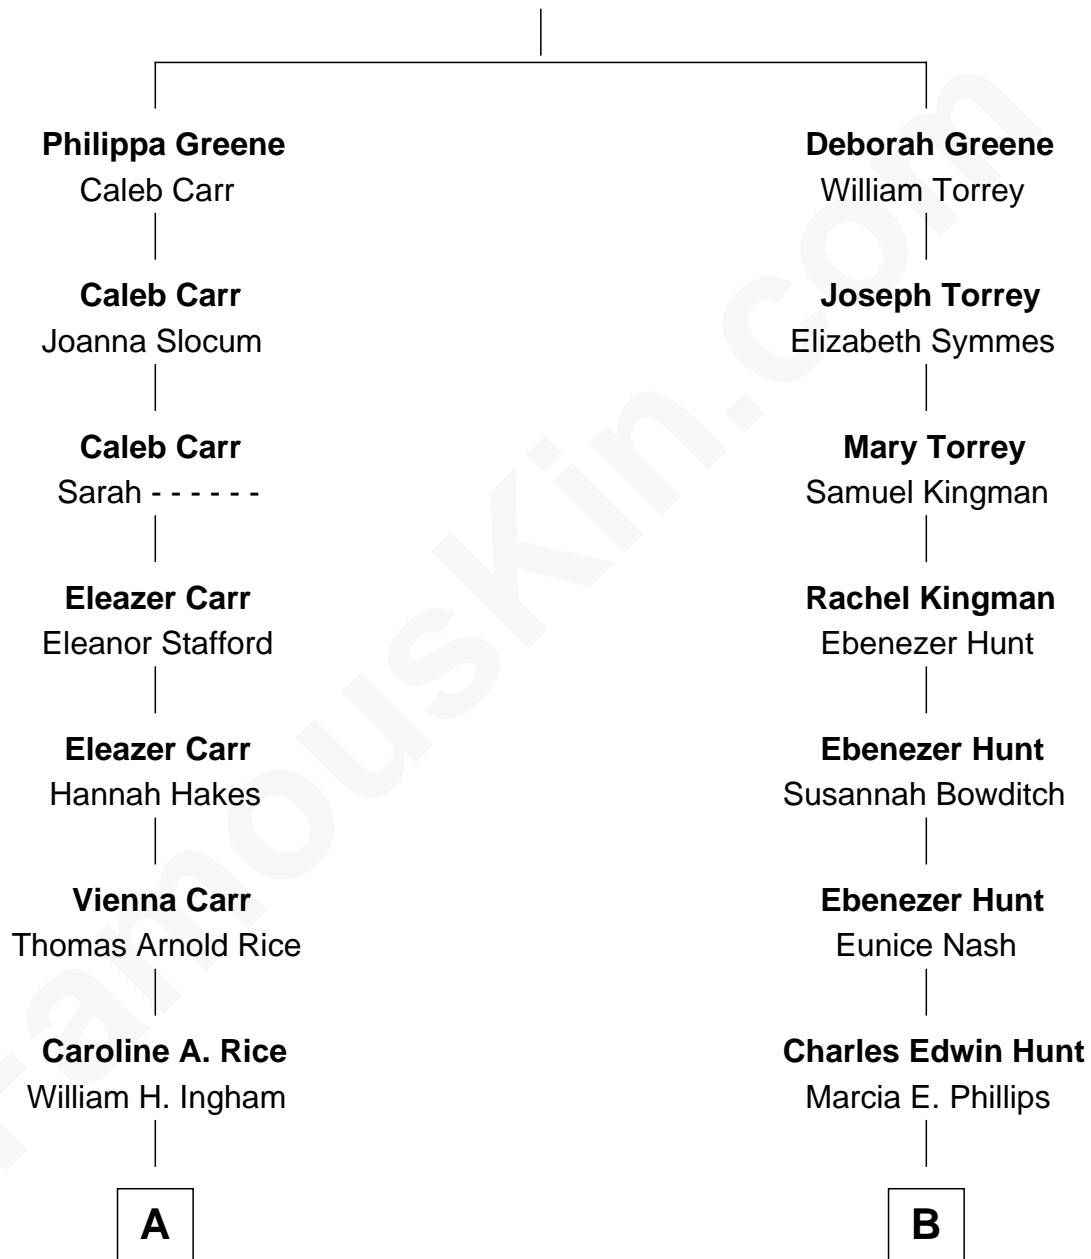

FamousKin.com

Relationship Chart of

Charlie Munger

Vice-Chairman of Berkshire Hathaway

9th cousin 1 time removed of

Linda Hunt

TV and Movie Actress

John Greene

Annis Almy

A

Helen Vienna Ingham

Charles W. Russell

Florence V. Russell

Alfred Case Munger

Charlie Munger

Vice-Chairman of Berkshire Hathaway