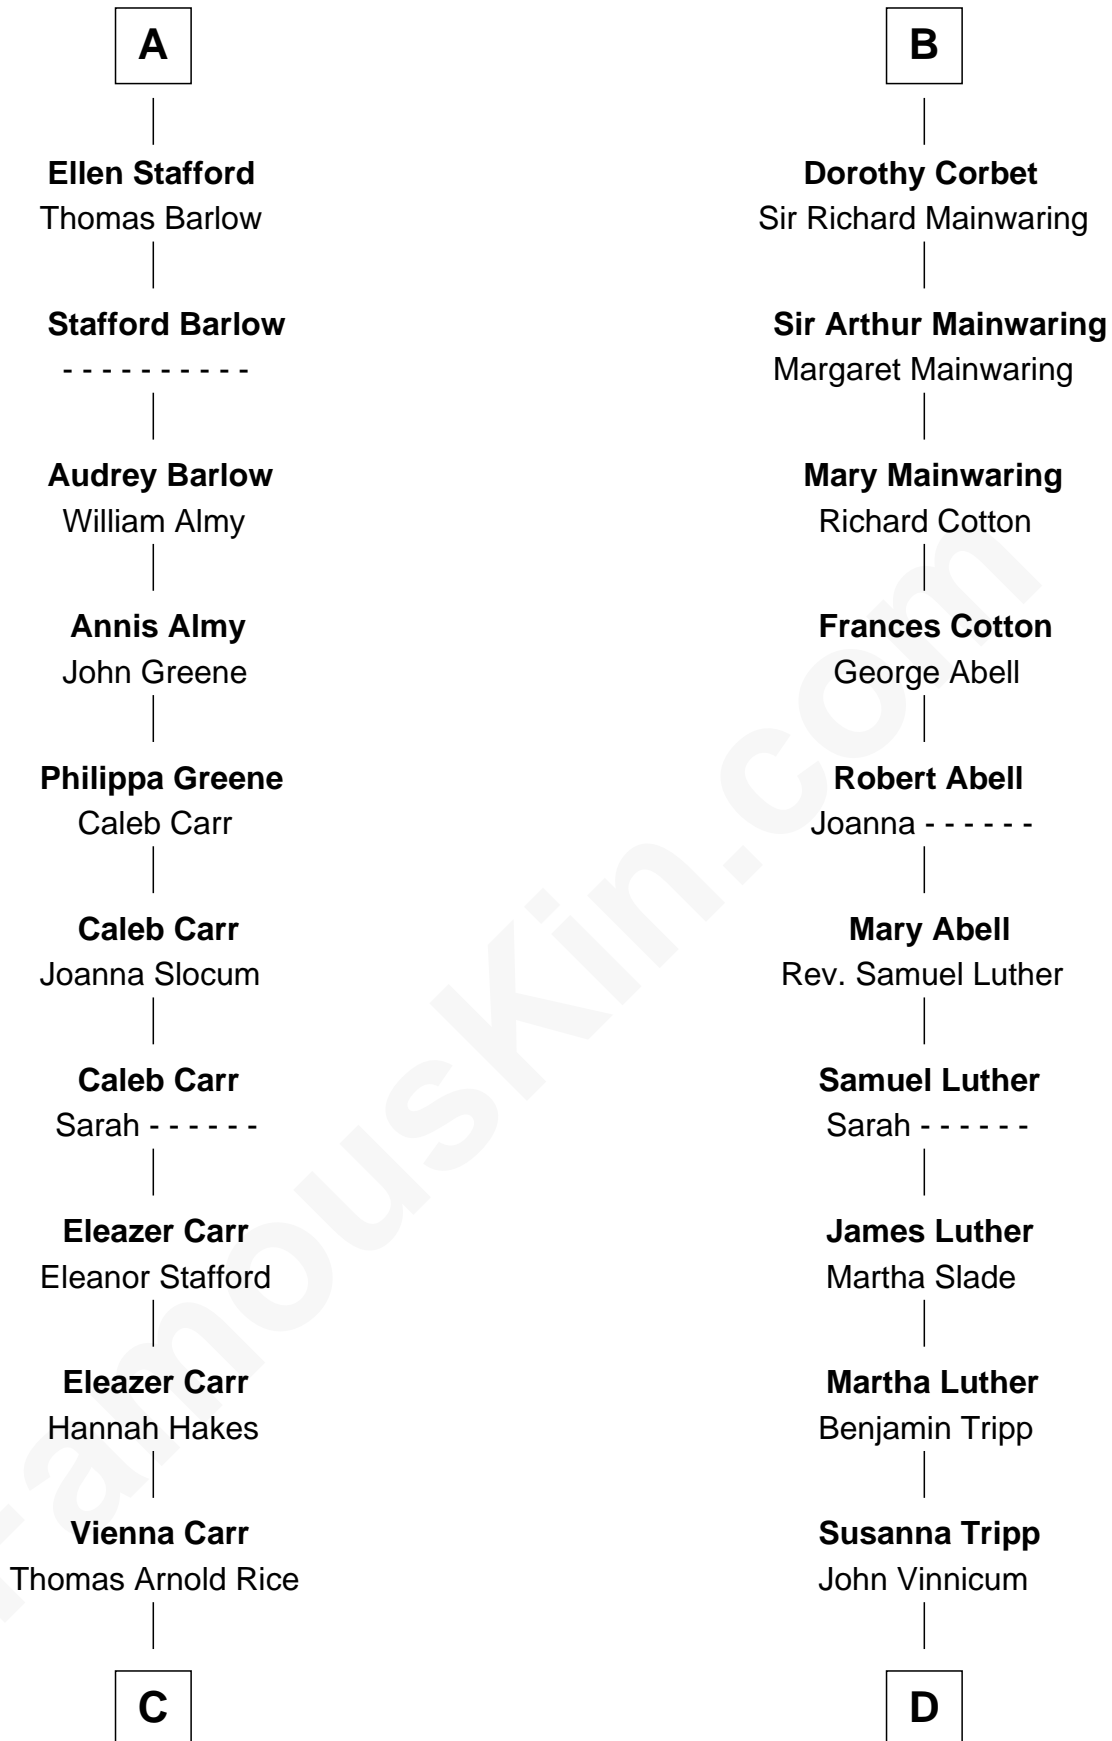

# FamousKin.com Relationship Chart of

**Charlie Munger**

*Vice-Chairman of Berkshire Hathaway*

20th cousin of

**Lizzie Borden**

*Accused Murderess*

**Ralph de Stafford**

*with wife  
Katherine de Hastang*

**Anne Ferrers**

Sir Walter Devereux

**Elizabeth Devereux**

Sir Richard Corbet

**Sir Robert Corbet**

Elizabeth Vernon

**B**

**C**

**Caroline A. Rice**  
William H. Ingham

**Helen Vienna Ingham**  
Charles W. Russell

**Florence V. Russell**  
Alfred Case Munger

**Charlie Munger**  
*Vice-Chairman of Berkshire Hathaway*

**D**

**Sarah L. Vinnicum**  
Joseph Morse

**Anthony Morse**  
Rhoda Morrison

**Sarah Anthony Morse**  
Andrew Jackson Borden

**Lizzie Borden**  
*Accused Murderess*