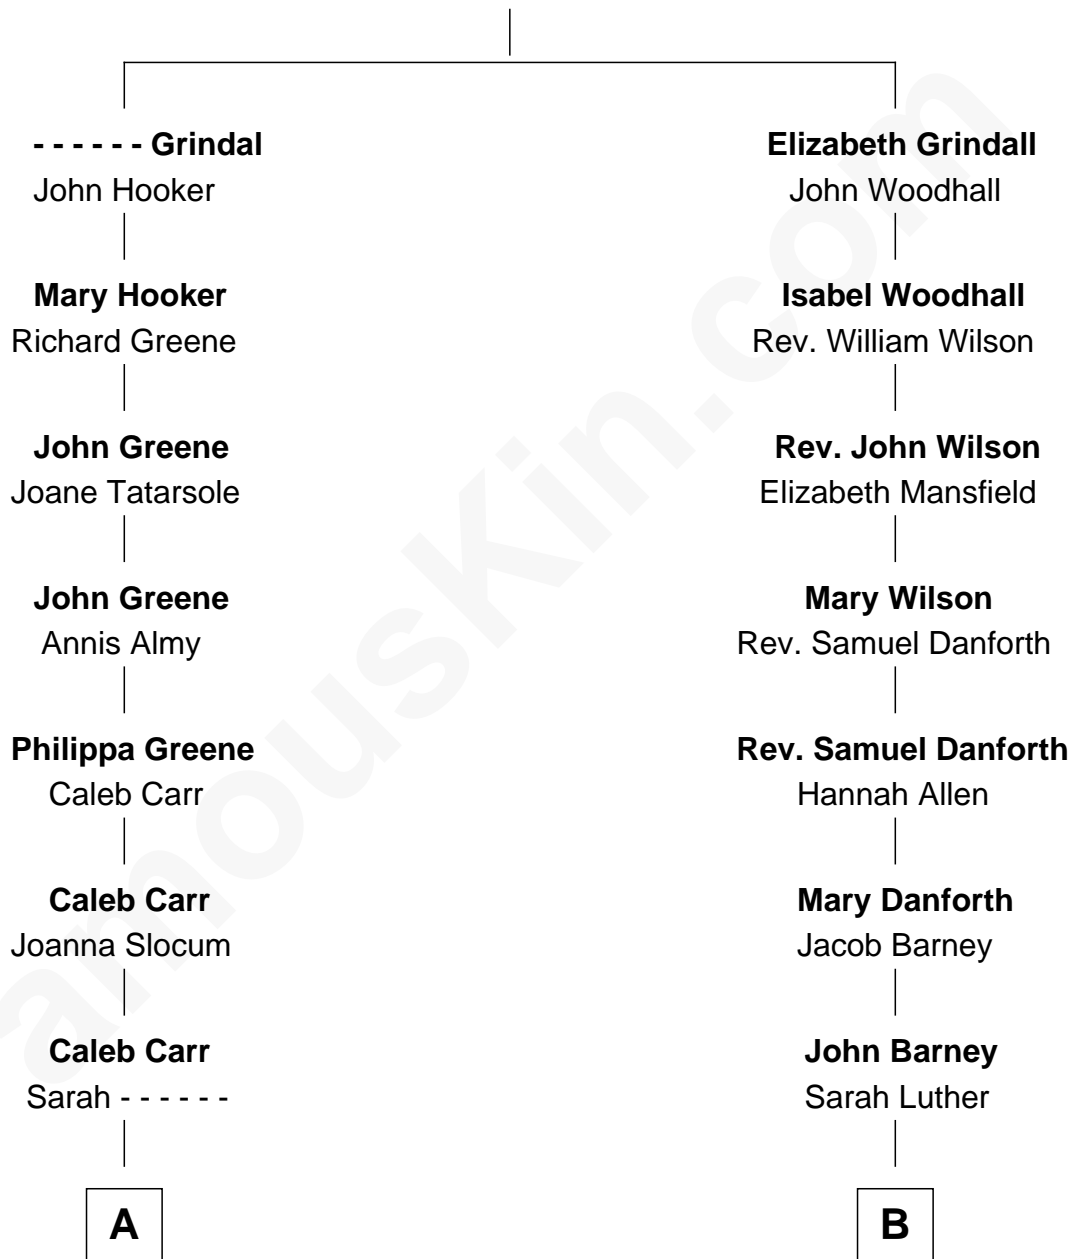

FamousKin.com

Relationship Chart of

Charlie Munger

Vice-Chairman of Berkshire Hathaway

12th cousin 1 time removed of

Elizabeth Montgomery
TV Actress - "Bewitched"

William Grindall

A

Eleazer Carr
Eleanor Stafford

Eleazer Carr
Hannah Hakes

Vienna Carr
Thomas Arnold Rice

Caroline A. Rice
William H. Ingham

Helen Vienna Ingham
Charles W. Russell

Florence V. Russell
Alfred Case Munger

Charlie Munger
Vice-Chairman of Berkshire Hathaway

B

Benjamin Barney
Elizabeth Ackley

Nathan Barney
Hannah Carey

Nathan Barney
Mary A. Deverell

Mary Weed Barney
Henry Montgomery

Henry Montgomery
Elizabeth Bryan Allen

Elizabeth Montgomery
TV Actress - "Bewitched"