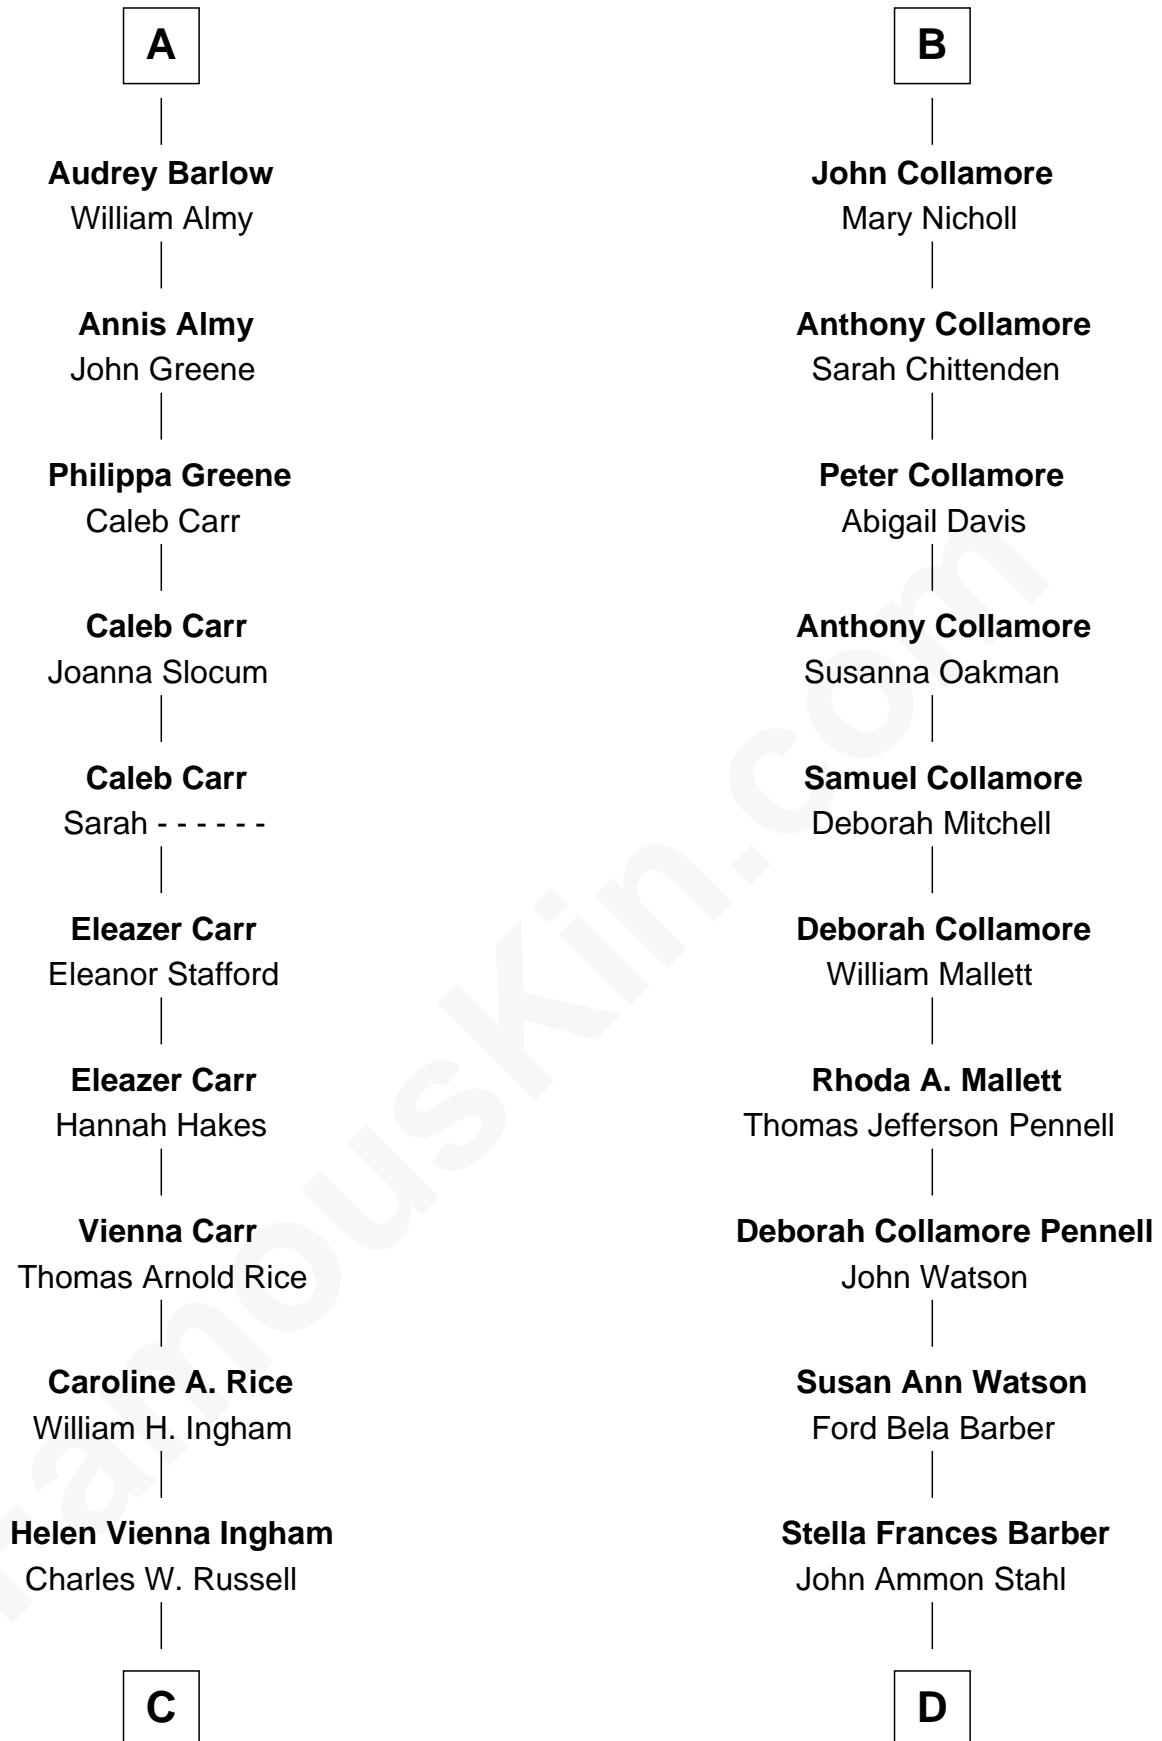

FamousKin.com

Relationship Chart of

Charlie Munger

Vice-Chairman of Berkshire Hathaway

18th cousin of

Warren Buffett

Chairman & CEO, Berkshire Hathaway

C

Florence V. Russell

Alfred Case Munger

Charlie Munger

Vice-Chairman of Berkshire Hathaway

D

Leila Stahl

Howard Homan Buffett

Warren Buffett