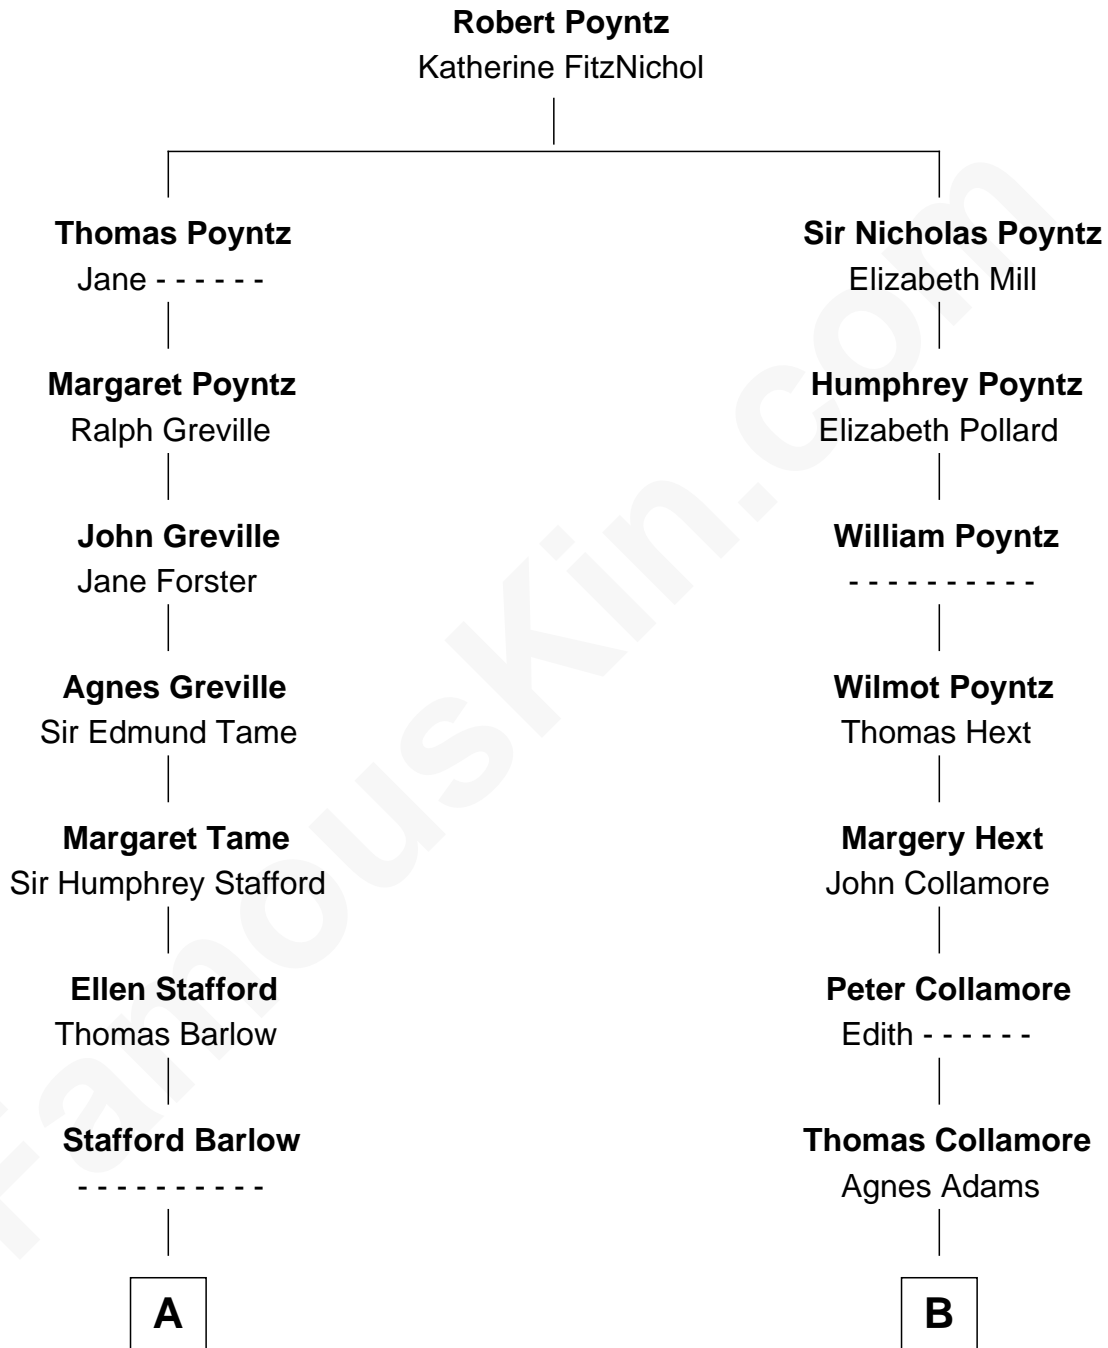

FamousKin.com

Relationship Chart of

Charlie Munger

Vice-Chairman of Berkshire Hathaway

18th cousin of

Warren Buffett

Chairman & CEO, Berkshire Hathaway

C

Florence V. Russell

Alfred Case Munger

Charlie Munger

Vice-Chairman of Berkshire Hathaway

D

Leila Stahl

Howard Homan Buffett

Warren Buffett