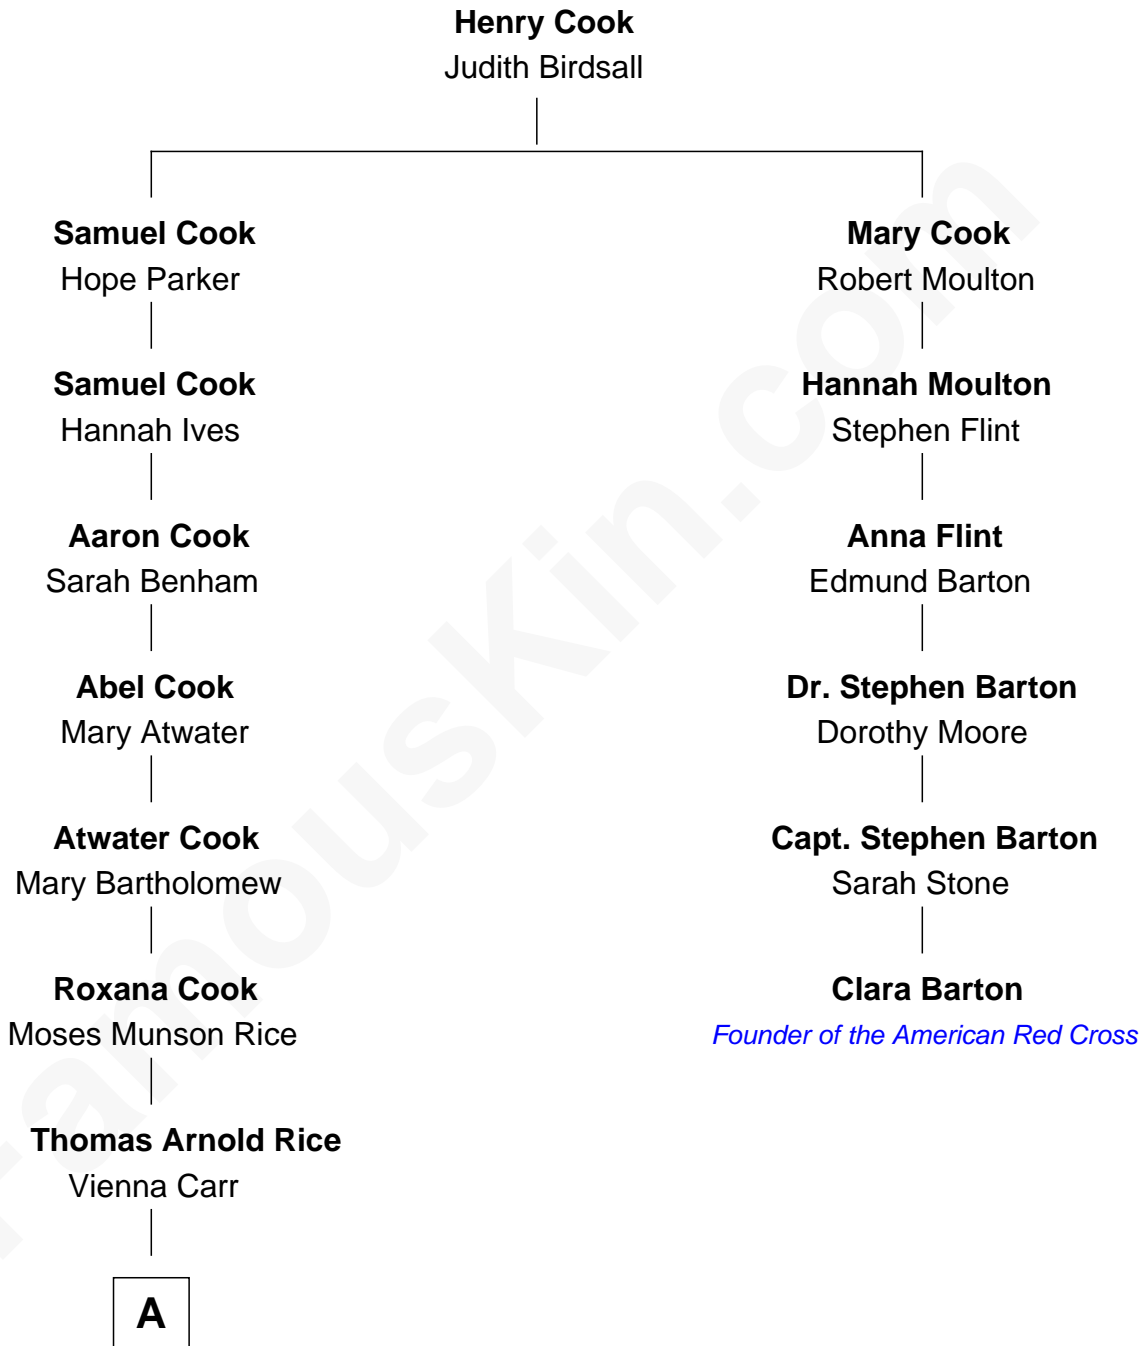

## Relationship Chart of

### Charlie Munger

*Vice-Chairman of Berkshire Hathaway*

5th cousin 5 times removed of

### Clara Barton

*Founder of the American Red Cross*

**A**

—  
**Caroline A. Rice**  
William H. Ingham

—  
**Helen Vienna Ingham**  
Charles W. Russell

—  
**Florence V. Russell**  
Alfred Case Munger

—  
**Charlie Munger**  
*Vice-Chairman of Berkshire Hathaway*