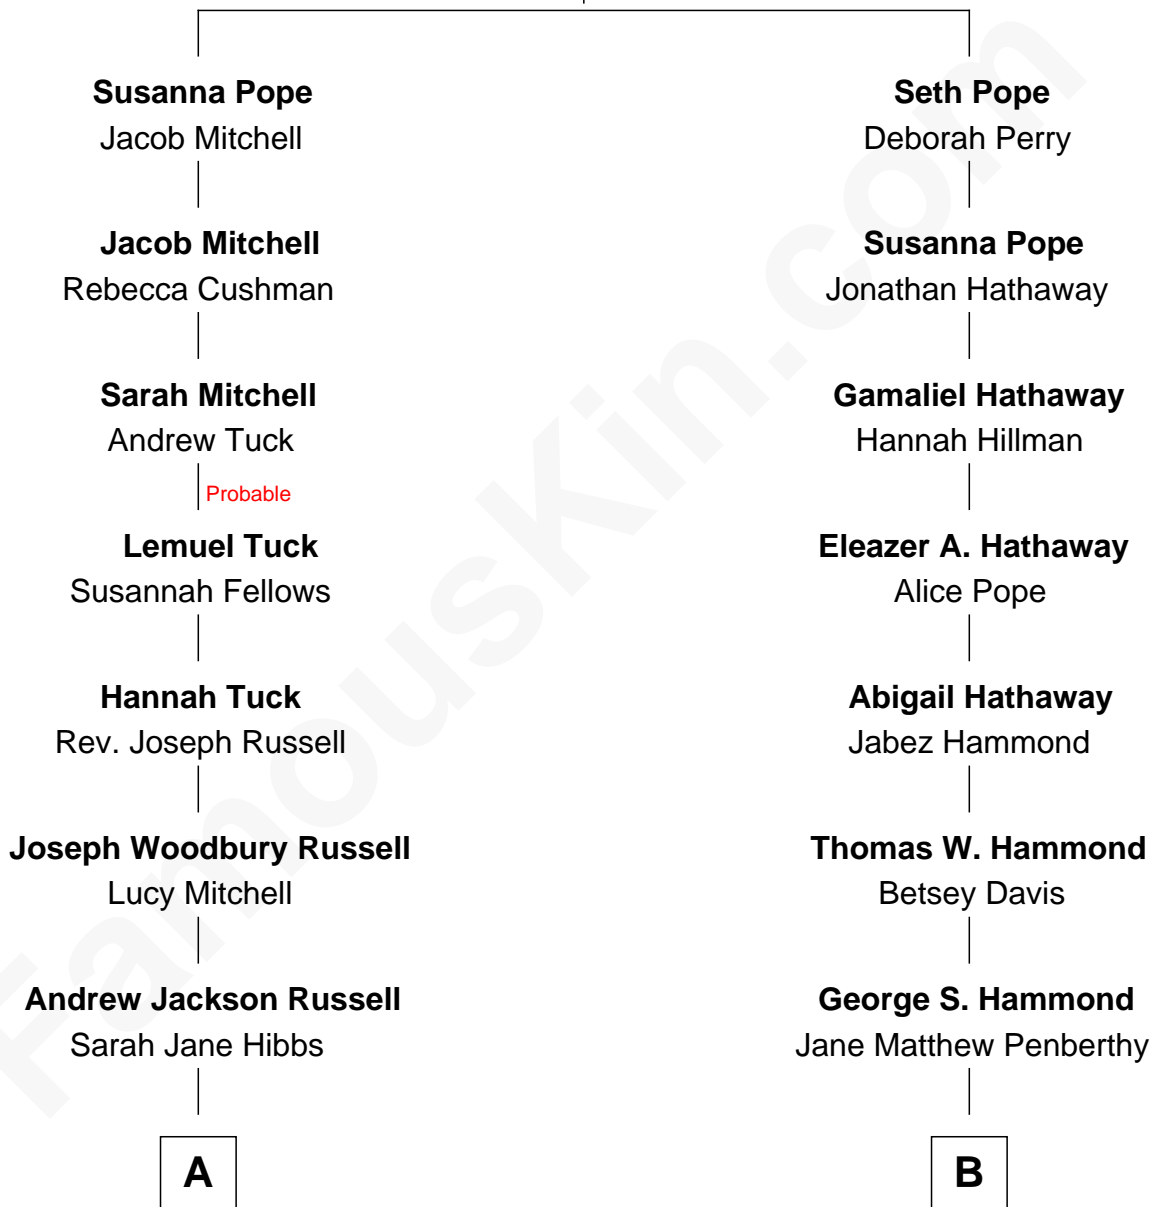

FamousKin.com

Relationship Chart of

Charlie Munger

Vice-Chairman of Berkshire Hathaway

9th cousin 1 time removed of

Mark Isham

Musician, Film Composer

Thomas Pope

Sarah Jenny

A

Charles W. Russell
Helen Vienna Ingham

Florence V. Russell
Alfred Case Munger

Charlie Munger
Vice-Chairman of Berkshire Hathaway

B

Walter Ford Hammond
Hattie Martha Child

Harold Child Hammond
Helen Maurine Blair