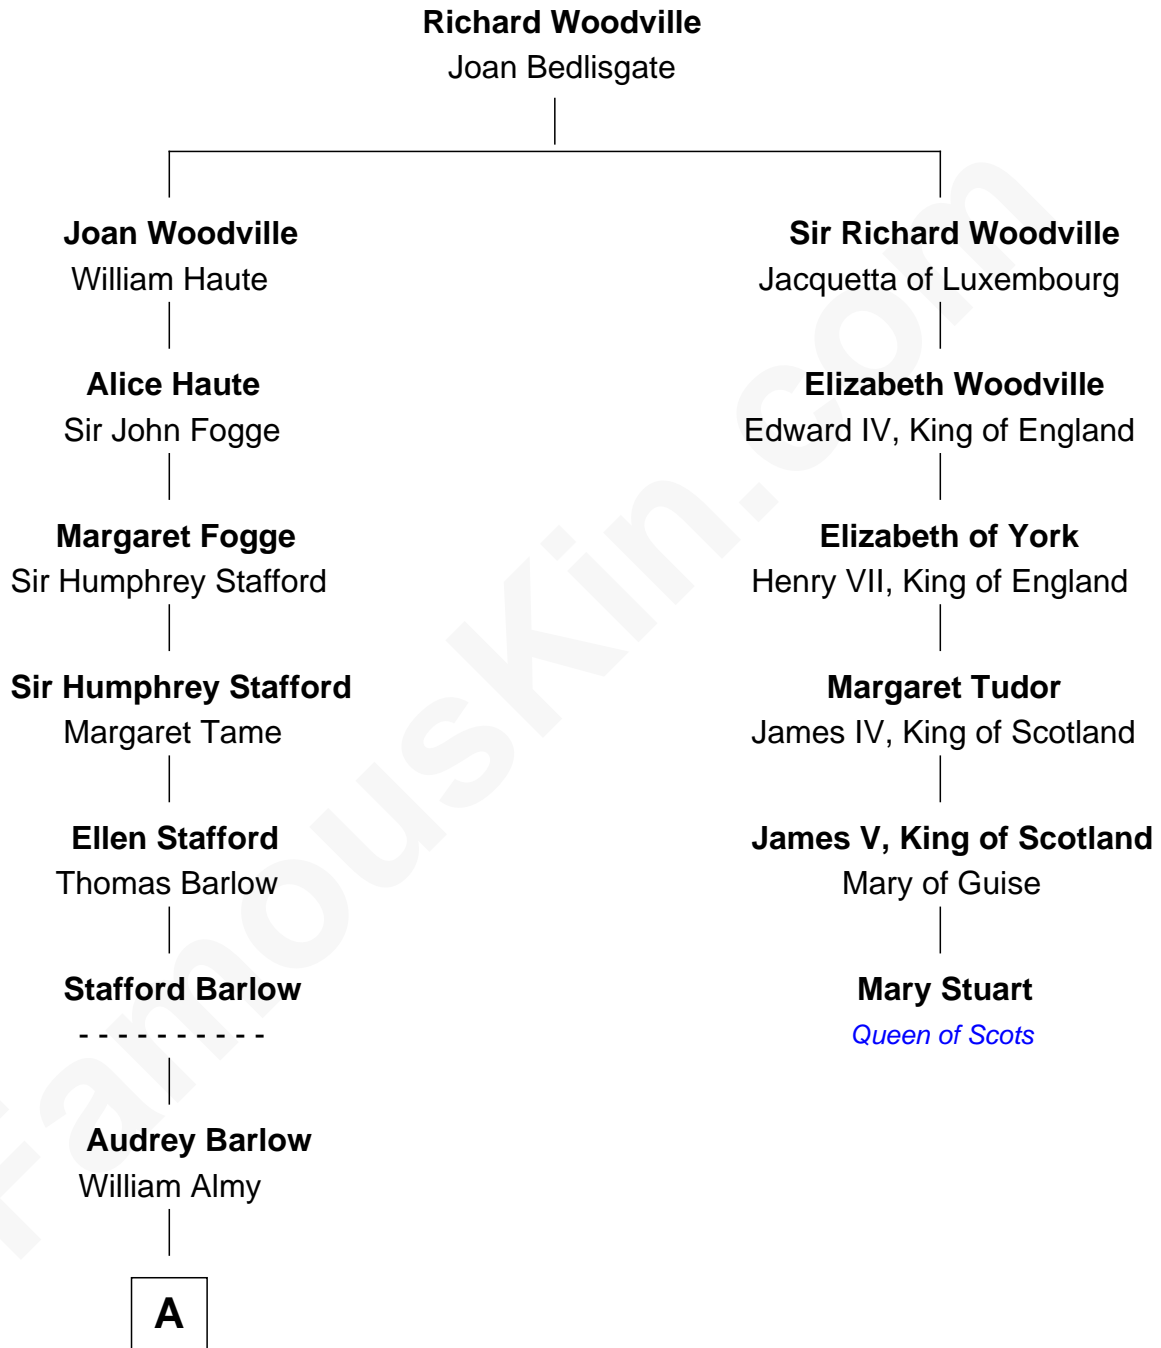

## Relationship Chart of

### Charlie Munger

Vice-Chairman of Berkshire Hathaway

5th cousin 12 times removed of

**Mary Stuart**

*Queen of Scots*

**A**

**Annis Almy**  
John Greene

**Philippa Greene**  
Caleb Carr

**Caleb Carr**  
Joanna Slocum

**Caleb Carr**  
Sarah - - - - -

**Eleazer Carr**  
Eleanor Stafford

**Eleazer Carr**  
Hannah Hakes

**Vienna Carr**  
Thomas Arnold Rice

**Caroline A. Rice**  
William H. Ingham