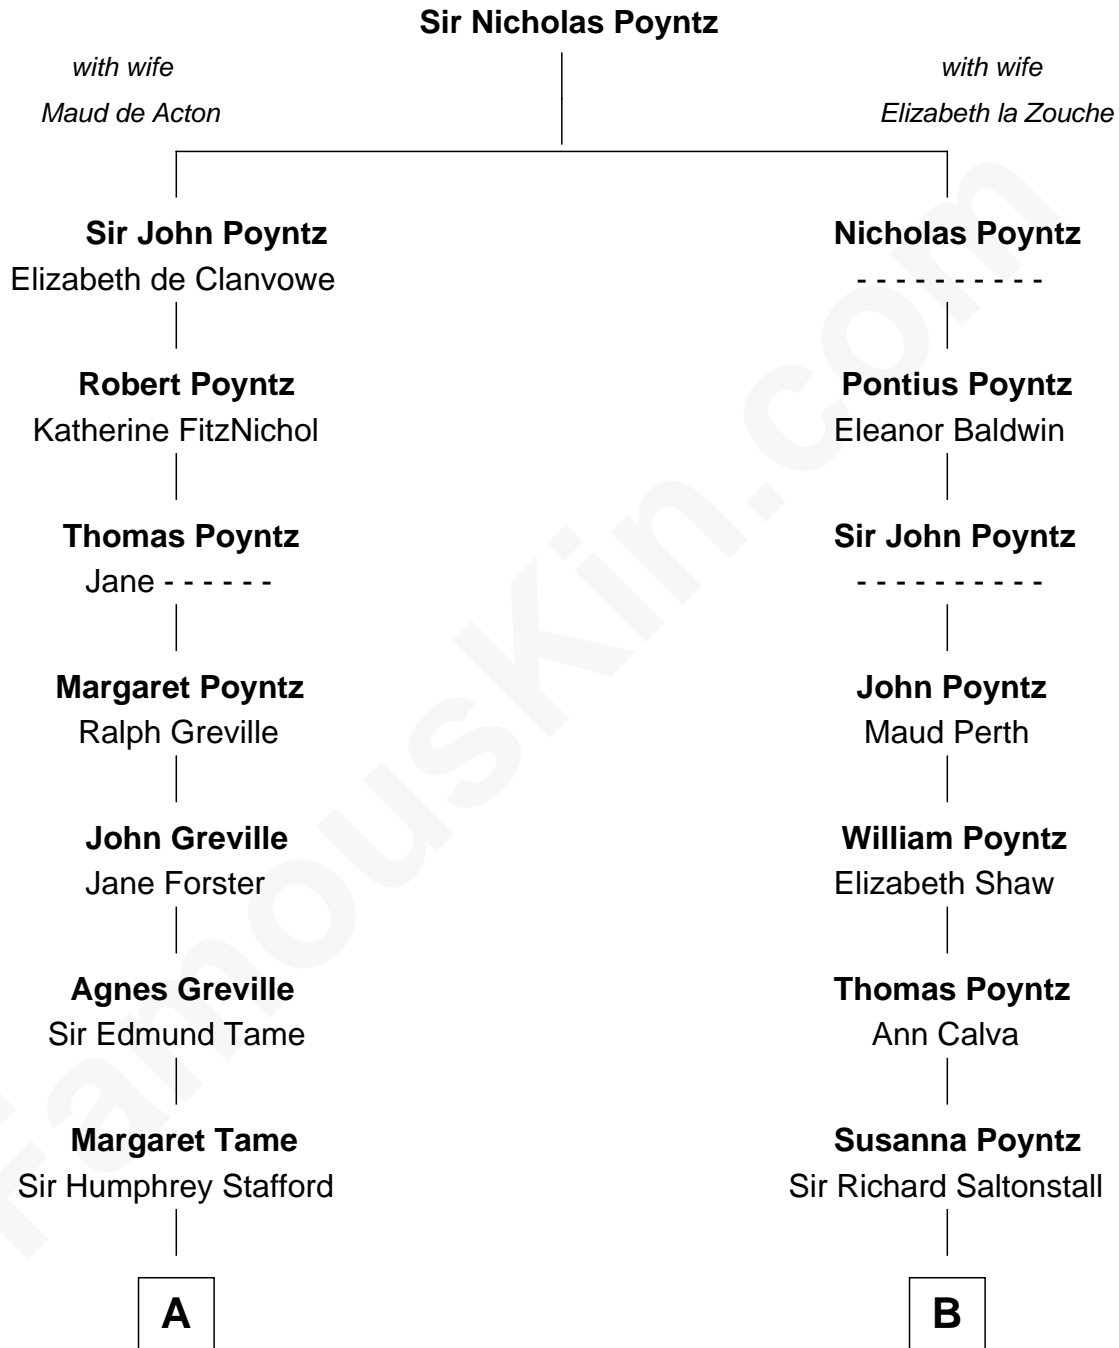

# FamousKin.com Relationship Chart of

**Charlie Munger**

*Vice-Chairman of Berkshire Hathaway*

19th cousin 1 time removed of

**Truman Capote**

*Author of In Cold Blood*

**C**

**Caroline A. Rice**  
William H. Ingham

**Helen Vienna Ingham**  
Charles W. Russell

**Florence V. Russell**  
Alfred Case Munger

**Charlie Munger**  
*Vice-Chairman of Berkshire Hathaway*

**D**

**Mabel Knox**  
Archulus Persons

**Archulus Persons**  
Lillie May Faulk