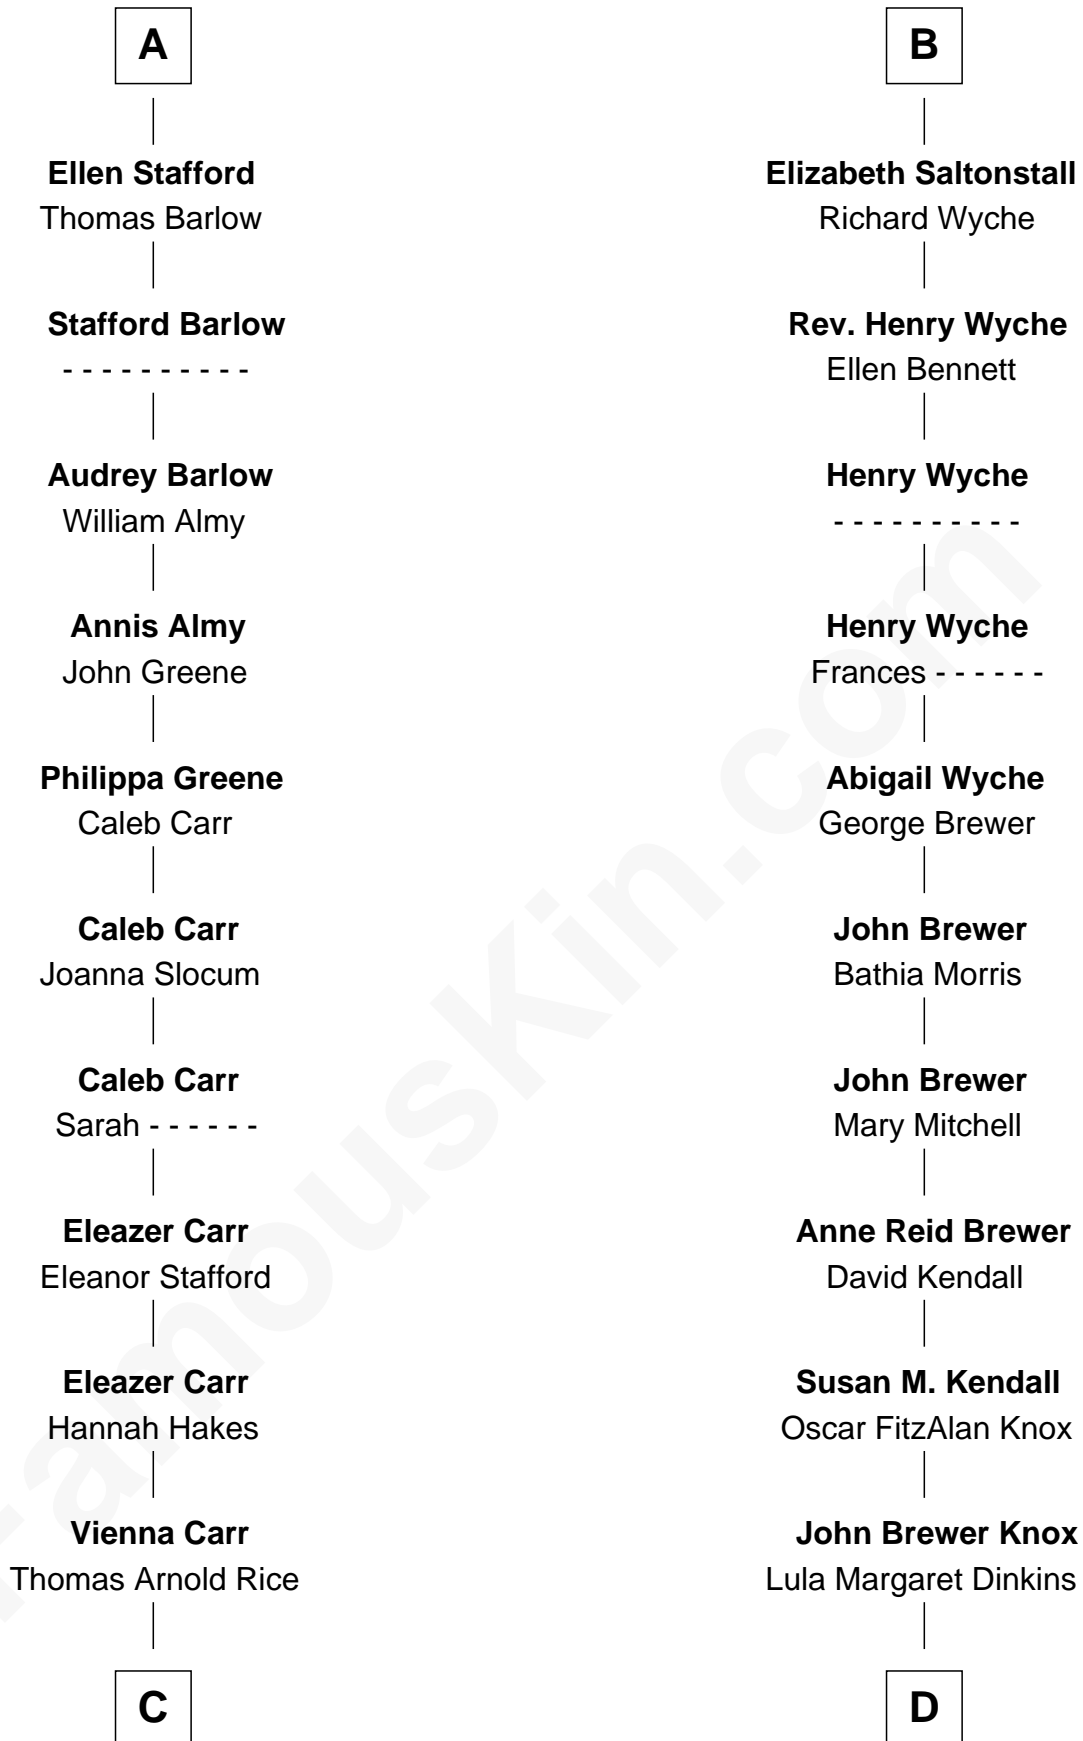

# FamousKin.com Relationship Chart of

**Charlie Munger**

*Vice-Chairman of Berkshire Hathaway*

19th cousin 1 time removed of

**Truman Capote**

*Author of In Cold Blood*

**C**

**Caroline A. Rice**  
William H. Ingham

**Helen Vienna Ingham**  
Charles W. Russell

**Florence V. Russell**  
Alfred Case Munger

**Charlie Munger**  
*Vice-Chairman of Berkshire Hathaway*

**D**

**Mabel Knox**  
Archulus Persons

**Archulus Persons**  
Lillie May Faulk