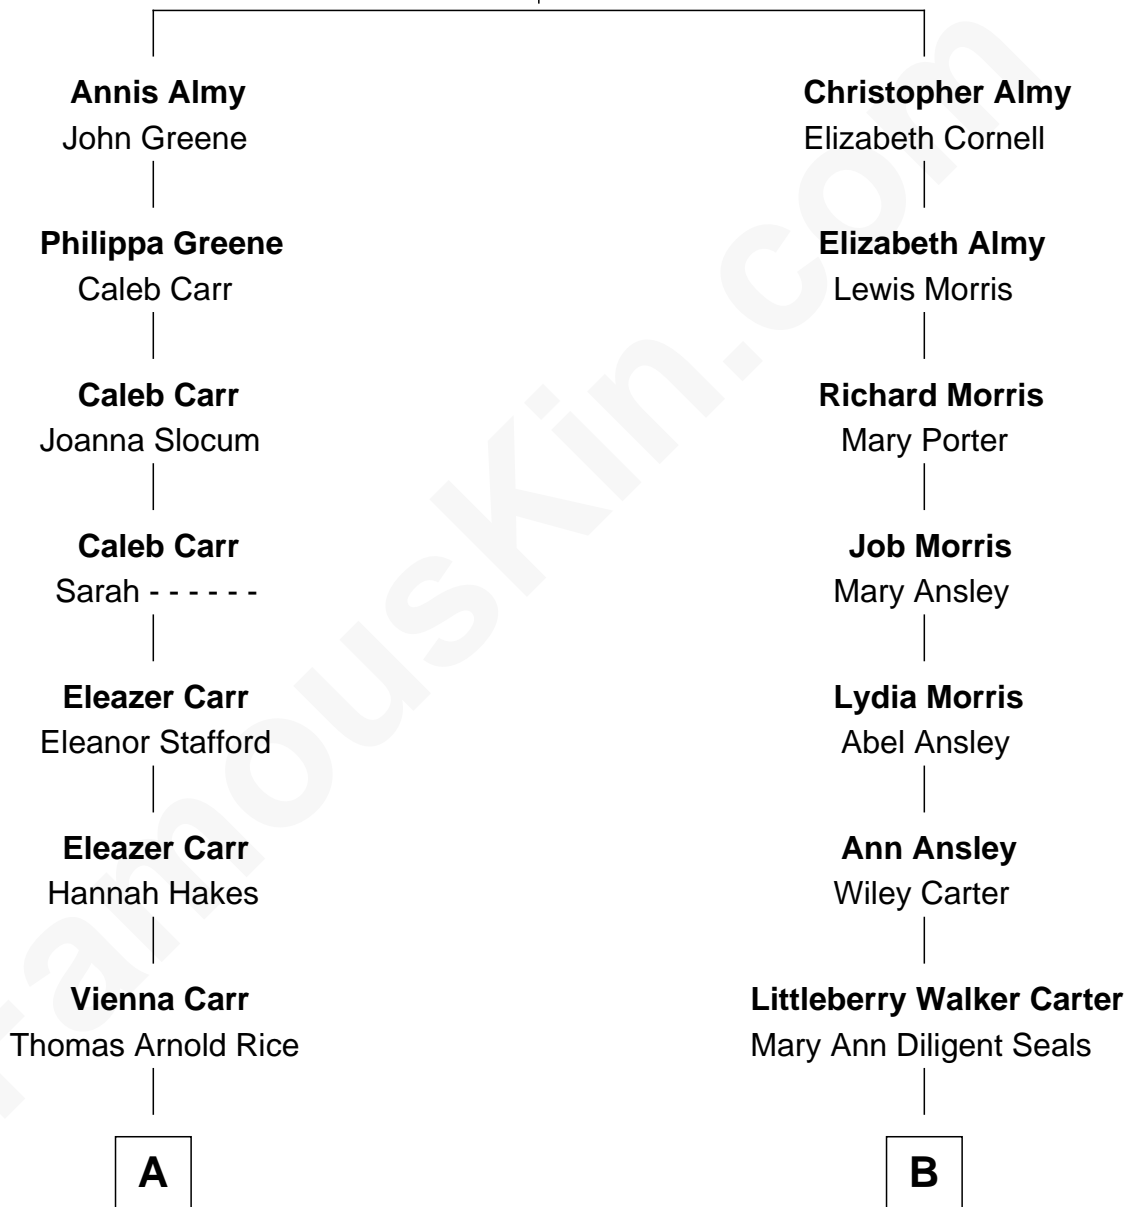

FamousKin.com

Relationship Chart of

Charlie Munger

Vice-Chairman of Berkshire Hathaway

9th cousin 1 time removed of

Jimmy Carter
39th U.S. President

William Almy
Audrey Barlow

A

Caroline A. Rice
William H. Ingham

Helen Vienna Ingham
Charles W. Russell

Florence V. Russell
Alfred Case Munger

Charlie Munger
Vice-Chairman of Berkshire Hathaway

B

William Archibald Carter
Nina Pratt

Earl Carter
Lillian Gordy

Jimmy Carter
39th U.S. President