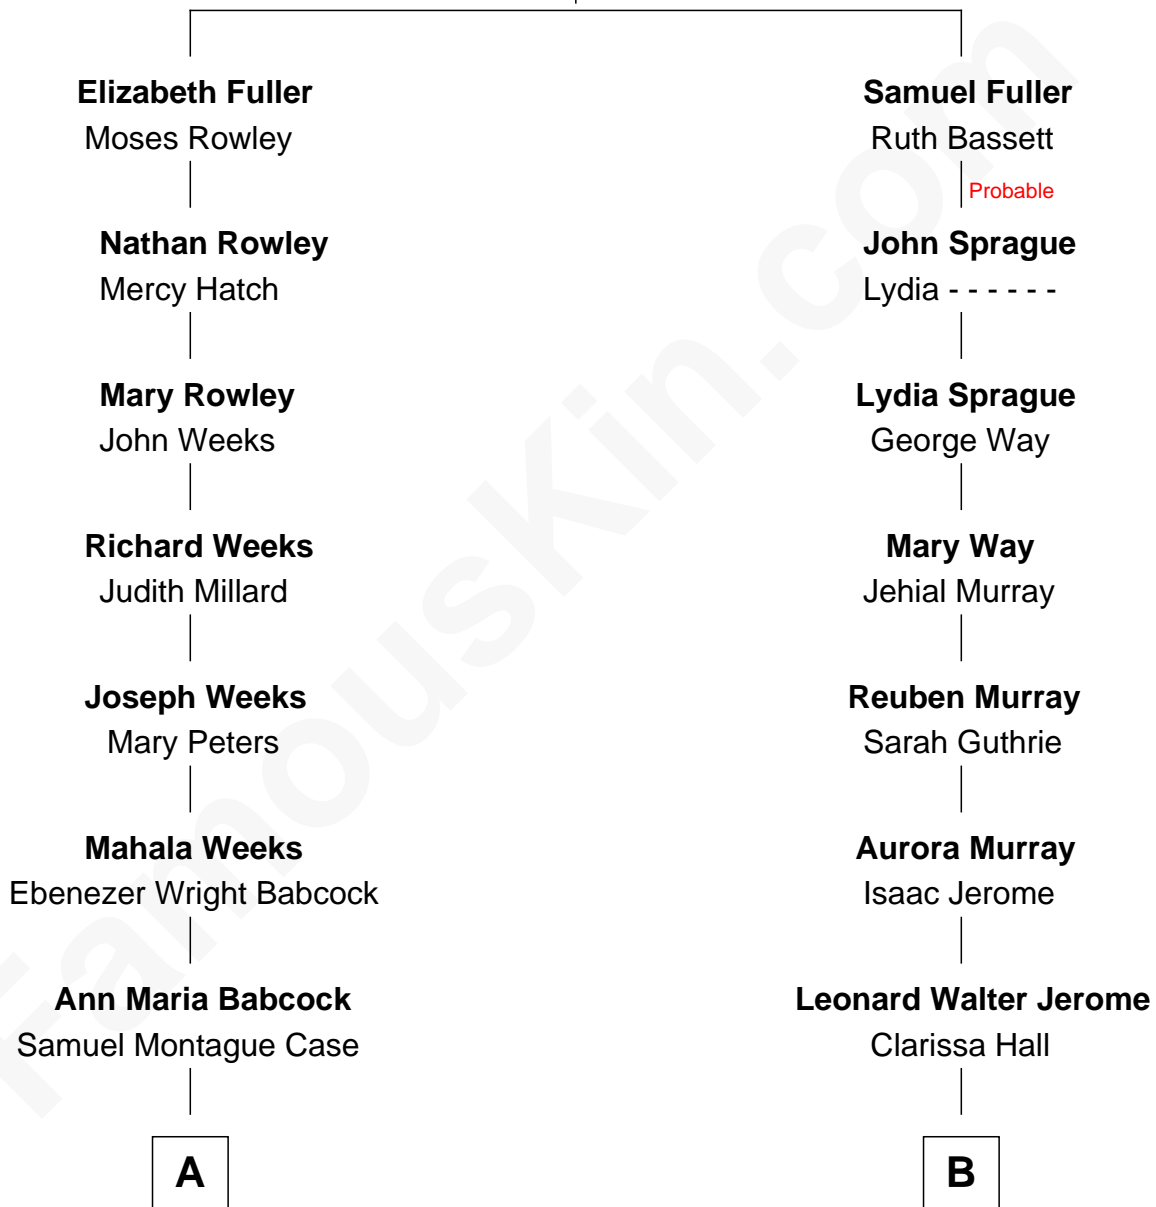

## Relationship Chart of

### Charlie Munger

*Vice-Chairman of Berkshire Hathaway*

8th cousin 1 time removed of

### Sir Winston Churchill

*Prime Minister of the United Kingdom*

**Dr. Matthew Fuller**  
Frances Hunsden

**A**

**Carrie A. Case**  
Thomas Charles Munger

**Alfred Case Munger**  
Florence V. Russell

**Charlie Munger**  
*Vice-Chairman of Berkshire Hathaway*