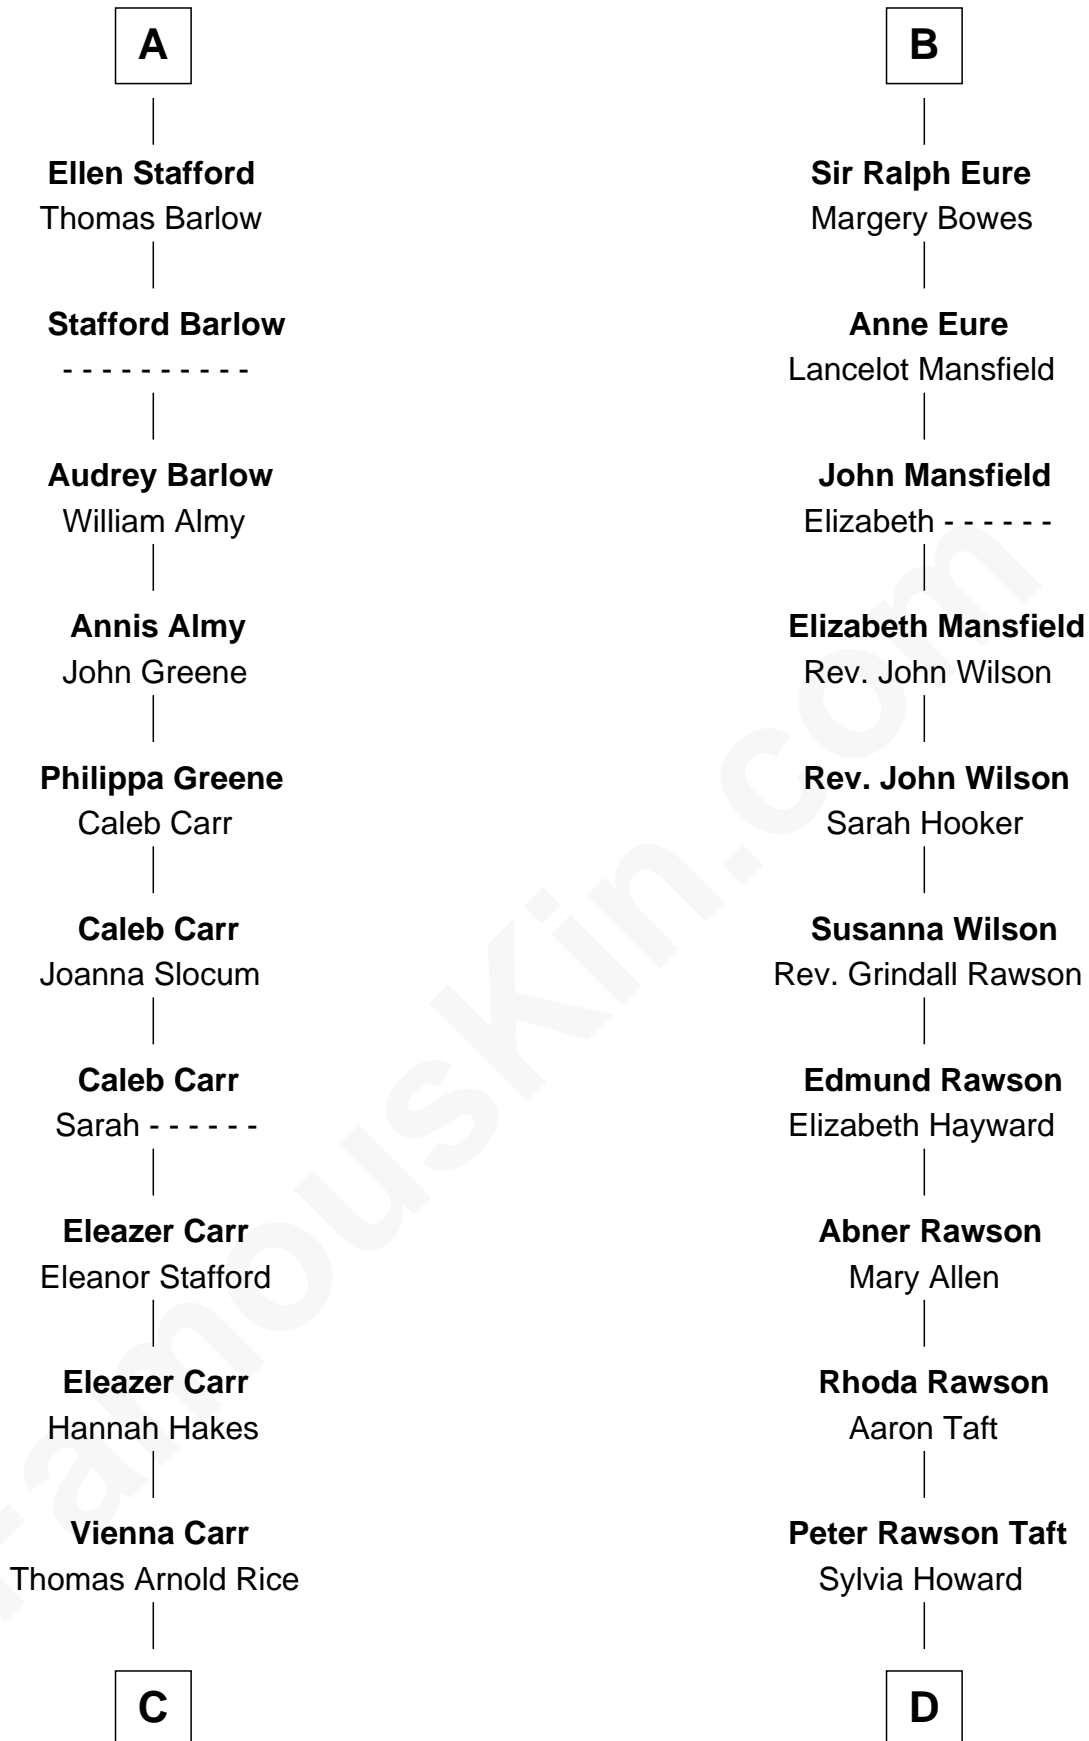

FamousKin.com

Relationship Chart of

Charlie Munger

Vice-Chairman of Berkshire Hathaway

18th cousin 2 times removed of

William Howard Taft

27th U.S. President

C

Caroline A. Rice
William H. Ingham

Helen Vienna Ingham
Charles W. Russell

Florence V. Russell
Alfred Case Munger

Charlie Munger
Vice-Chairman of Berkshire Hathaway

D

Alphonso Taft
Louisa Maria Torrey

William Howard Taft
27th U.S. President