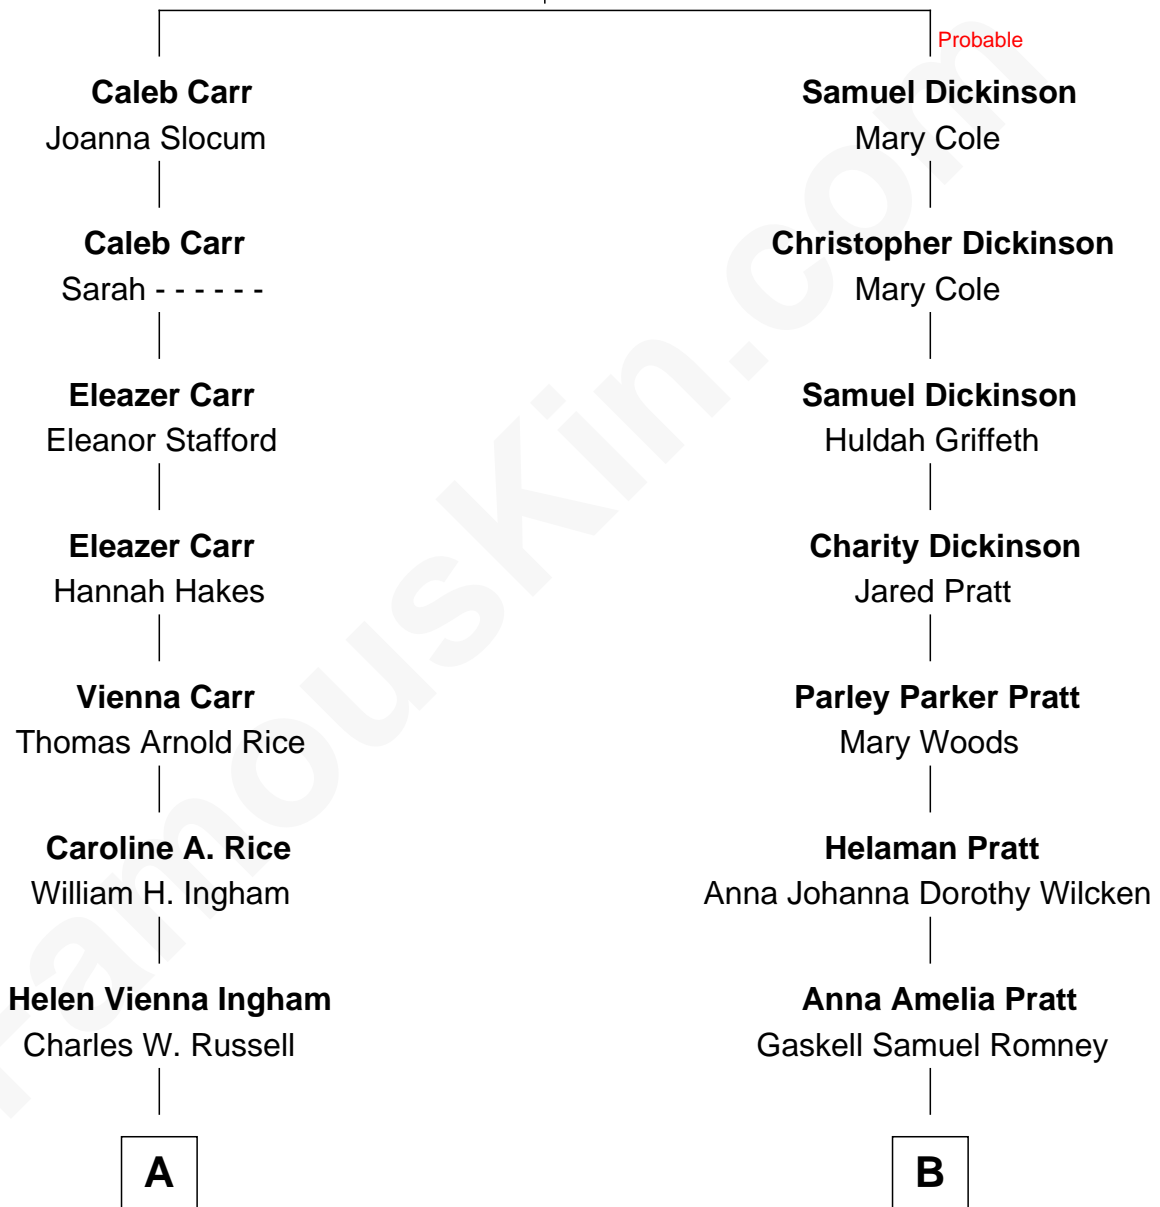

FamousKin.com Relationship Chart of

Charlie Munger

Vice-Chairman of Berkshire Hathaway

8th cousin of

Mitt Romney

70th Governor of Massachusetts

Philippa Greene

*with husband
Caleb Carr*

*with husband
Charles Dickinson*

A

Florence V. Russell

Alfred Case Munger

Charlie Munger

Vice-Chairman of Berkshire Hathaway

B

George Wilcken Romney

Lenore Emily LaFount

Mitt Romney

70th Governor of Massachusetts

FamousKin.com