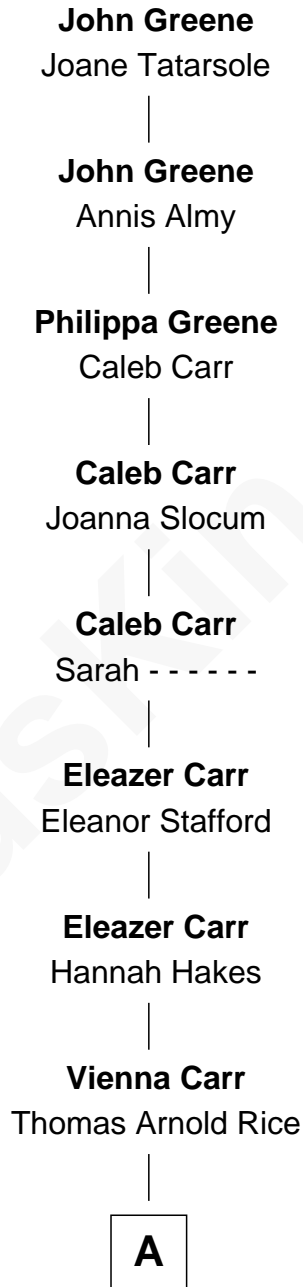

FamousKin.com Relationship Chart of

Charlie Munger

Vice-Chairman of Berkshire Hathaway

9th Great-grandson of

John Greene

(c1594 - c1658/9) James passenger 1635

A

—
Caroline A. Rice
William H. Ingham

—
Helen Vienna Ingham
Charles W. Russell

—
Florence V. Russell
Alfred Case Munger

—
Charlie Munger
Vice-Chairman of Berkshire Hathaway