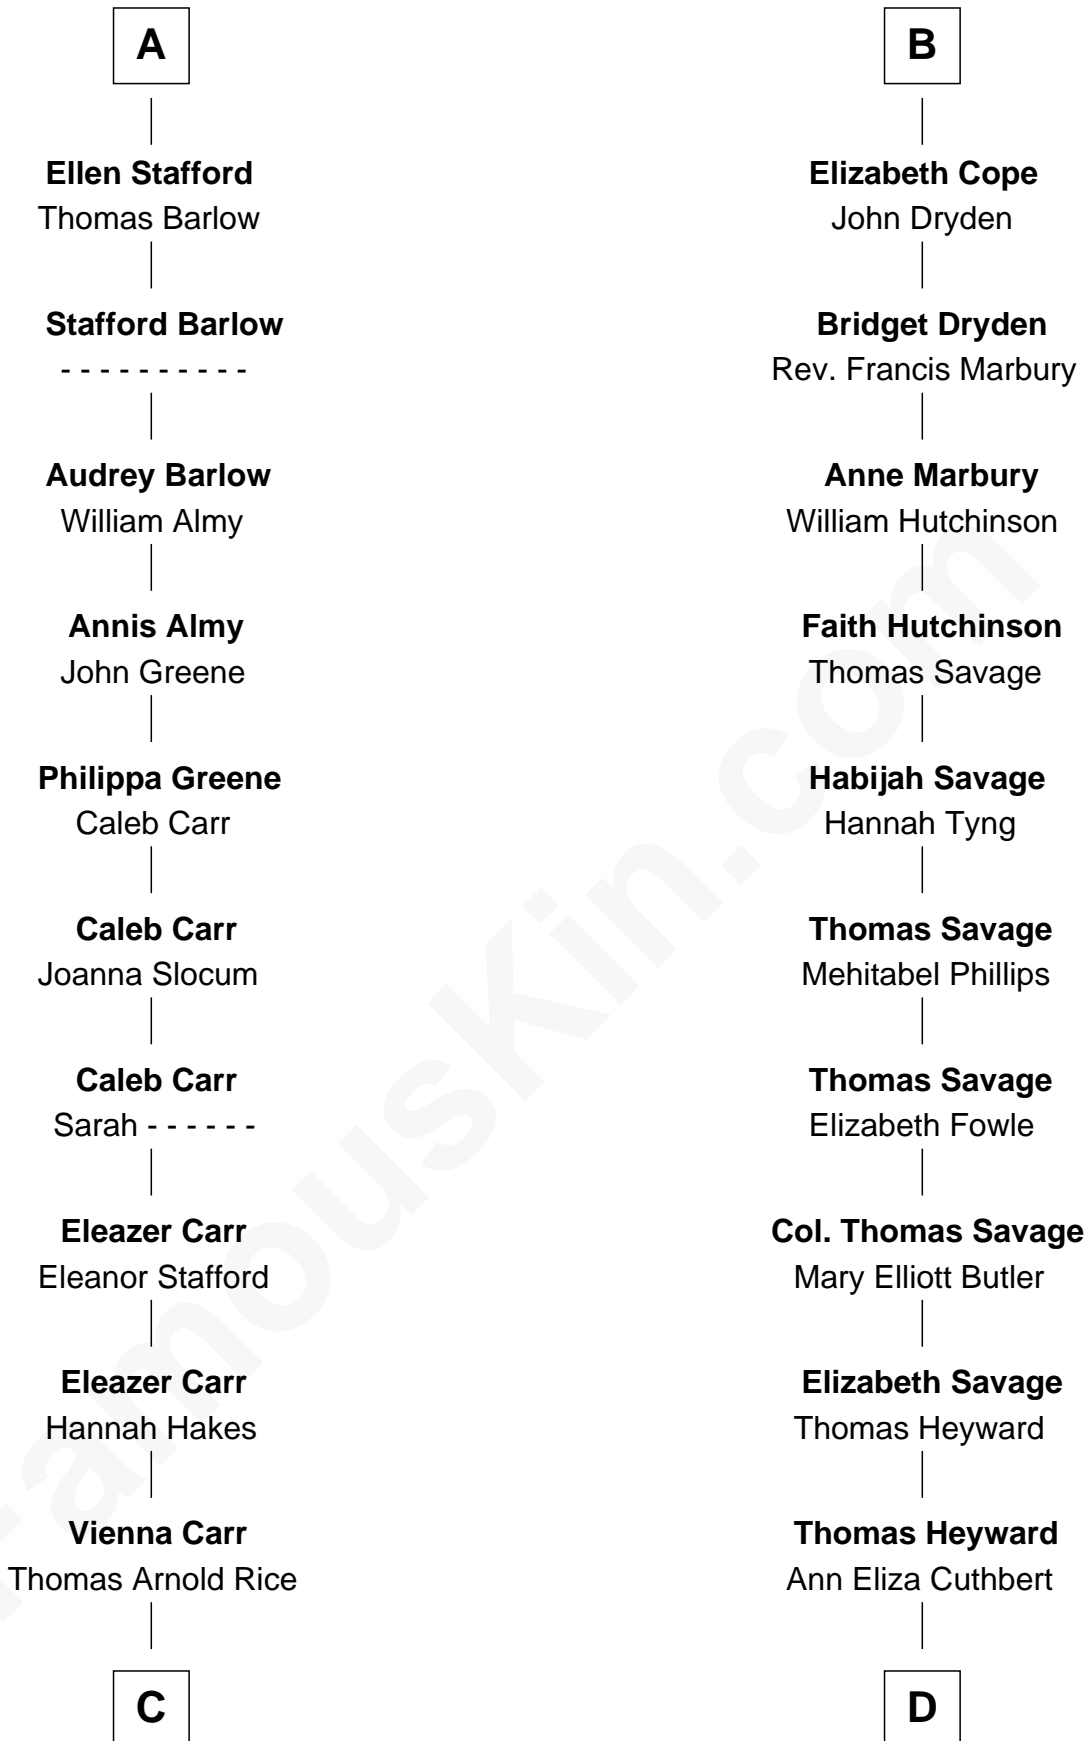

FamousKin.com Relationship Chart of

Charlie Munger

Vice-Chairman of Berkshire Hathaway

20th cousin of

DuBose Heyward

Author of Porgy (Porgy & Bess)

Ralph de Stafford

*with wife
Katherine de Hastang*

Elizabeth de Stafford

John de Ferrers

Robert de Ferrers

Margaret Despencer

Phillippa Ferrers

Sir Thomas Greene

Elizabeth Greene

William Raleigh

Sir Edward Raleigh

Margaret Verney

Sir Edward Raleigh

Anne Chamberlayne

Bridget Raleigh

Sir John Cope

B

C

Caroline A. Rice
William H. Ingham

Helen Vienna Ingham
Charles W. Russell

Florence V. Russell
Alfred Case Munger

Charlie Munger
Vice-Chairman of Berkshire Hathaway

D

Thomas Savage Heyward
Georgianna Hasell