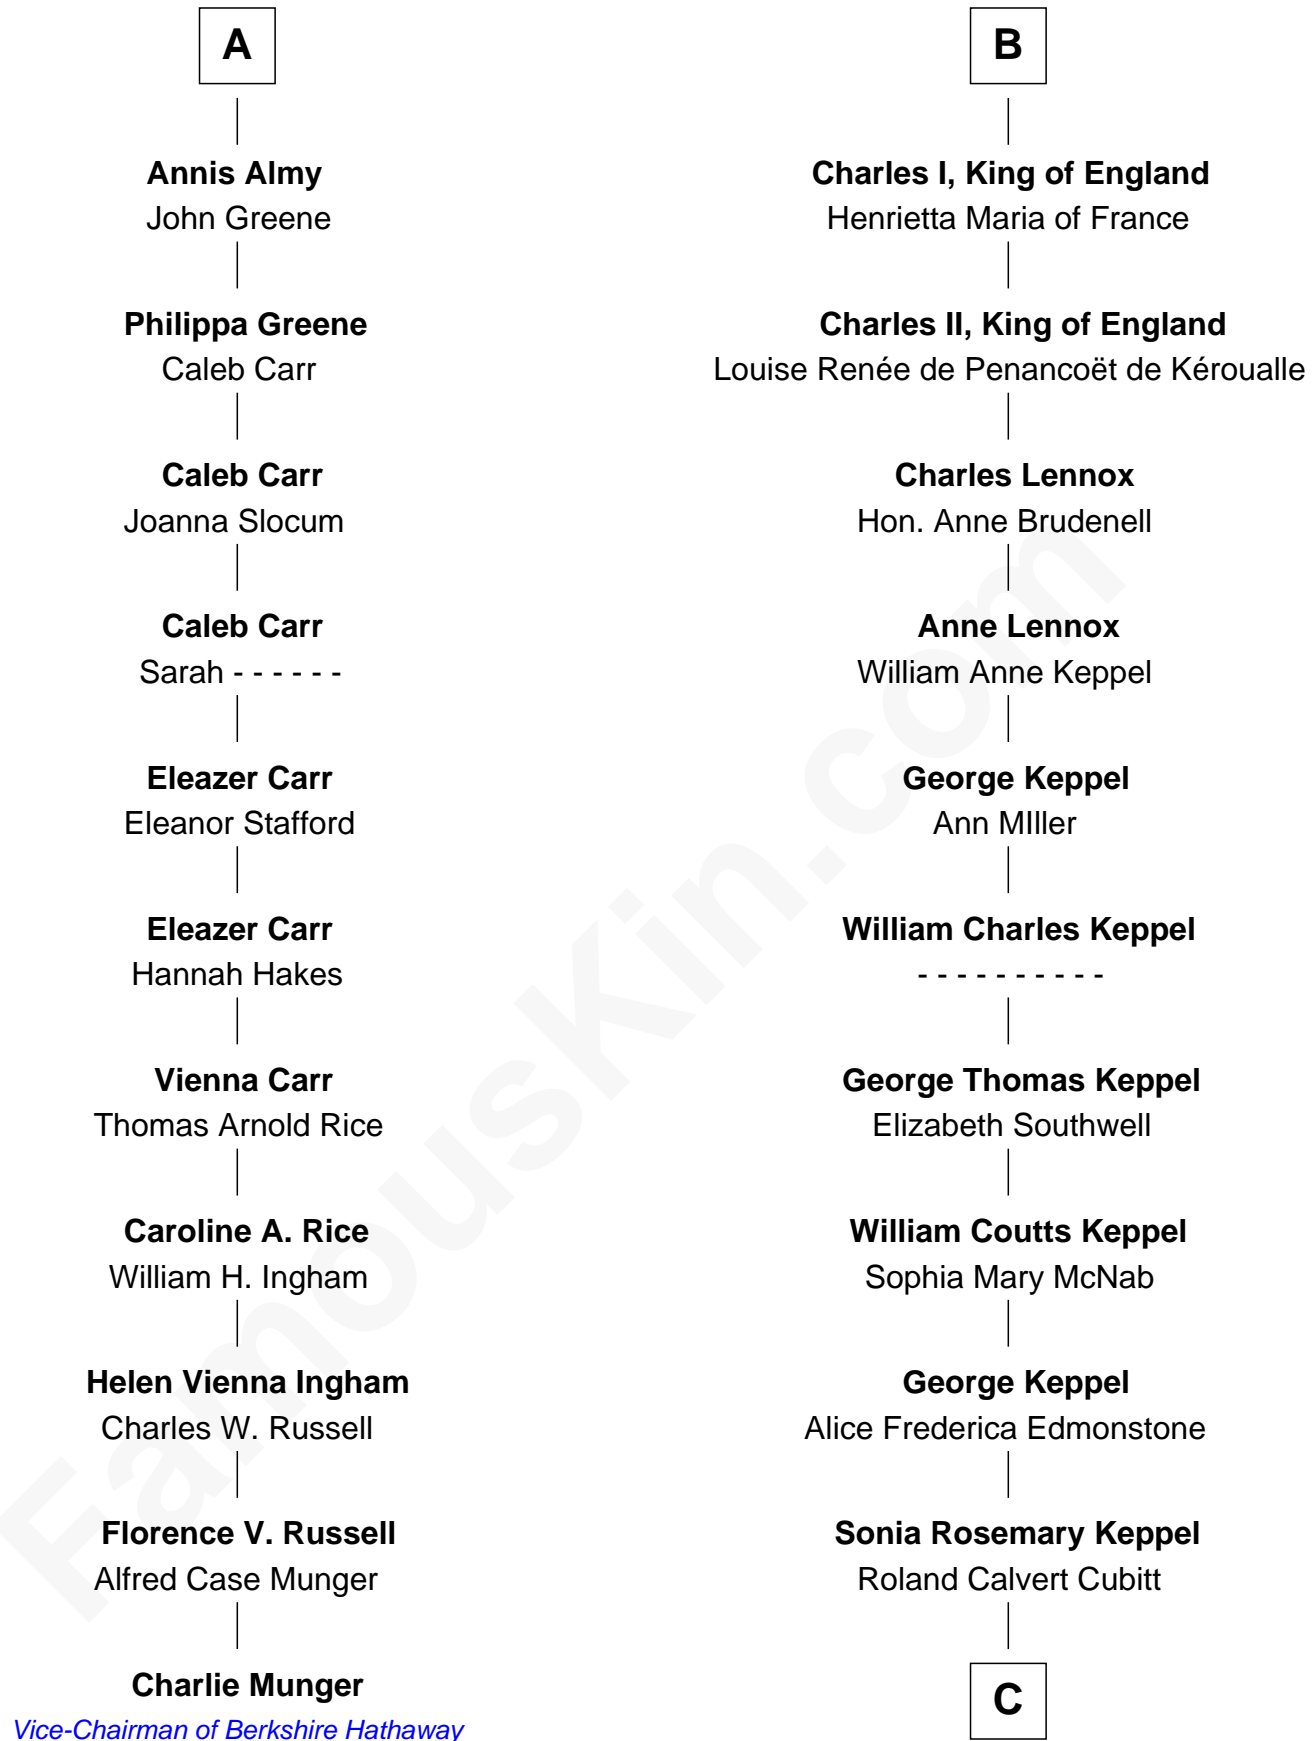

FamousKin.com

Relationship Chart of

Charlie Munger

Vice-Chairman of Berkshire Hathaway

17th cousin 1 time removed of

Camilla Parker Bowles

Queen Consort of the United Kingdom

Richard Woodville

Joan Bedlisgate

C

Rosalind Maud Cubitt
Bruce Middleton Hope Shand

Camilla Parker Bowles
Queen Consort

FamousKin.com