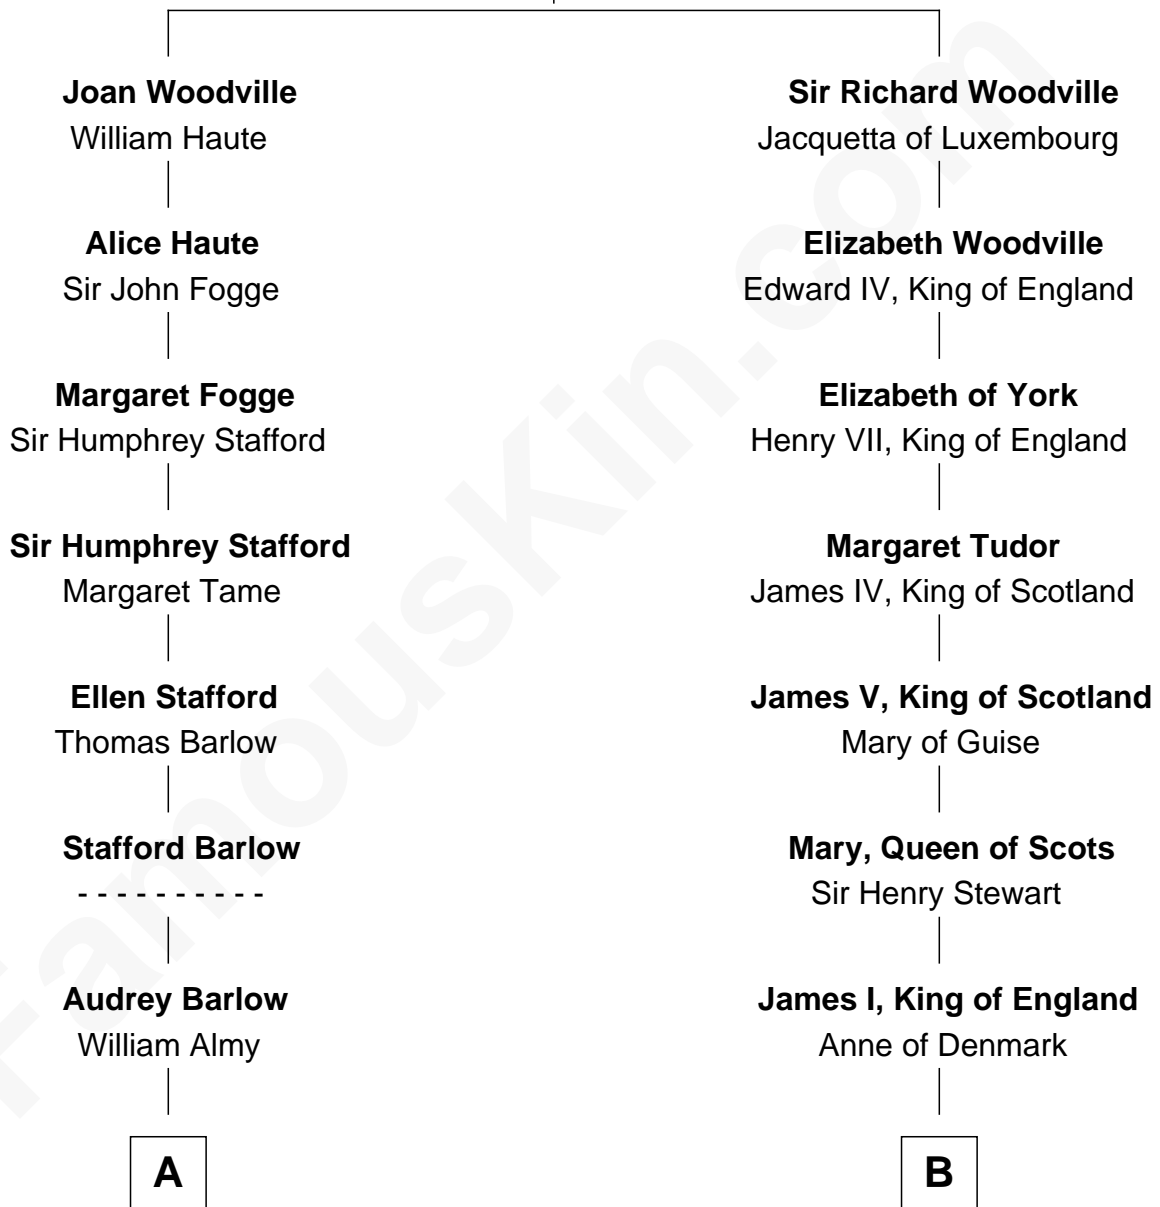

Richard Woodville

Joan Bedlisgate