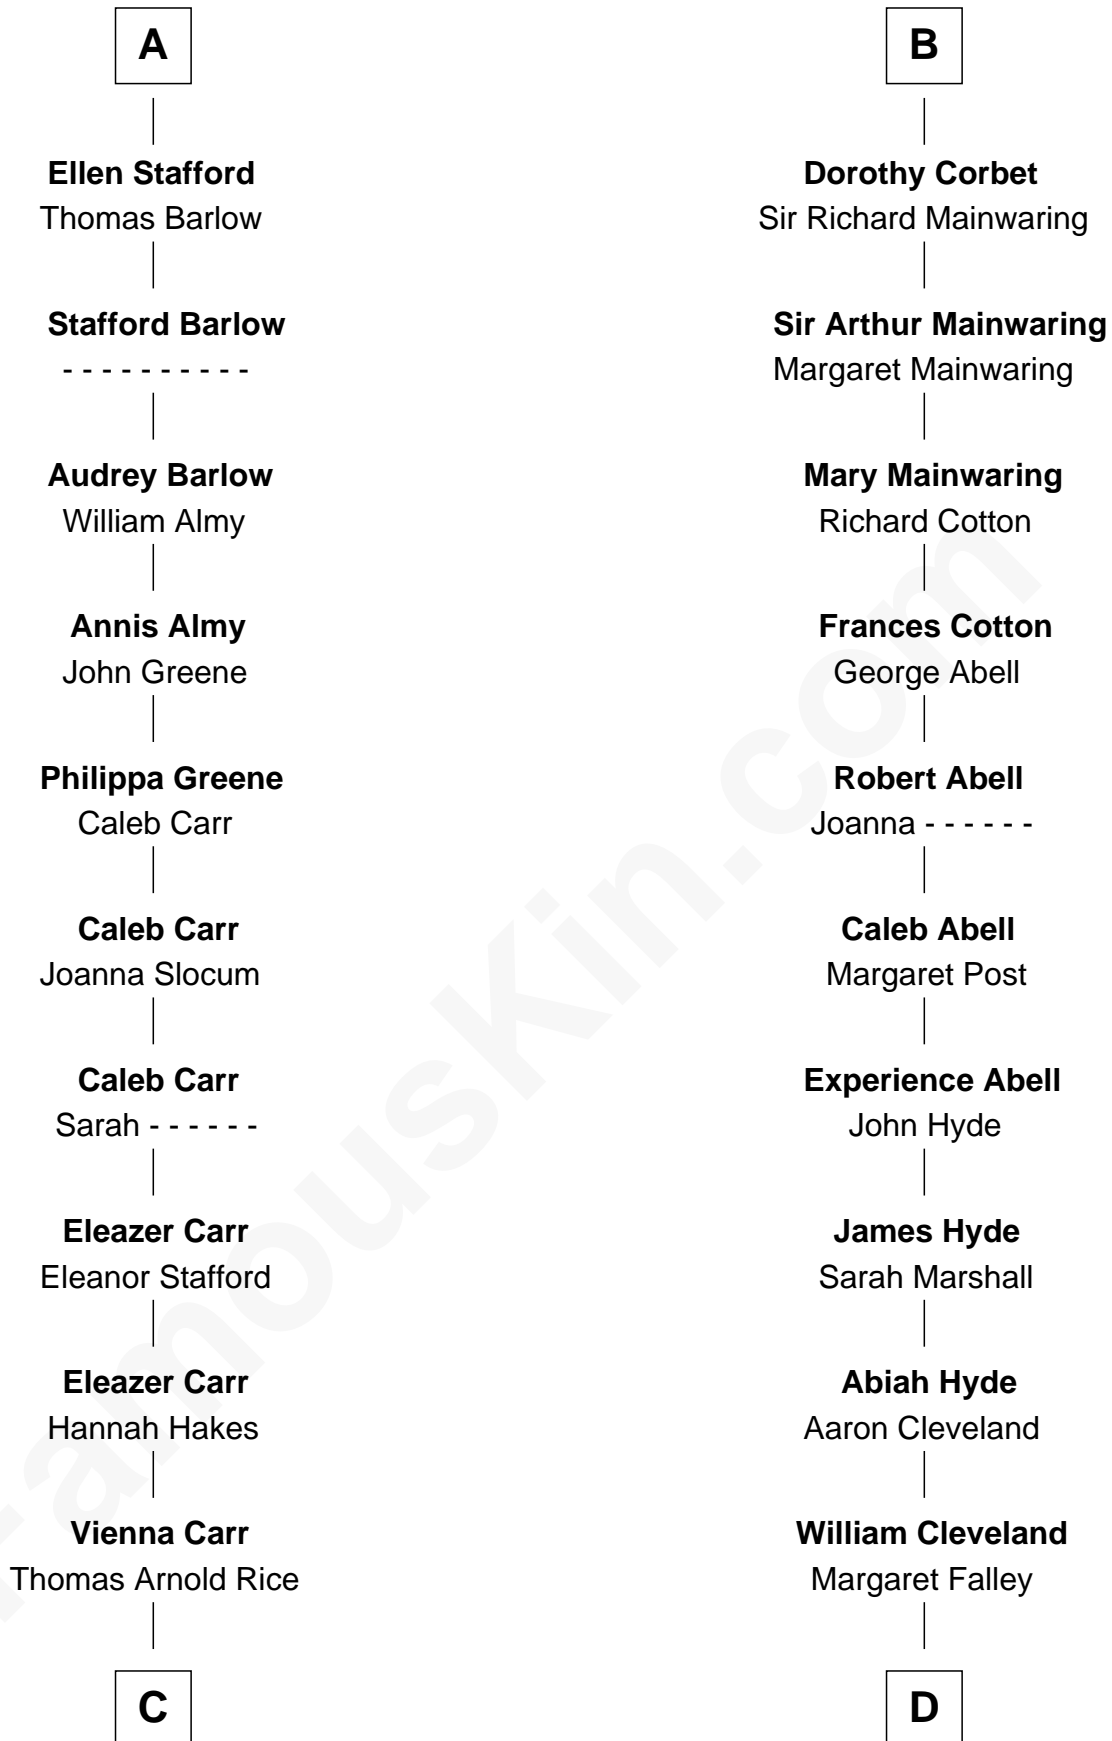

FamousKin.com

Relationship Chart of

Charlie Munger

Vice-Chairman of Berkshire Hathaway

18th cousin 2 times removed of

Grover Cleveland

22nd and 24th U.S. President

C

Caroline A. Rice
William H. Ingham

Helen Vienna Ingham
Charles W. Russell

Florence V. Russell
Alfred Case Munger

Charlie Munger
Vice-Chairman of Berkshire Hathaway

D

Rev. Richard Falley Cleveland
Ann Neal

Grover Cleveland
22nd and 24th U.S. President