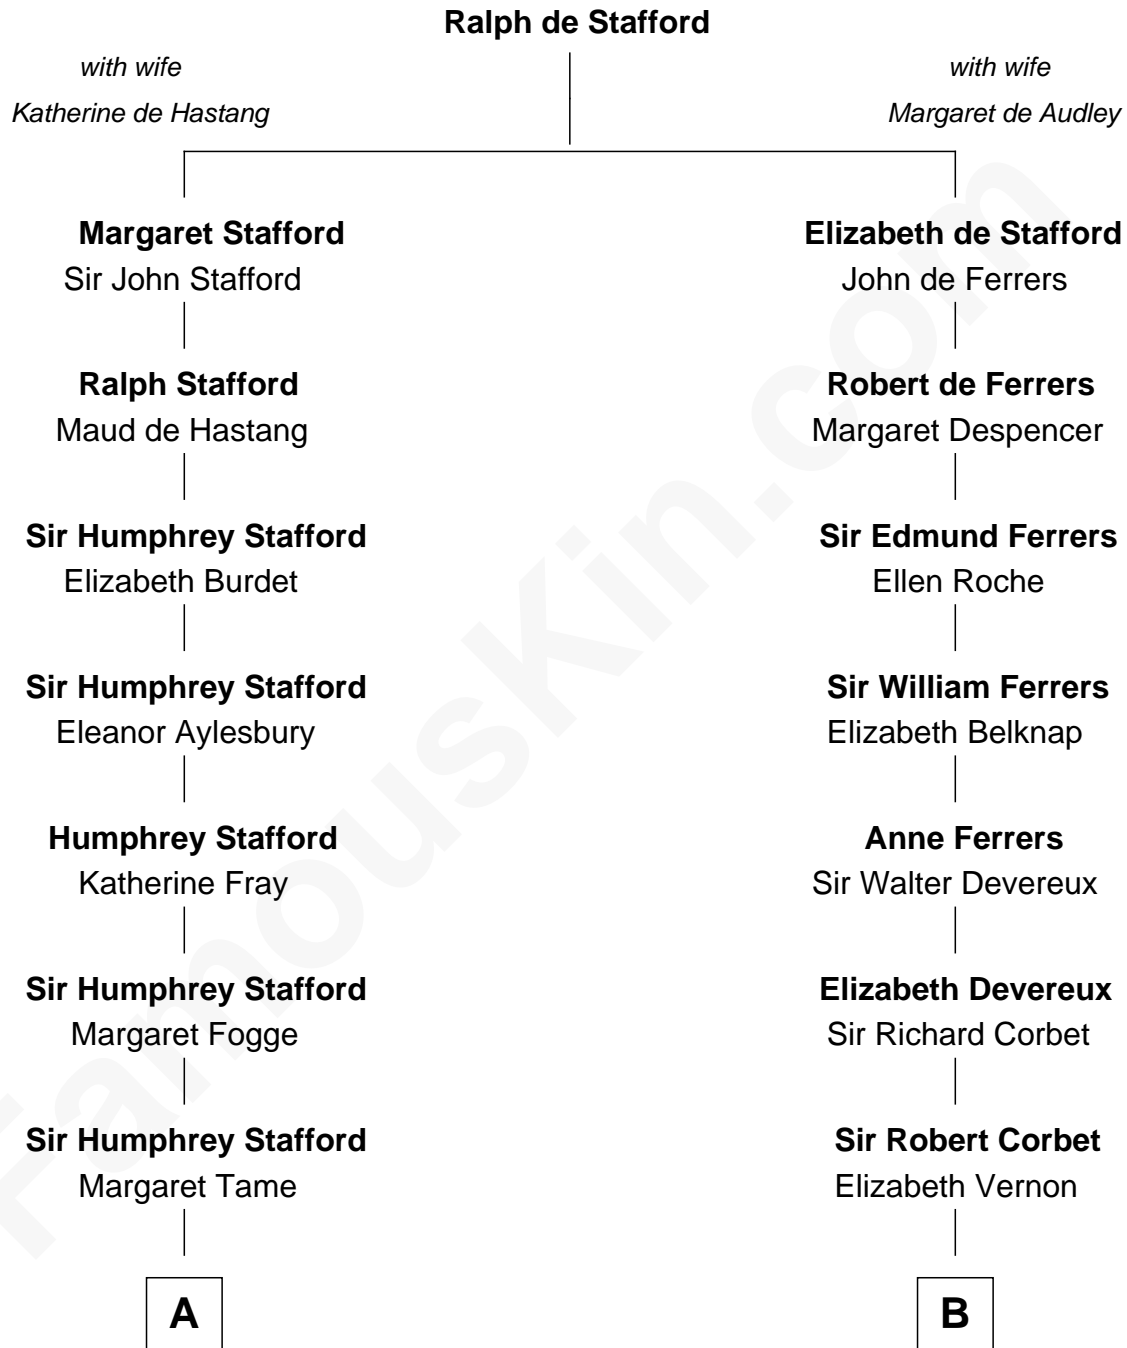

FamousKin.com

Relationship Chart of

Charlie Munger

Vice-Chairman of Berkshire Hathaway

18th cousin 2 times removed of

Grover Cleveland

22nd and 24th U.S. President

C

Caroline A. Rice
William H. Ingham

Helen Vienna Ingham
Charles W. Russell

Florence V. Russell
Alfred Case Munger

Charlie Munger
Vice-Chairman of Berkshire Hathaway

D

Rev. Richard Falley Cleveland
Ann Neal

Grover Cleveland
22nd and 24th U.S. President