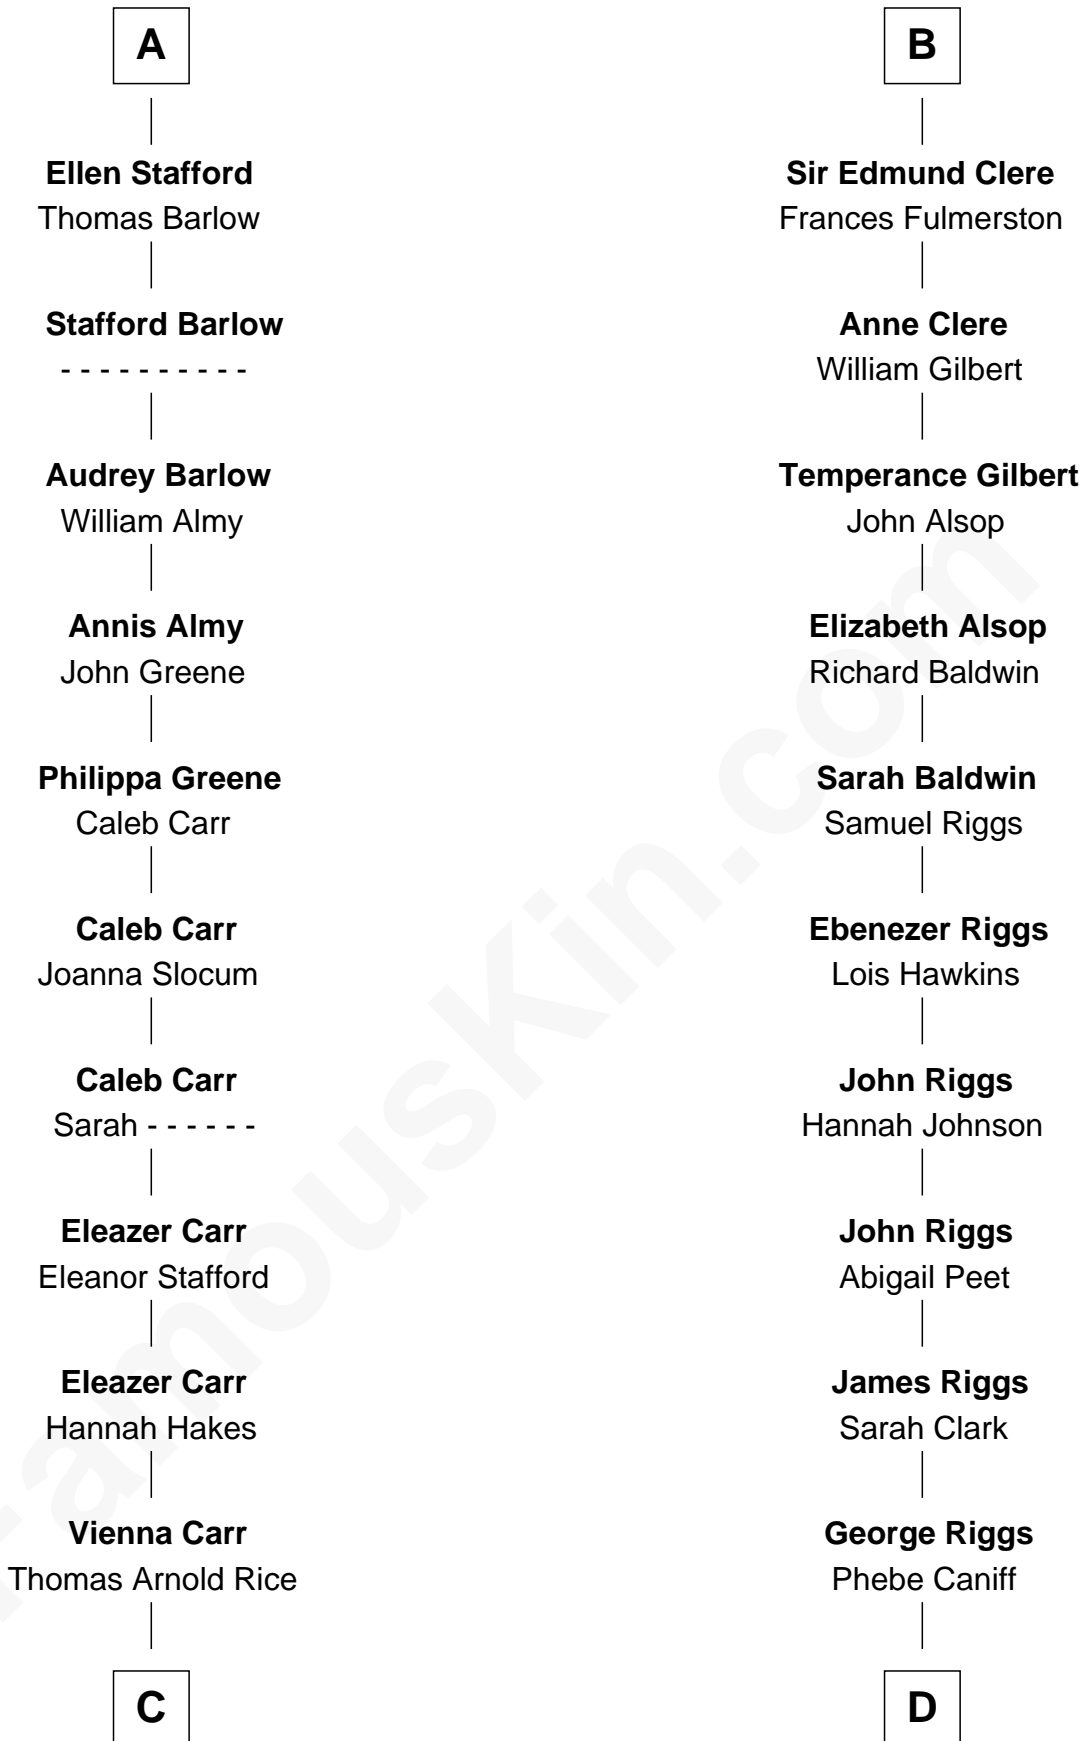

FamousKin.com

Relationship Chart of

Charlie Munger

Vice-Chairman of Berkshire Hathaway

20th cousin of

Mamie (Doud) Eisenhower

First Lady of President Dwight Eisenhower

C

Caroline A. Rice
William H. Ingham

Helen Vienna Ingham
Charles W. Russell

Florence V. Russell
Alfred Case Munger

Charlie Munger
Vice-Chairman of Berkshire Hathaway

D

Maria Riggs
Eli Doud

Royal Houghton Doud
Mary Cornelia Sheldon

John Sheldon Doud
Elivera Mathilda Carlson

Mamie (Doud) Eisenhower
First Lady of Dwight Eisenhower