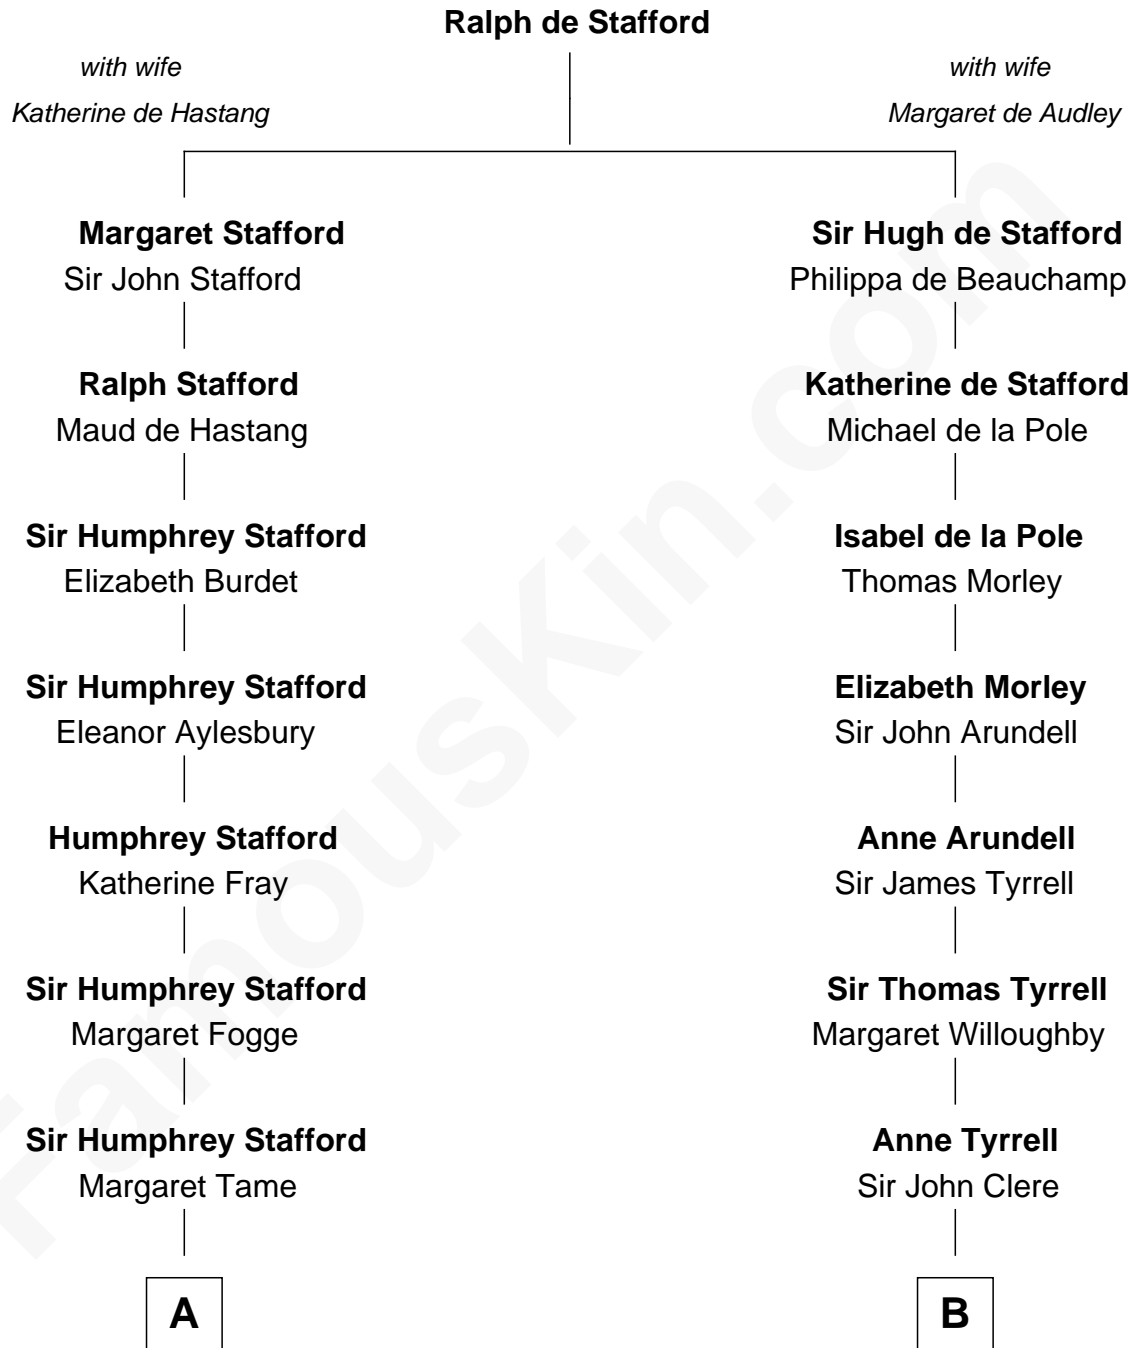

FamousKin.com

Relationship Chart of

Charlie Munger

Vice-Chairman of Berkshire Hathaway

20th cousin of

Mamie (Doud) Eisenhower

First Lady of President Dwight Eisenhower

C

Caroline A. Rice
William H. Ingham

Helen Vienna Ingham
Charles W. Russell

Florence V. Russell
Alfred Case Munger

Charlie Munger
Vice-Chairman of Berkshire Hathaway

D

Maria Riggs
Eli Doud

Royal Houghton Doud
Mary Cornelia Sheldon

John Sheldon Doud
Elivera Mathilda Carlson

Mamie (Doud) Eisenhower
First Lady of Dwight Eisenhower