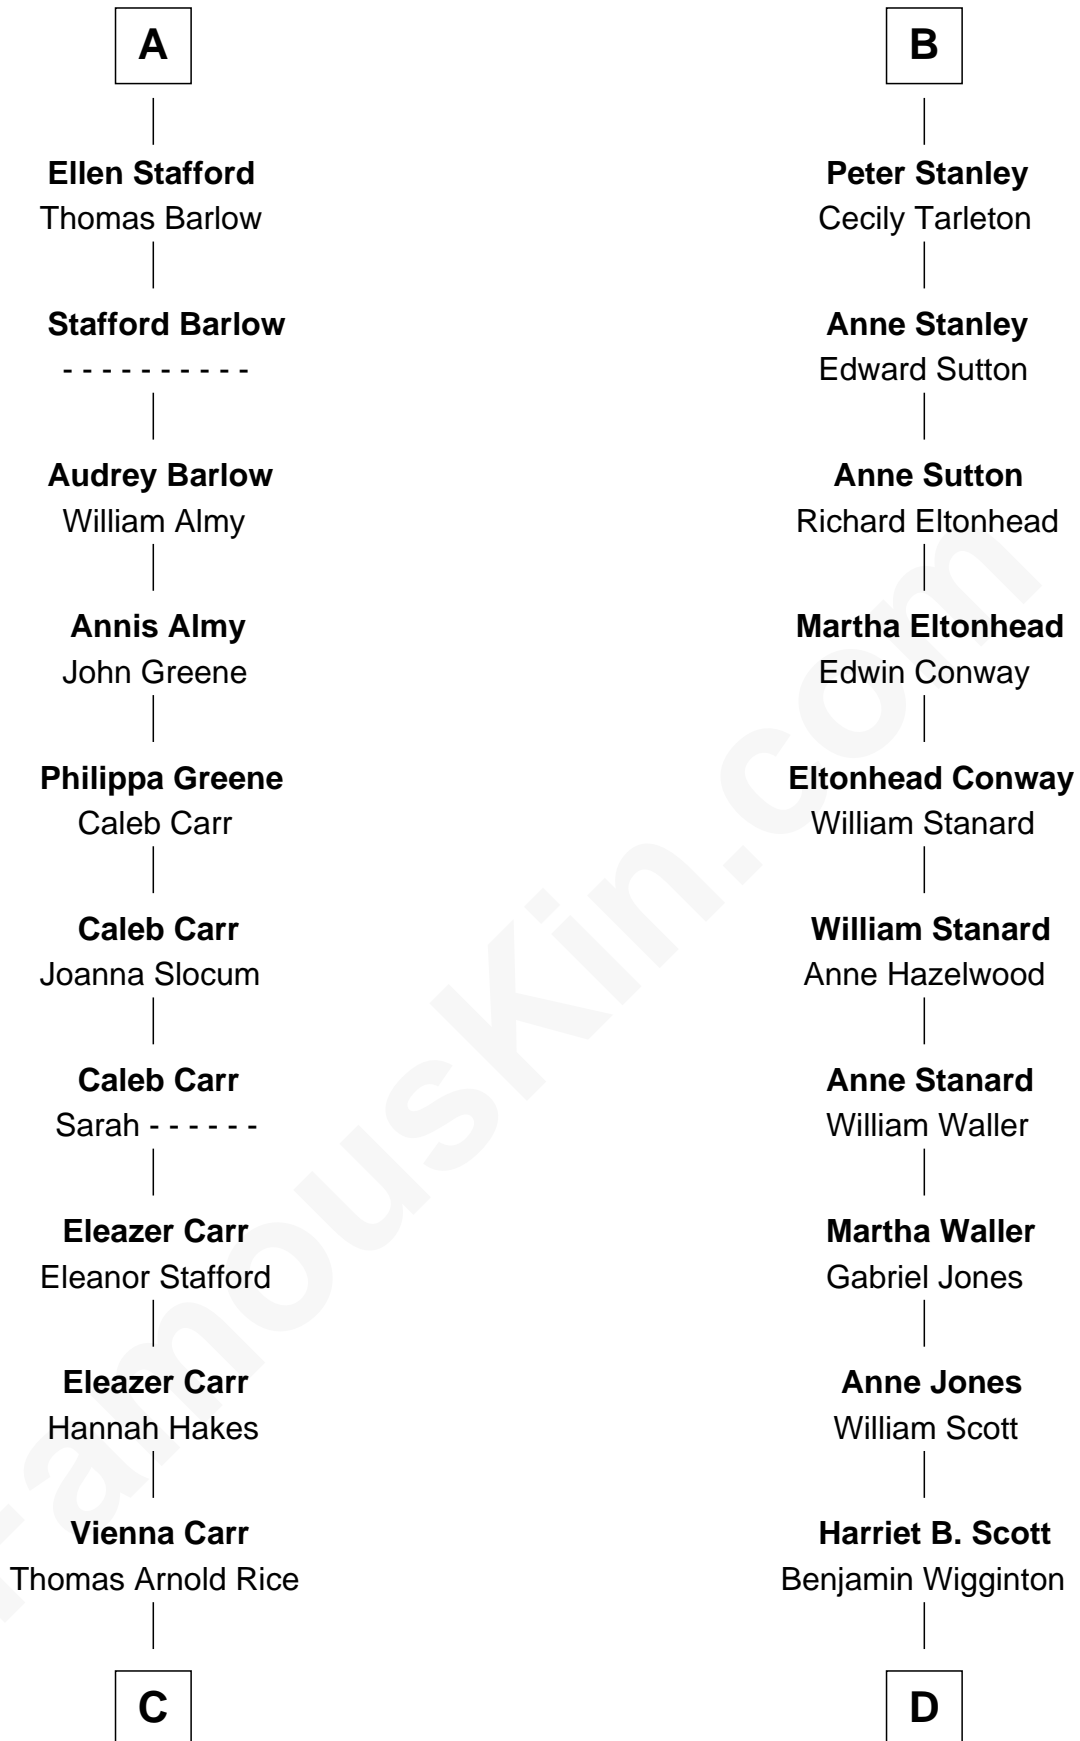

FamousKin.com

Relationship Chart of

Charlie Munger

Vice-Chairman of Berkshire Hathaway

19th cousin 1 time removed of

Edith (Bolling) Wilson

First Lady of President Woodrow Wilson

C

Caroline A. Rice
William H. Ingham

Helen Vienna Ingham
Charles W. Russell

Florence V. Russell
Alfred Case Munger

Charlie Munger
Vice-Chairman of Berkshire Hathaway

D

Anne E. Wigginton
Archibald Bolling

William Holcombe Bolling
Sarah Spiers White

Edith (Bolling) Wilson
First Lady of Woodrow Wilson