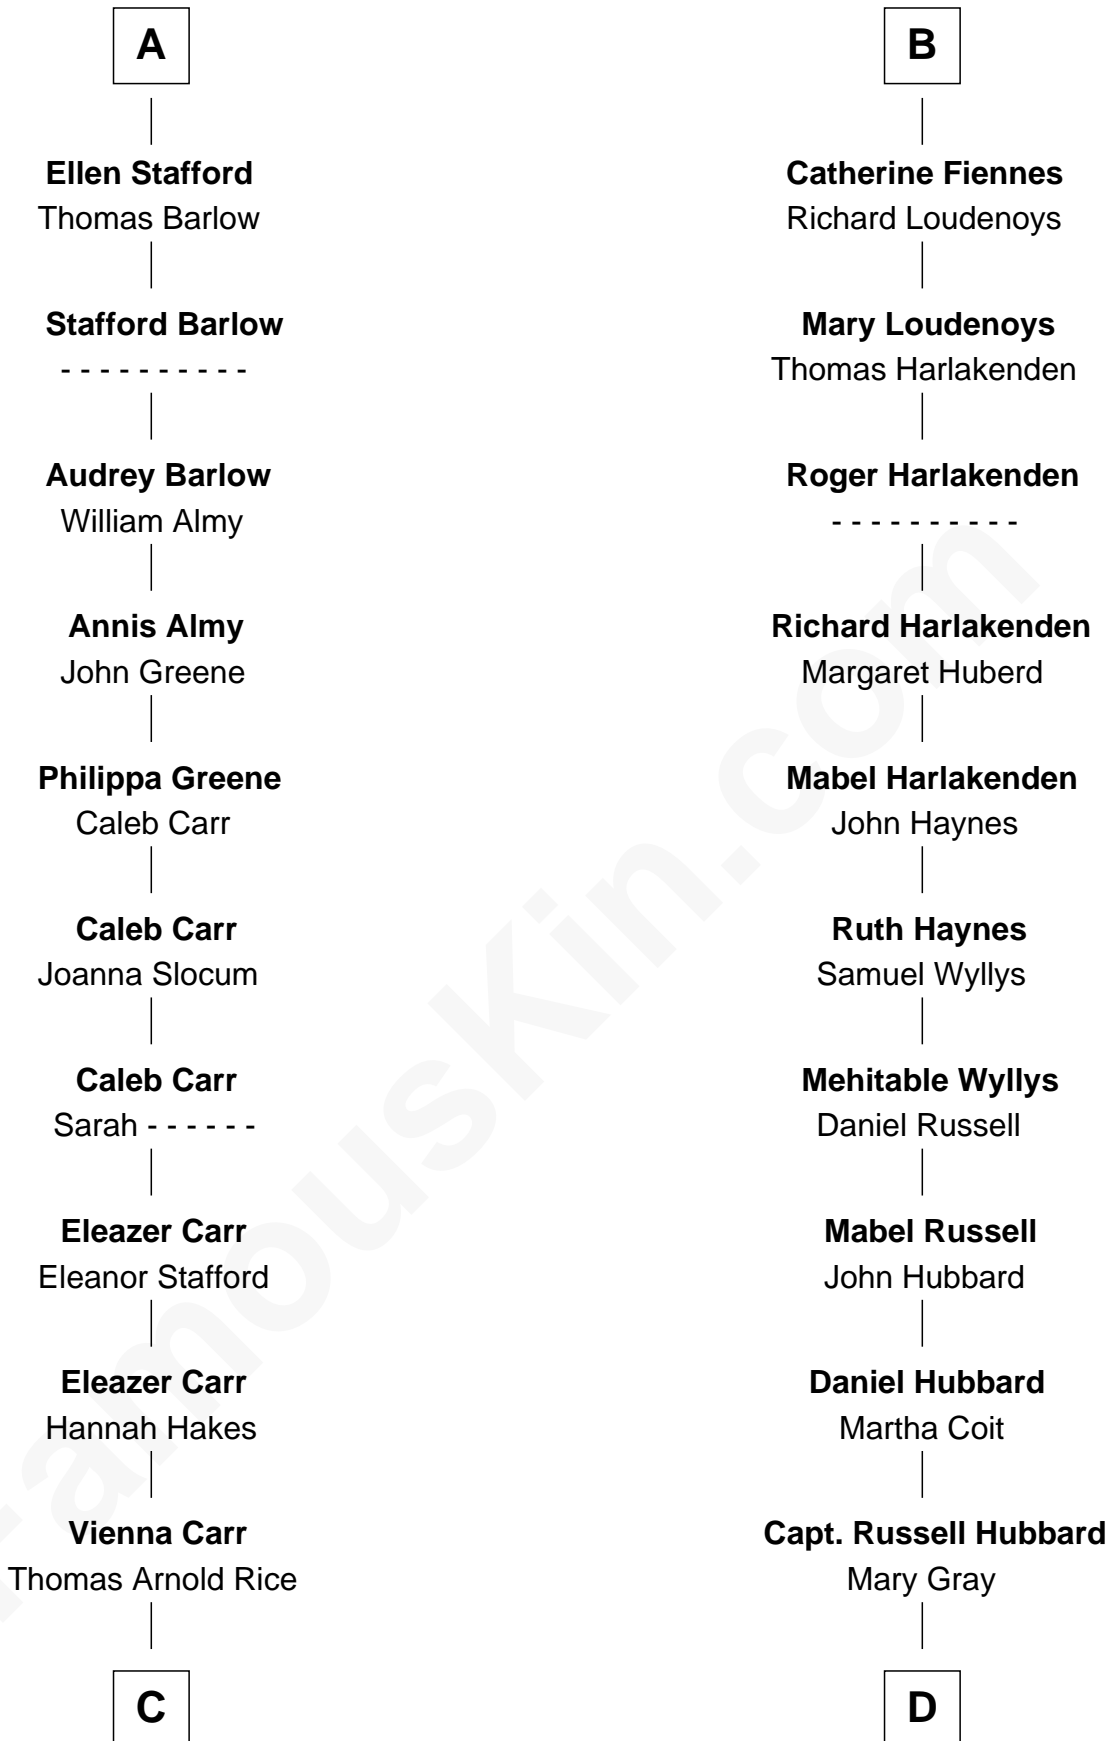

FamousKin.com Relationship Chart of

Charlie Munger

Vice-Chairman of Berkshire Hathaway

20th cousin of

Frank Lloyd Wright

American Architect

C

Caroline A. Rice
William H. Ingham