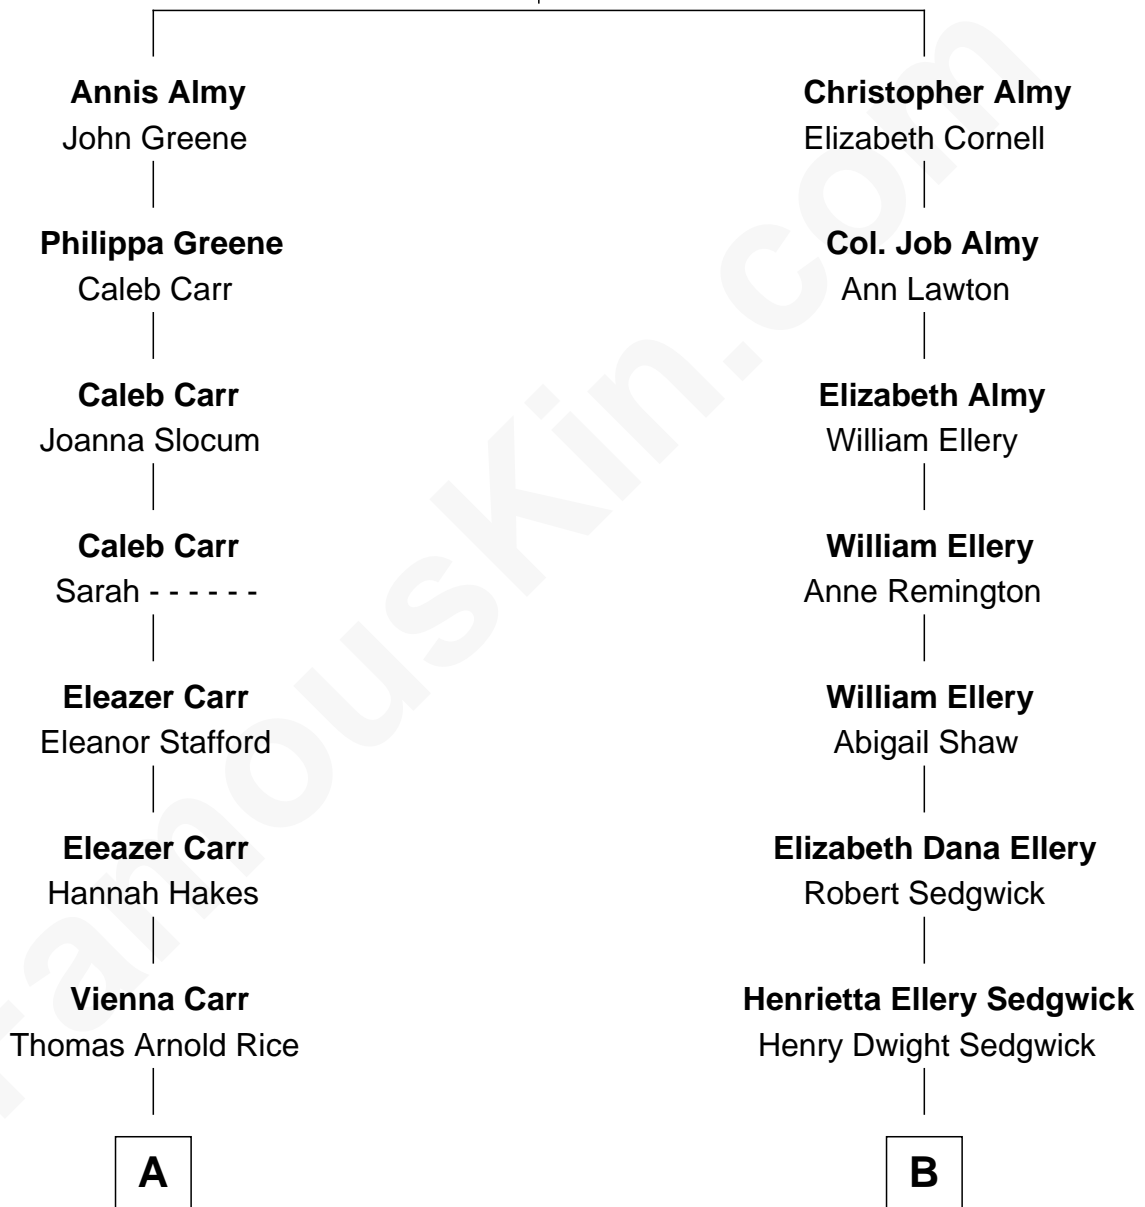

FamousKin.com Relationship Chart of

Charlie Munger

Vice-Chairman of Berkshire Hathaway

10th cousin of

Kyra Sedgwick

TV and Movie Actress

William Almy
Audrey Barlow

A

Caroline A. Rice
William H. Ingham

Helen Vienna Ingham
Charles W. Russell

Florence V. Russell
Alfred Case Munger

Charlie Munger
Vice-Chairman of Berkshire Hathaway

B

Henry Dwight Sedgwick
Sarah May Minturn