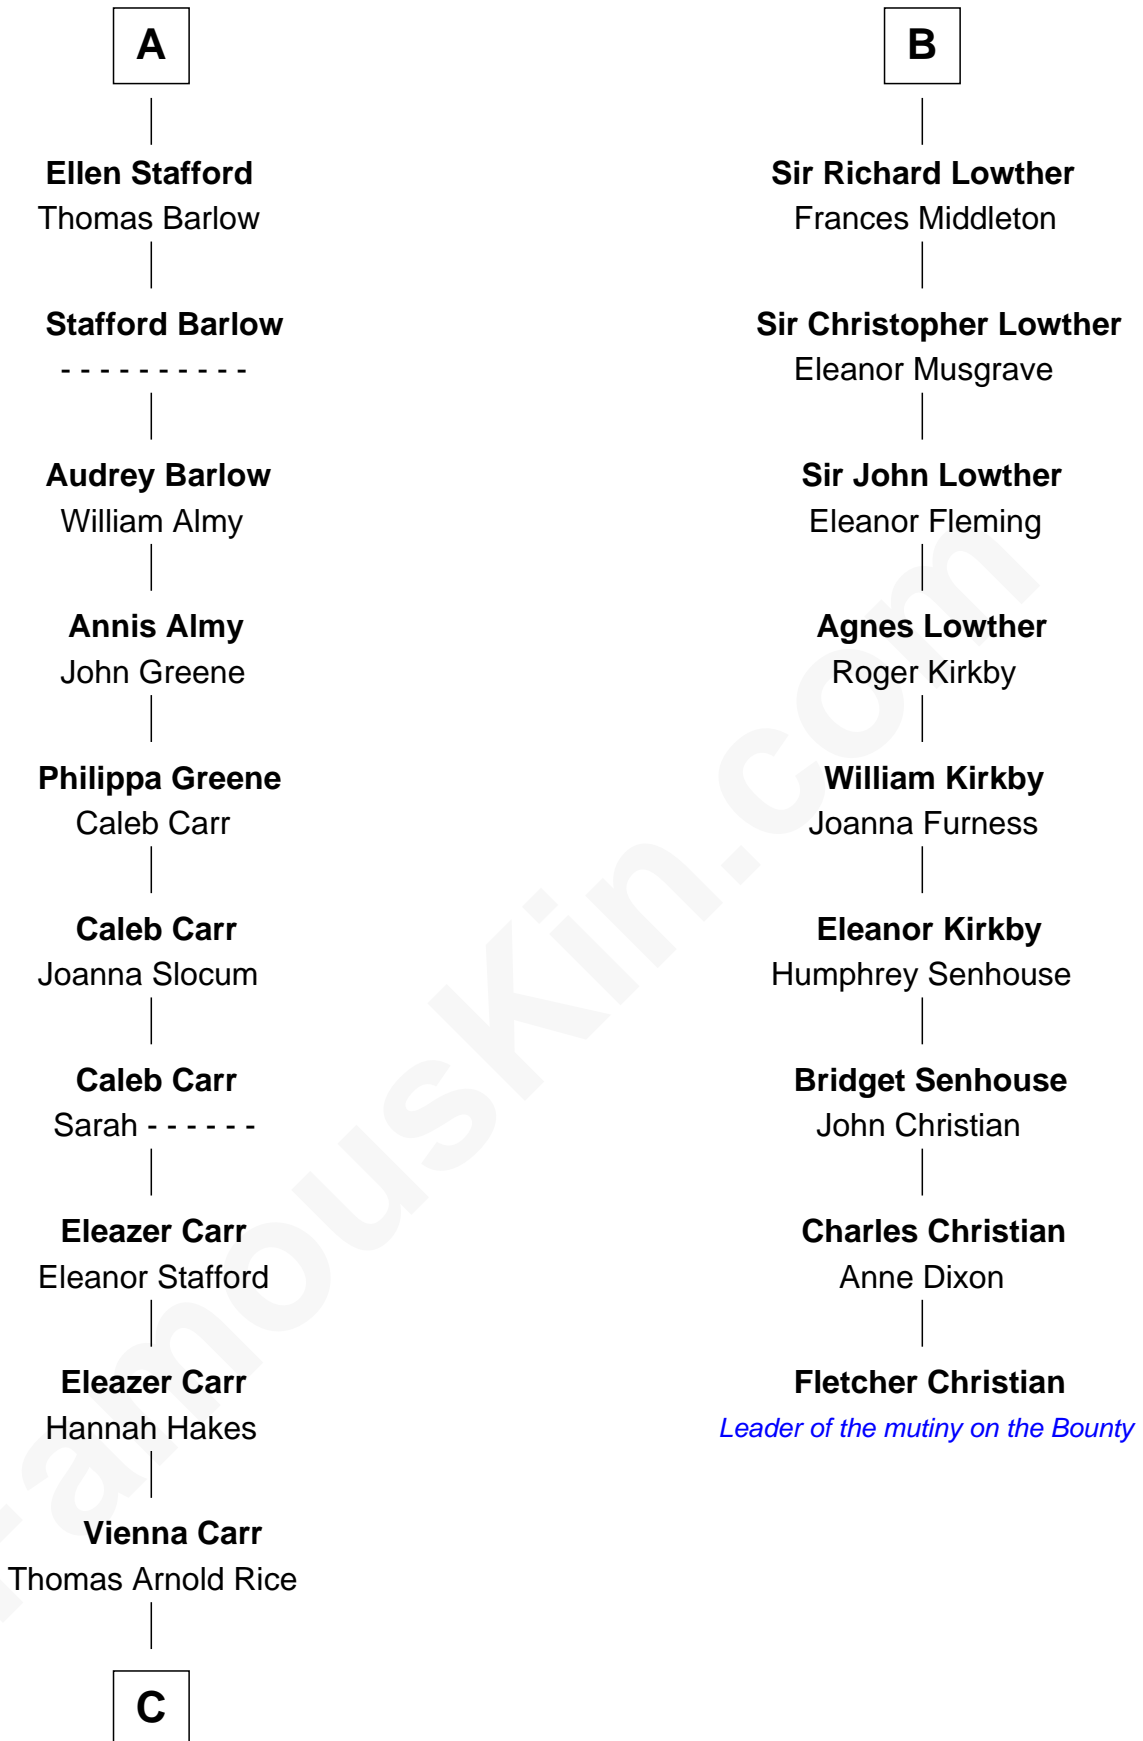

FamousKin.com Relationship Chart of

Charlie Munger

Vice-Chairman of Berkshire Hathaway

15th cousin 5 times removed of

Fletcher Christian

Leader of the mutiny on the Bounty

C

—
Caroline A. Rice
William H. Ingham

—
Helen Vienna Ingham
Charles W. Russell

—
Florence V. Russell
Alfred Case Munger

—
Charlie Munger
Vice-Chairman of Berkshire Hathaway

FamousKin.com