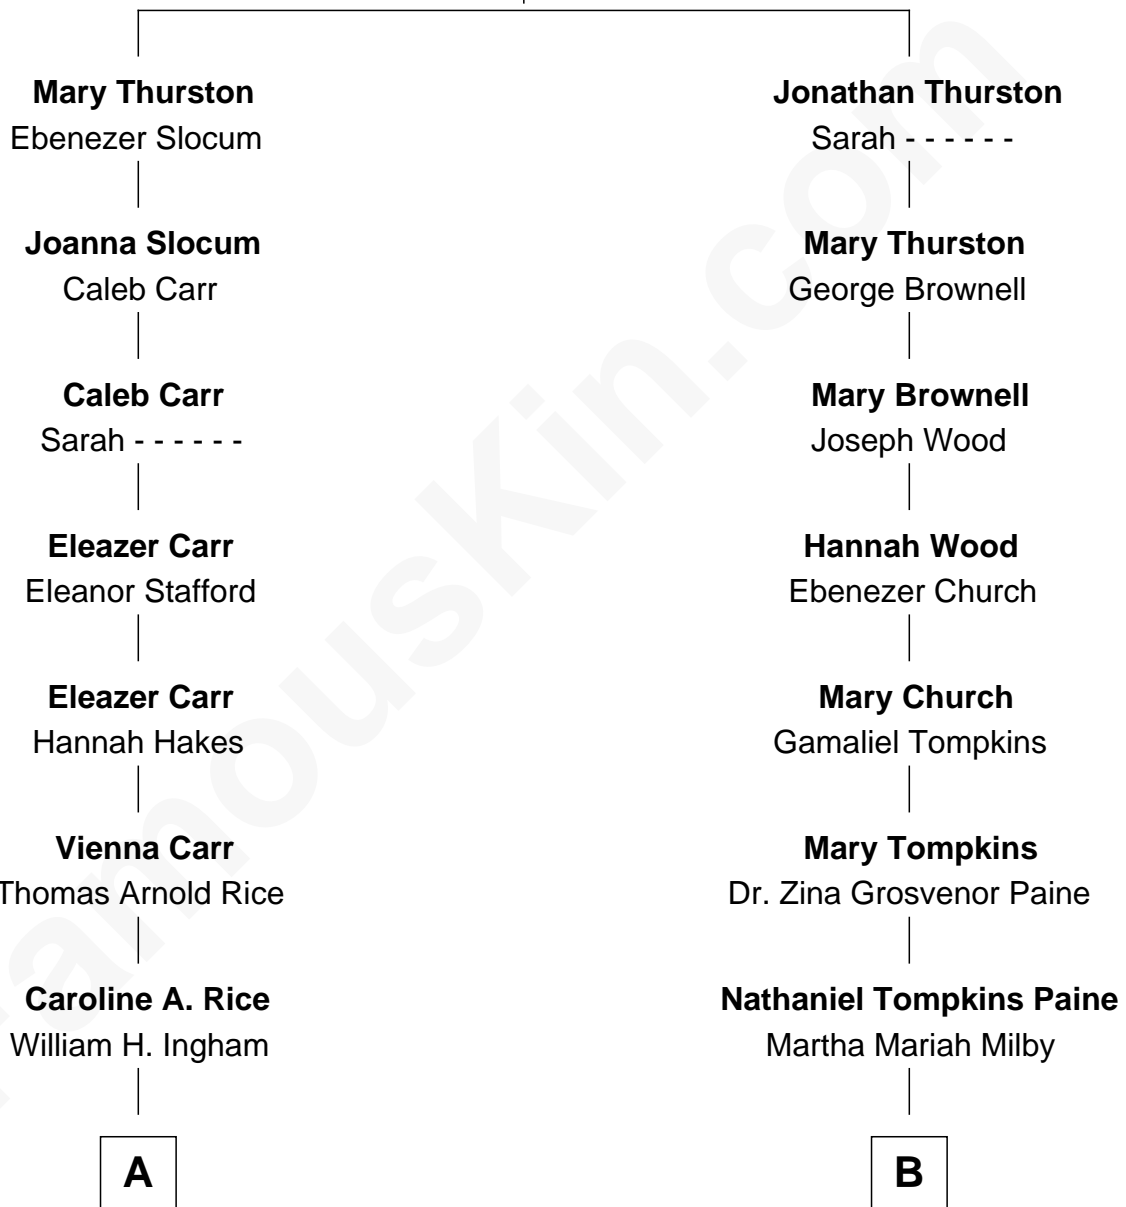

FamousKin.com Relationship Chart of

Charlie Munger

Vice-Chairman of Berkshire Hathaway

8th cousin 1 time removed of

Charles M. Dale

66th Governor of New Hampshire

Edward Thurston

Elizabeth Mott

A

Helen Vienna Ingham

Charles W. Russell

Florence V. Russell

Alfred Case Munger

Charlie Munger

Vice-Chairman of Berkshire Hathaway

B

Maud Paine

Fred Vernon Dale

Charles M. Dale

66th Governor of New Hampshire

FamousKin.com