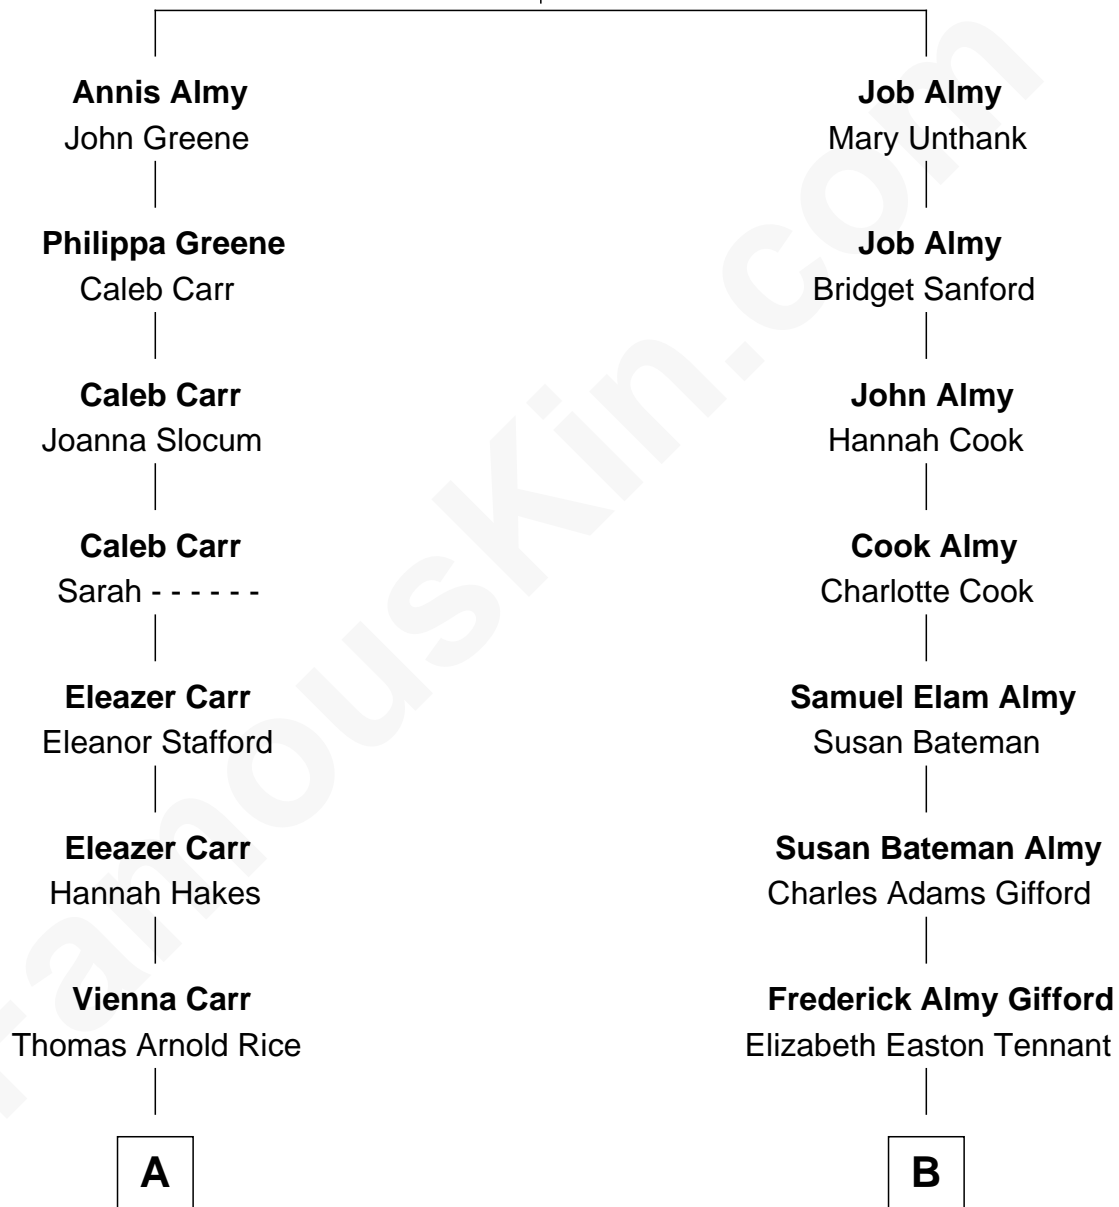

FamousKin.com Relationship Chart of

Charlie Munger

Vice-Chairman of Berkshire Hathaway

8th cousin 2 times removed of

Marilyn Monroe

Actress, Model, and Singer

William Almy
Audrey Barlow

A

Caroline A. Rice
William H. Ingham

Helen Vienna Ingham
Charles W. Russell

Florence V. Russell
Alfred Case Munger

Charlie Munger
Vice-Chairman of Berkshire Hathaway

B

Charles Stanley Gifford
Gladys Pearl Monroe

Marilyn Monroe
Actress, Model, and Singer

FamousKin.com