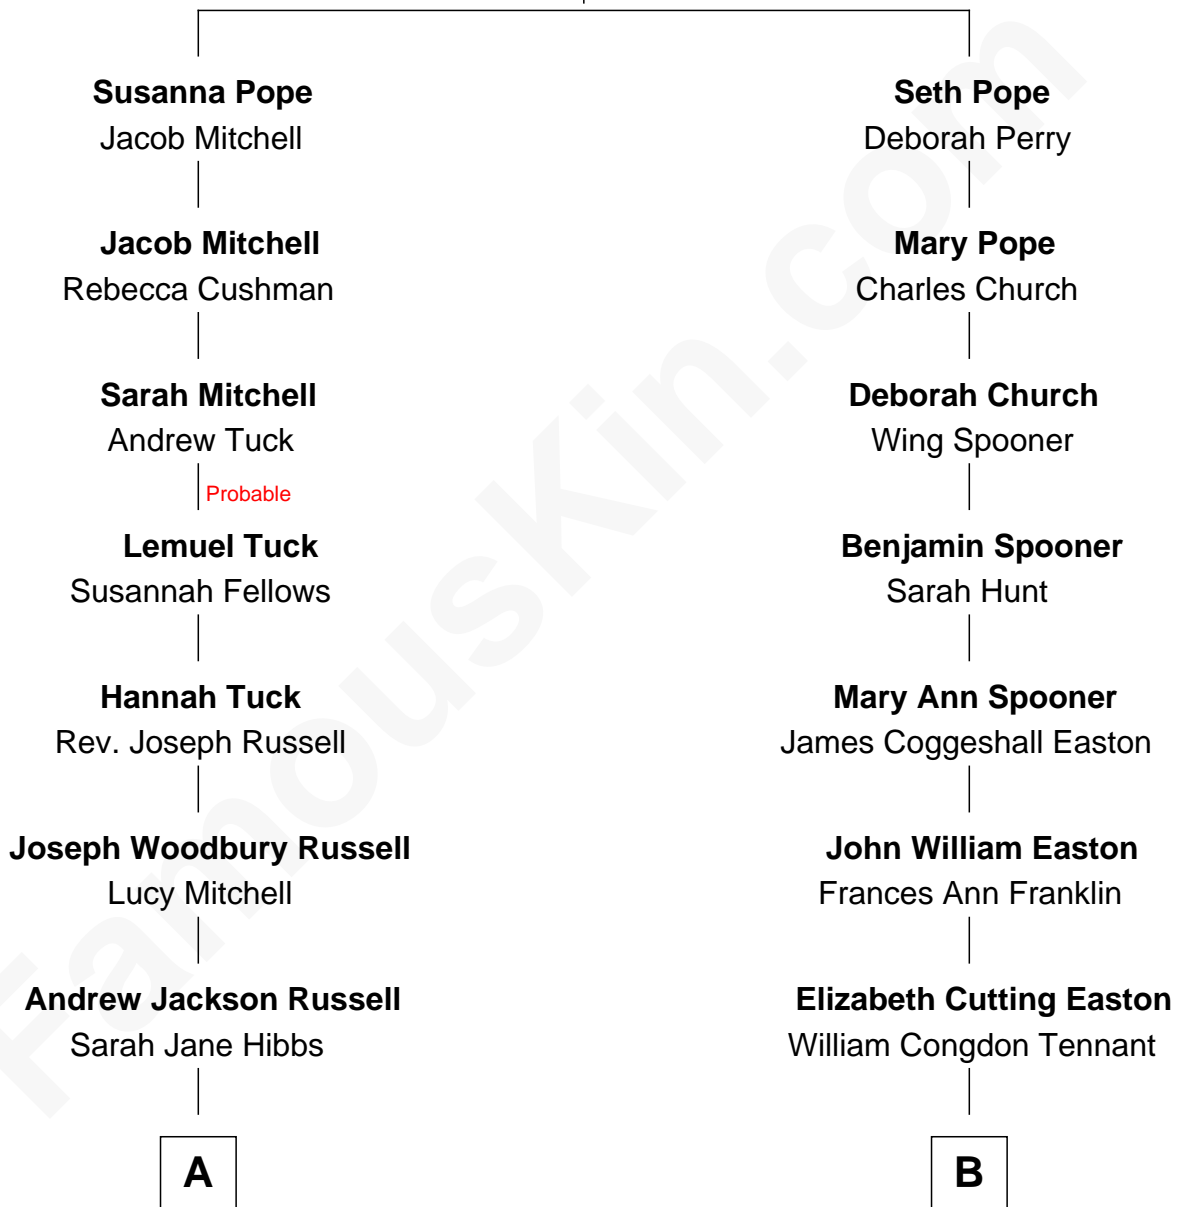

FamousKin.com Relationship Chart of

Charlie Munger

Vice-Chairman of Berkshire Hathaway

9th cousin of

Marilyn Monroe

Actress, Model, and Singer

Thomas Pope

Sarah Jenny

A

Charles W. Russell
Helen Vienna Ingham

Florence V. Russell
Alfred Case Munger

Charlie Munger
Vice-Chairman of Berkshire Hathaway

B

Elizabeth Easton Tennant
Frederick Almy Gifford

Charles Stanley Gifford
Gladys Pearl Monroe

Marilyn Monroe
Actress, Model, and Singer