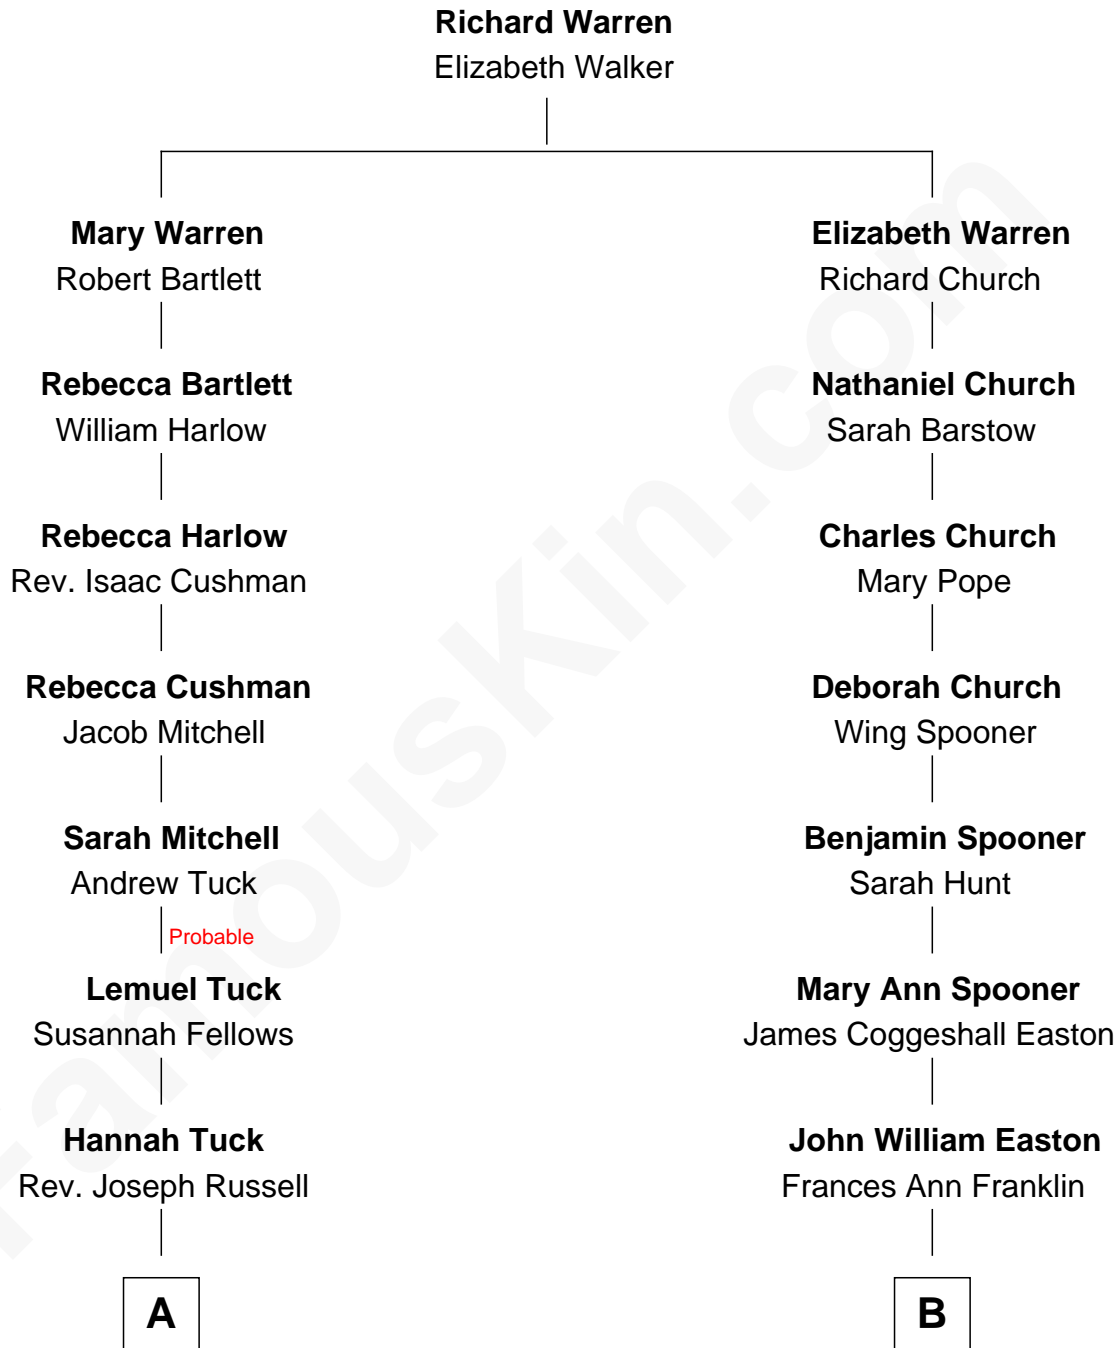

FamousKin.com

Relationship Chart of

Charlie Munger

Vice-Chairman of Berkshire Hathaway

10th cousin 1 time removed of

Marilyn Monroe

Actress, Model, and Singer

A

Joseph Woodbury Russell

Lucy Mitchell

Andrew Jackson Russell

Sarah Jane Hibbs

Charles W. Russell

Helen Vienna Ingham

Florence V. Russell

Alfred Case Munger