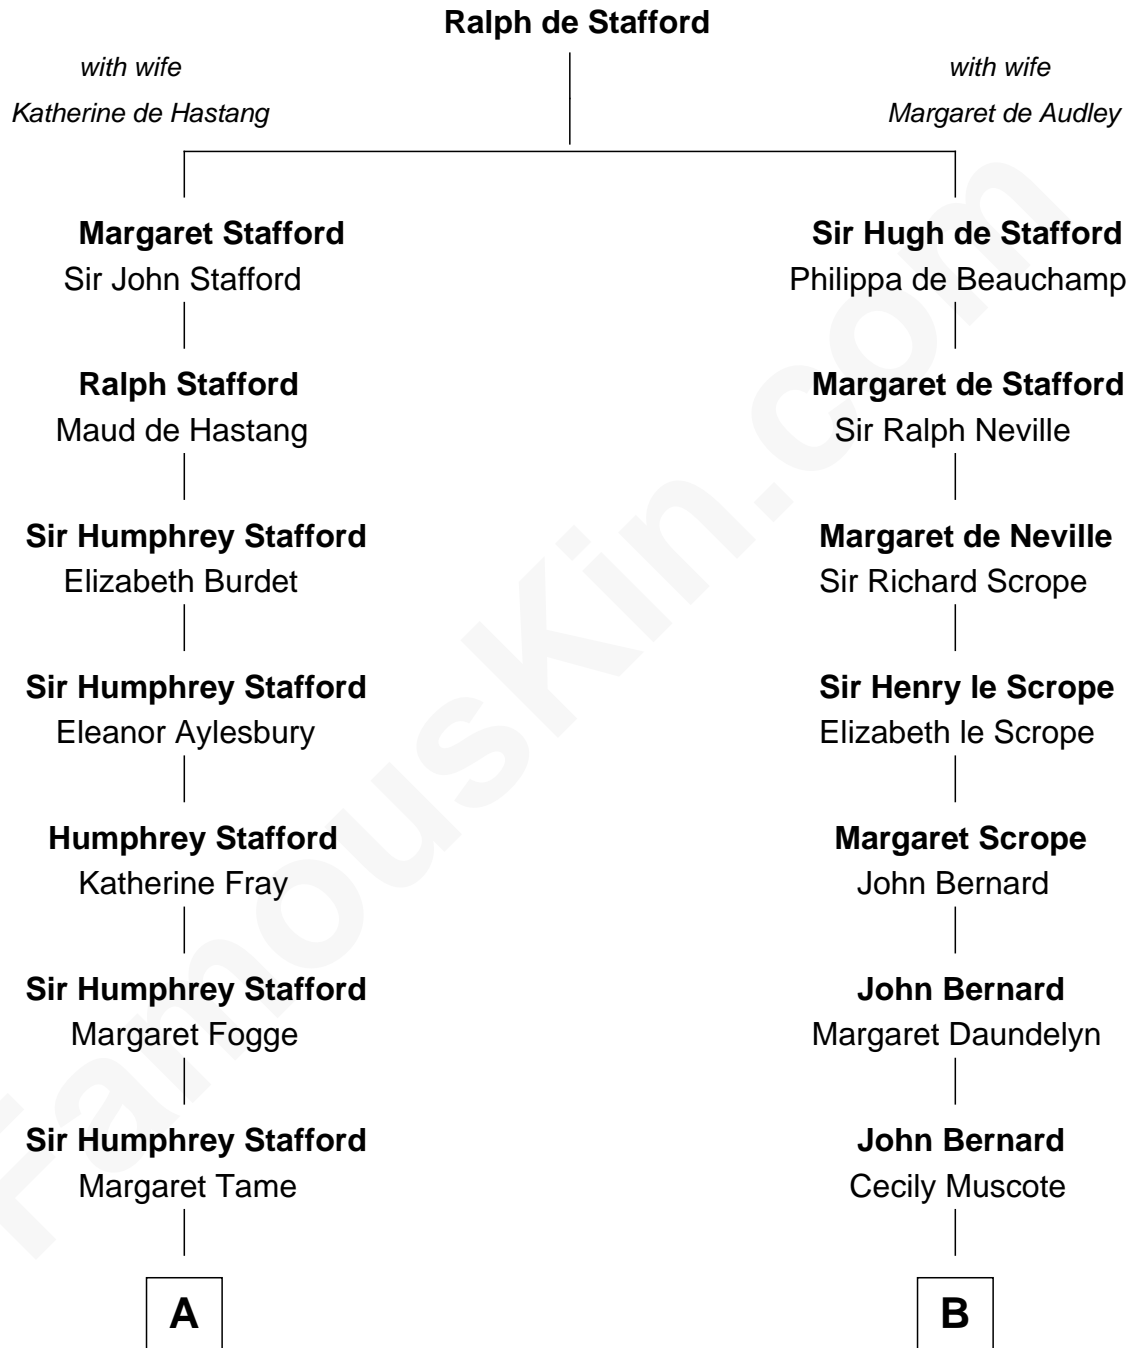

# FamousKin.com

## Relationship Chart of

### Charlie Munger

*Vice-Chairman of Berkshire Hathaway*

17th cousin 3 times removed of

**Admiral Richard Byrd**  
*Polar Explorer*

**C**

—  
**Caroline A. Rice**  
William H. Ingham

—  
**Helen Vienna Ingham**  
Charles W. Russell