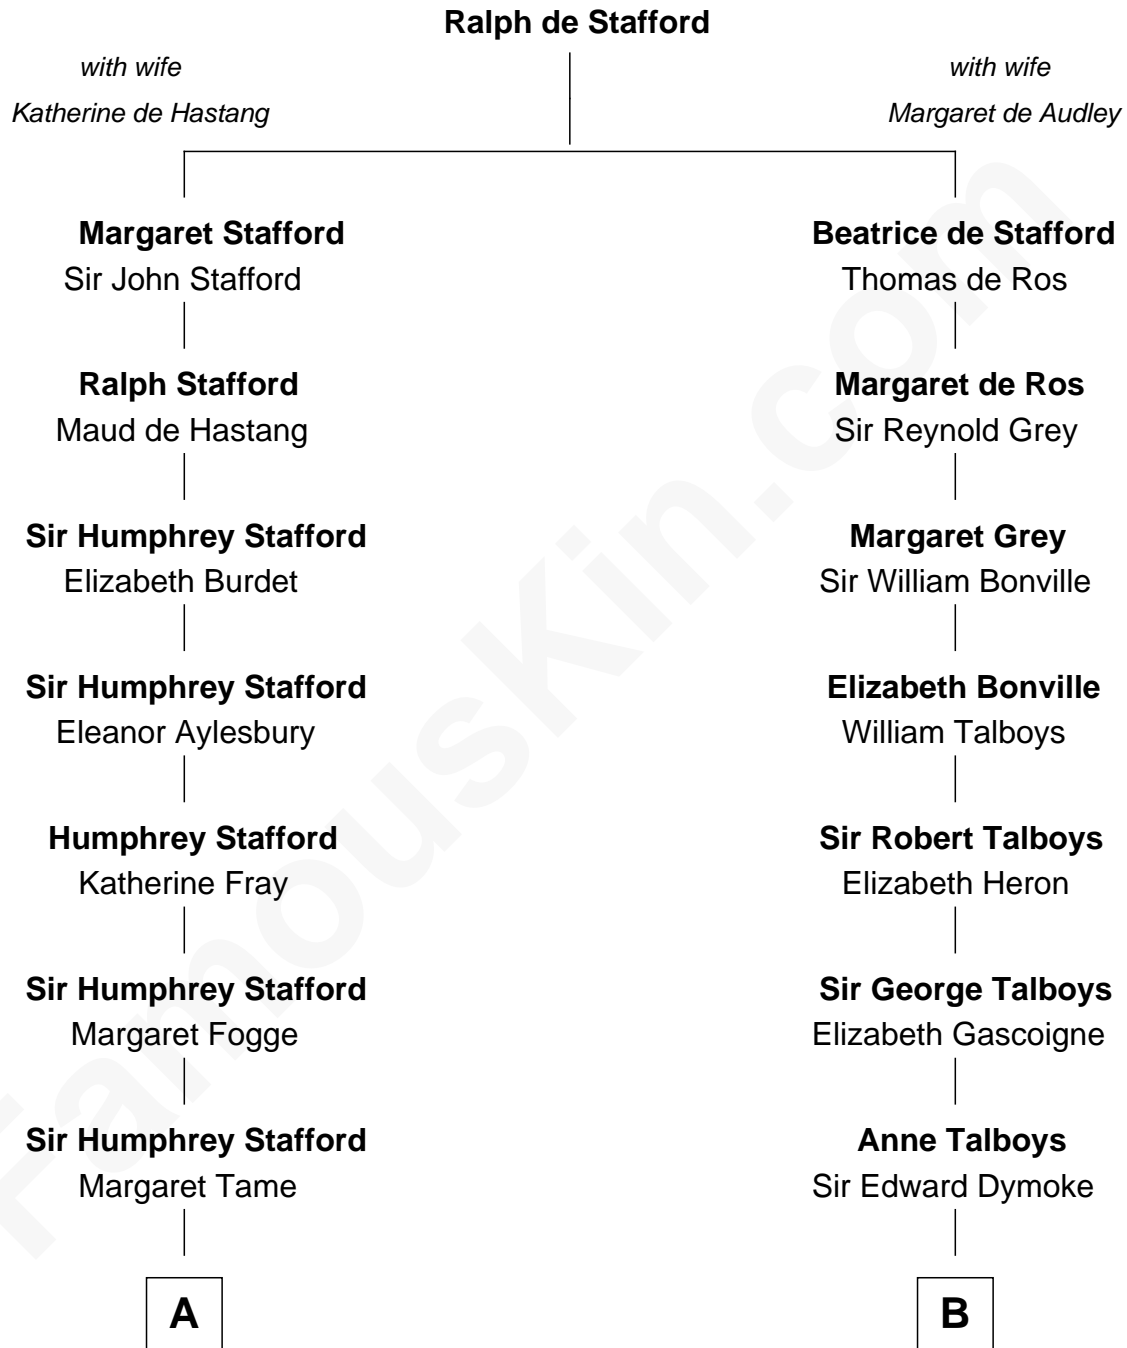

FamousKin.com

Relationship Chart of

Charlie Munger

Vice-Chairman of Berkshire Hathaway

13th cousin 7 times removed of

Thomas Nelson

Signer of the Declaration of Independence

C

—
Caroline A. Rice
William H. Ingham

—
Helen Vienna Ingham
Charles W. Russell

—
Florence V. Russell
Alfred Case Munger

—
Charlie Munger
Vice-Chairman of Berkshire Hathaway

FamousKin.com