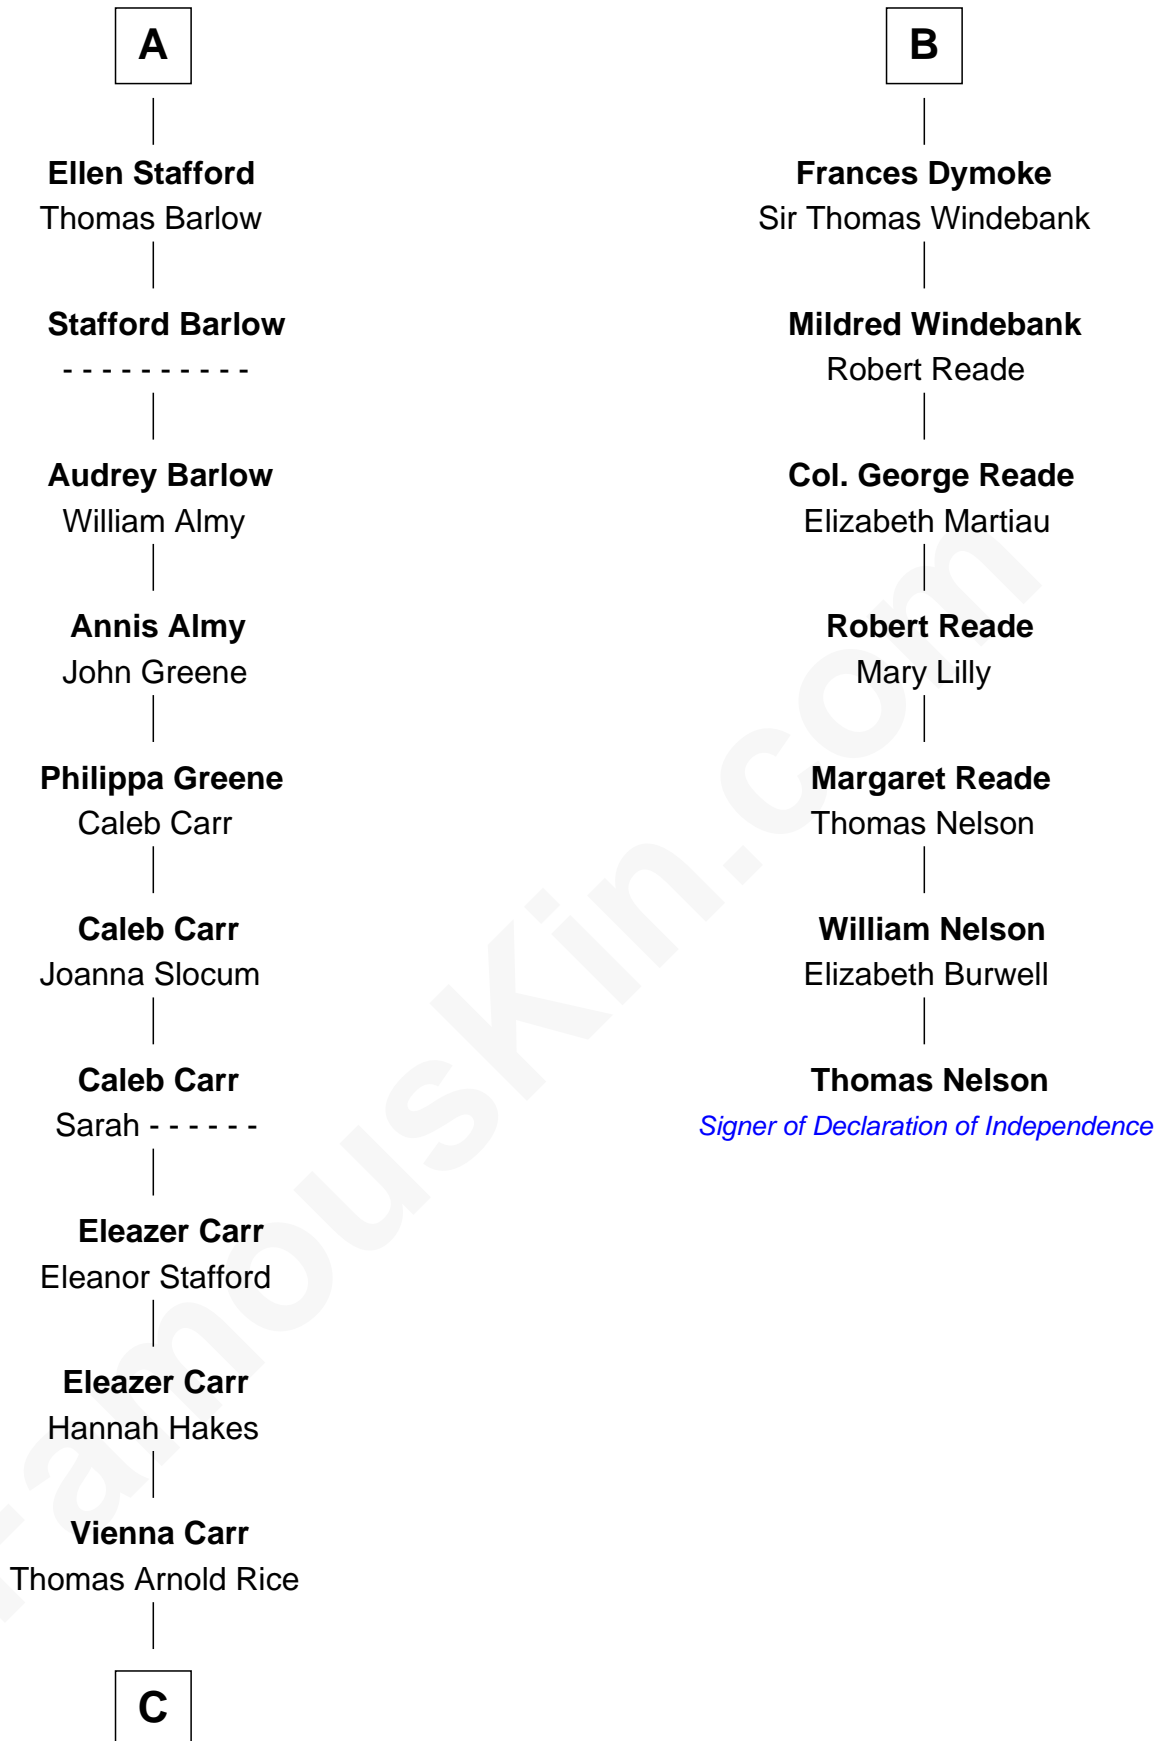

FamousKin.com

Relationship Chart of

Charlie Munger

Vice-Chairman of Berkshire Hathaway

13th cousin 7 times removed of

Thomas Nelson

Signer of the Declaration of Independence

C

—
Caroline A. Rice
William H. Ingham

—
Helen Vienna Ingham
Charles W. Russell

—
Florence V. Russell
Alfred Case Munger

—
Charlie Munger
Vice-Chairman of Berkshire Hathaway

FamousKin.com