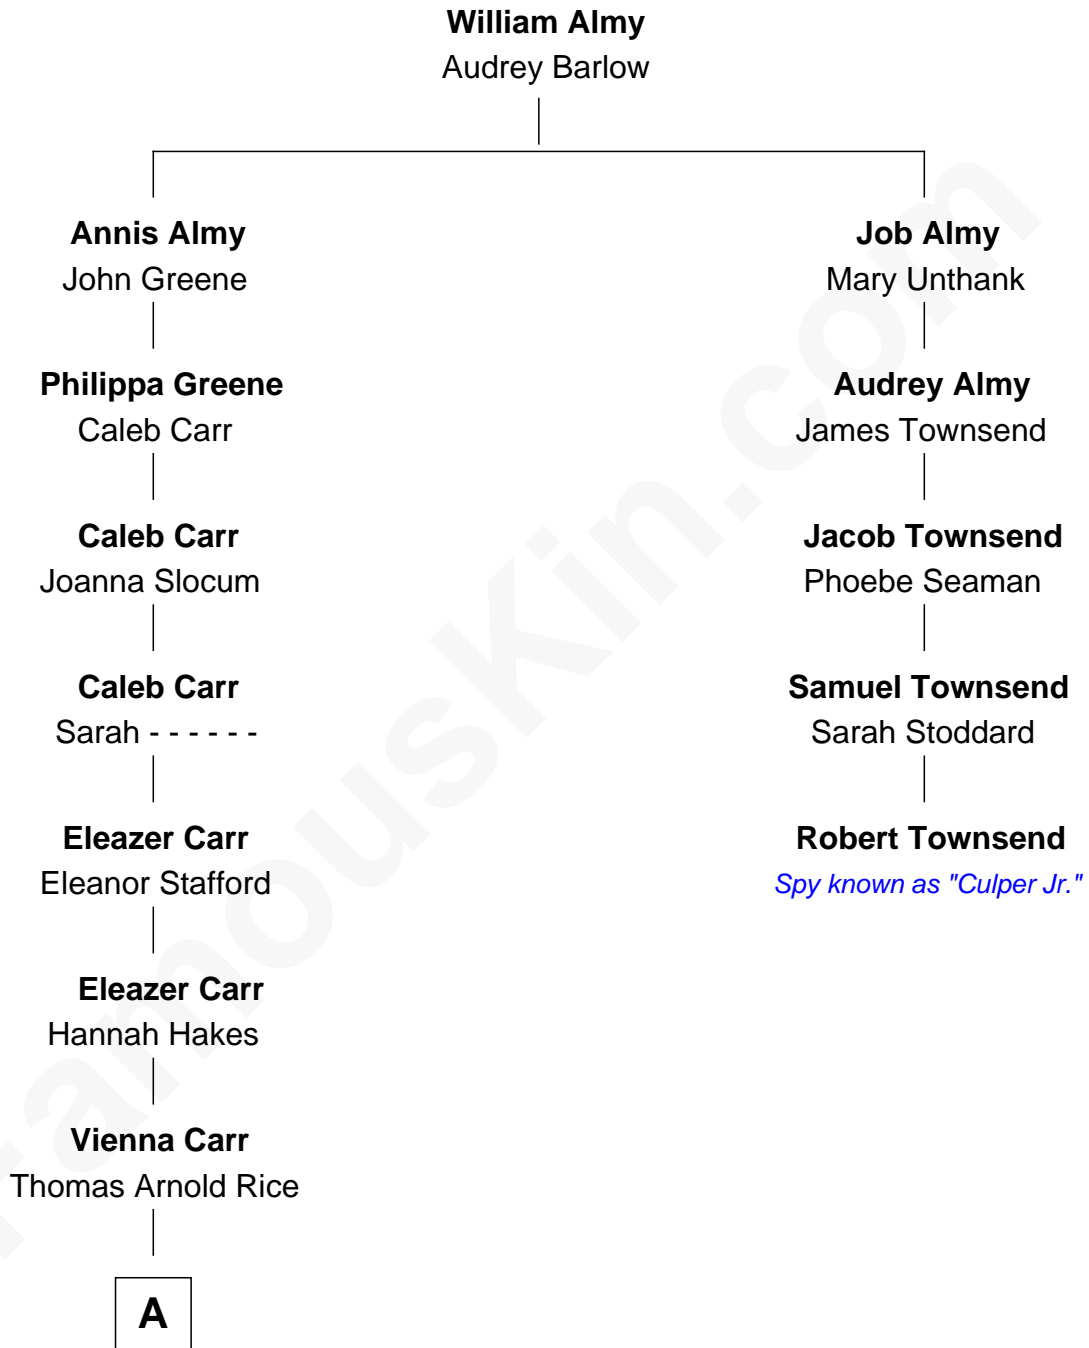

FamousKin.com

Relationship Chart of

Charlie Munger

Vice-Chairman of Berkshire Hathaway

4th cousin 6 times removed of

Robert Townsend

Member of the Culper Spy Ring during the American Revolution

A

—
Caroline A. Rice
William H. Ingham

—
Helen Vienna Ingham
Charles W. Russell

—
Florence V. Russell
Alfred Case Munger

—
Charlie Munger
Vice-Chairman of Berkshire Hathaway

FamousKin.com